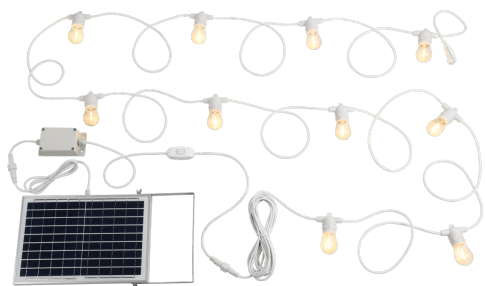

General Information

Material number	205892N
Type	string lights
Product segment	Outdoor
Theme	sonstige / nicht zuordenbar

Dimensions

Article Width (in mm)	85
Article Length (in mm)	13000
Net Weight (in kg)	2

Material & Colour

Enclosure Material	plastic
Enclosure Colour	black
Glass/Shade Material	plastic
Glass/Shade Colour	transparent

Functionality

Switch Type	without switch
Battery	Yes
Battery Type	AA; Alkali; LR6; 3000mAh; 1,5V