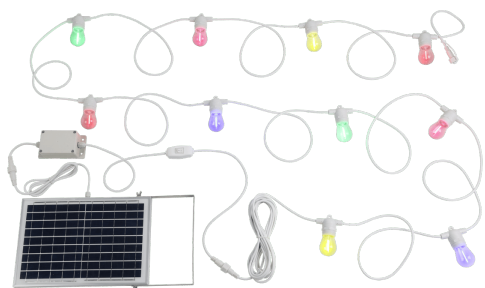

## Illuminant 1

Socket Type (1)	SOLAR-LED
Illuminant Type (1)	E27-LED
Illuminant incl. (1)	Inclusive
Light colour Complete	RGB
Dimmable	No

				
10X1 W	1m	AA, Alkali, LR6, 3 000m Ah	2 x 1,5V	