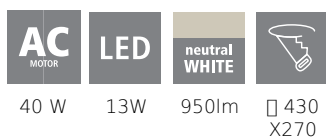

General Information

Material number	204156
EAN/UPC	9008606198641
Type	bathroom fan & light

Dimensions

Article Height (in mm)	260
Net Weight (in kg)	4 Kilogram
Gross Weight	5.3 Kilogram
Single-Box Height (in mm)	500
Single-Box Length (in mm)	570
Single-Box Depth (in mm)	310

Fan

Motor Type	AC
Motor dimension in MM (Ø x H)	80x60
Motor Wattage	40
Protection Degree	-
Mains Voltage	220-240V, 50Hz

Functions

Function	control via wall switch
----------	-------------------------

Material & Colour

Enclosure Material	plastic
Enclosure Colour	white, transparent

Performance

Wattage by air movement (1)	40
Air Movement m3/Hr (1)	460

Illuminant

Illuminant Type (1)	LED
max. Wattage (1)	13W
Lumen Complete	950
Light colour Complete	WHITE

General Information

Material number	204157
EAN/UPC	9008606198658
Type	bathroom fan & light

Dimensions

Article Height (in mm)	260
Net Weight (in kg)	4 Kilogram
Gross Weight	5.3 Kilogram
Single-Box Height (in mm)	500
Single-Box Length (in mm)	570
Single-Box Depth (in mm)	310