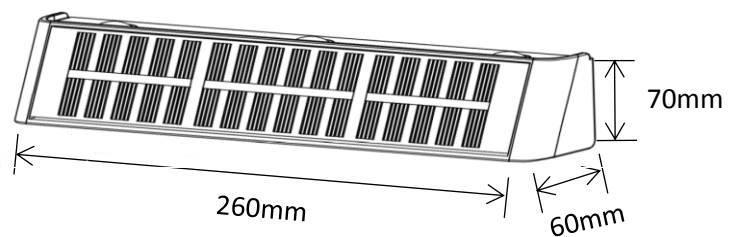

Residential Range

Wall Lights

Up/Down Wall Light

Product Code	LED's	Battery	Solar Panel	IP Rating	Lumens
SLDWL328/BLK	6 x 1W SMD LED Warm White	1 x 4400mAh Li-ion	2W Integrated Polycrystalline	44	300 @ 1m

Features:

- Built in Photo Electric Cell
- Black P.C. Finish
- Approximately 10-12 hours Operation
- Up and Down Lighting
- Machined Aluminium
- On/Off Switch

1 Year Warranty!

Packaged Fitting Weight & Dimensions

W: 1kg

D: 29cm x 10.5cm x 8.5cm