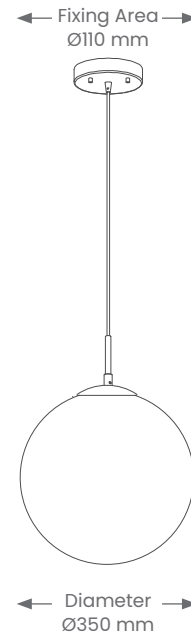

Pendant

DAISY

Product Codes: KP914

IP RATING

DIMMABLE

WARRANTY

Product Features

- Perfect for over bench tops
- Dimmable, lamp dependent
- Suitable for residential or commercial in interior installations.
- Supplied with 2M adjustable suspension cable

Materials & Finish

- **Material**
 - Opal Glass & Metal Cordset & Ceiling Rose
- **Colour**
 -  Black

Specifications

- **Power**
 - Voltage - 230V
 - Wattage - 40W Max
- **Lamp**
 - Replaceable E27 (sold separately)
 - *Lamp no bigger than A60 can be fitted