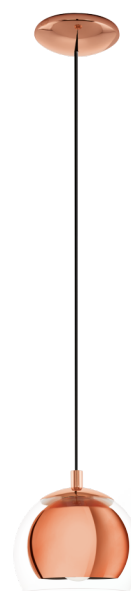

94589 ROCAMAR

General Information

Article	94589
Type	pendant luminaire
Collection	Trend
EAN Code	9002759945893

Dimensions

Height	1100 mm
Diameter	190 mm
Weight	1.221

Illuminant

Socket	E27
Illuminant	E27 excl.
Delivery	excl.
Max. Wattage	1x 40W
Suitable for	A++ - E

Material & Colour

Enclosure Material	steel
Enclosure Colour	copper
Glass / Shade Material	glass
Glass / Shade Colour	clear

Technical changes reserved

Technical Information

Protection Class	2
Line Voltage	220-240V,50/60Hz
Operation Voltage	220-240V,50/60Hz