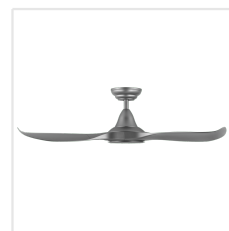

204803 NOOSA

Contact | Support
eglo.com/en/eglo-worldwide

General Information

Material number	204803
EAN/UPC	9008606215867

Dimensions

Article Diameter (in mm/in)	1168
Article Height (in mm/in)	295
Height - ceiling to bottom of blade (in mm/in)	285
Canopy Diameter (in mm/in)	170