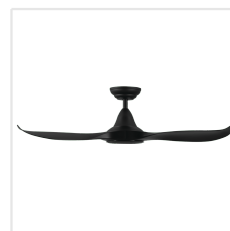

Contact | Support
eglo.com/en/eglo-worldwide