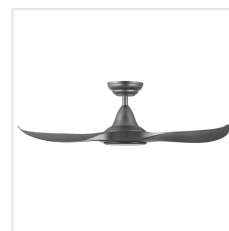

Contact | Support
eglo.com/en/eglo-worldwide