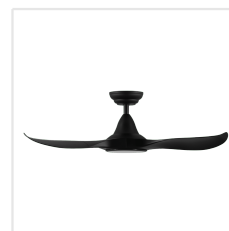

Contact | Support
eglo.com/en/eglo-worldwide