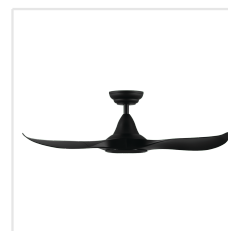

Contact | Support
eglo.com/en/eglo-worldwide

General Information

Material number	204781
EAN/UPC	9008606215669

Dimensions

Article Diameter (in mm/in)	1016
Article Height (in mm/in)	295
Height - ceiling to bottom of blade (in mm/in)	285
Canopy Diameter (in mm/in)	170

Fan

Motor Type	DC
Motor Wattage	22
Operation Voltage	220-240V, 50Hz
Enclosure Colour	matte white
Enclosure Material	ABS, UV Resistant
Blade Colour (1)	white matt
Blade Material	ABS, UV Resistant
Blade Quantity	3
Blade pitch in degree	16°
Adjustable Canopy	8
Downrods optional	203376, 203375

Features

Function	remote control incl. control via remote control timer reversible Night Mode 6 speeds
----------	---

Contact | Support
eglo.com/en/eglo-worldwide

General Information

Material number	204782
EAN/UPC	9008606215676

Dimensions

Article Diameter (in mm/in)	1016
Article Height (in mm/in)	295
Height - ceiling to bottom of blade (in mm/in)	285
Canopy Diameter (in mm/in)	170

Fan

Motor Type	DC
Motor Wattage	22
Operation Voltage	220-240V, 50Hz
Enclosure Colour	matte black
Enclosure Material	ABS, UV Resistant
Blade Colour (1)	black matt
Blade Material	ABS, UV Resistant
Blade Quantity	3
Blade pitch in degree	16°
Adjustable Canopy	8
Downrods optional	202979, 202977