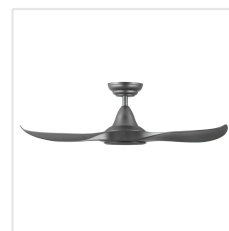

Features

Function	remote control incl. control via remote control timer reversible Night Mode 6 speeds
----------	---

204783 NOOSA

Contact | Support
eglo.com/en/eglo-worldwide

General Information

Material number	204783
EAN/UPC	9008606215683