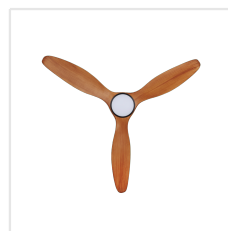

204231 NOOSA

Contact | Support
eglo.com/en/eglo-worldwide

General Information

Material number	204231
EAN/UPC	9008606201372

Dimensions

Article Diameter (in mm/in)	1520
Article Height (in mm/in)	295
Height - ceiling to bottom of blade (in mm/in)	285
Canopy Diameter (in mm/in)	170

Fan

Motor Type	DC
Motor Wattage	38
Operation Voltage	220-240V, 50Hz
Enclosure Colour	matte white
Enclosure Material	ABS, UV Resistant
Blade Colour (1)	bamboo
Blade Material	ABS, UV Resistant
Blade Quantity	3
Blade pitch in degree	16°
Adjustable Canopy	8
Downrods optional	203376, 203375

Performance	1 (low)	2	3	4	5	6
Wattage by air movement (1)	4.3	7.2	10.2	15.1	24.9	37.4
RPM (1)	60	90	111	131	150	178
Air Movement m3/Hr (1)	3591	6032	7638	9526	10957	14346

Illuminant

Illuminant Type (1)	LED
Illuminant incl. (1)	Inclusive
Socket Type (1)	LED
max. Wattage (1)	18W
Illuminant Material (1)	ET2855
Light colour Complete	TRICOLOUR
Kelvin Complete	3000K, 4000K, 5000K
Lumen Complete	2011
Bulb-Dimmable	Yes

204232 NOOSA

Contact | Support
eglo.com/en/eglo-worldwide

General Information

Material number	204232
EAN/UPC	9008606201389

Dimensions

Article Diameter (in mm/in)	1520
Article Height (in mm/in)	295
Height - ceiling to bottom of blade (in mm/in)	285
Canopy Diameter (in mm/in)	170