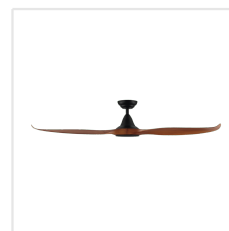

Contact | Support
eglo.com/en/eglo-worldwide

General Information

Material number	204227
EAN/UPC	9008606201402

Dimensions

Article Diameter (in mm/in)	1520
Article Height (in mm/in)	295
Height - ceiling to bottom of blade (in mm/in)	285
Canopy Diameter (in mm/in)	170

General Information

Material number	204228
EAN/UPC	9008606201419

Dimensions

Article Diameter (in mm/in)	1520
Article Height (in mm/in)	295
Height - ceiling to bottom of blade (in mm/in)	285
Canopy Diameter (in mm/in)	170