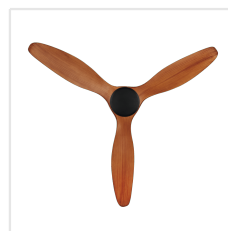

Fan

Motor Type	DC
Motor Wattage	38
Operation Voltage	220-240V, 50Hz
Enclosure Colour	matte white
Enclosure Material	ABS, UV Resistant
Blade Colour (1)	bamboo
Blade Material	ABS, UV Resistant
Blade Quantity	3
Blade pitch in degree	16°
Adjustable Canopy	8
Downrods optional	203376, 203375

optional controllers No
Battery Quantity 2
Battery Type AAA; Alkali; LR03; 1,5V; Micro

Features

Function remote control incl.
timer
reversible
Night Mode
6 speeds

204228 NOOSA

Contact | Support
eglo.com/en/eglo-worldwide

General Information

Material number	204228
EAN/UPC	9008606201419

Dimensions

Article Diameter (in mm/in)	1520
Article Height (in mm/in)	295
Height - ceiling to bottom of blade (in mm/in)	285
Canopy Diameter (in mm/in)	170