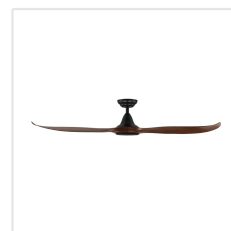

Fan

Motor Type	DC
Motor Wattage	38
Operation Voltage	220-240V, 50Hz
Enclosure Colour	matte white
Enclosure Material	ABS, UV Resistant
Blade Colour (1)	bamboo
Blade Material	ABS, UV Resistant
Blade Quantity	3
Blade pitch in degree	16°
Adjustable Canopy	8
Downrods optional	203376, 203375

General Information

Material number	204228
EAN/UPC	9008606201419

Dimensions

Article Diameter (in mm/in)	1520
Article Height (in mm/in)	295
Height - ceiling to bottom of blade (in mm/in)	285
Canopy Diameter (in mm/in)	170

General Information

Material number	204229
EAN/UPC	9008606201426

Dimensions

Article Diameter (in mm/in)	1520
Article Height (in mm/in)	295
Height - ceiling to bottom of blade (in mm/in)	285
Canopy Diameter (in mm/in)	170