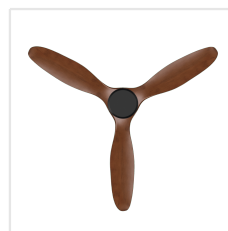

optional controllers No
Battery Quantity 2
Battery Type AAA; Alkali; LR03; 1,5V; Micro

Features

Function remote control incl.
timer
reversible
Night Mode
6 speeds

204229 NOOSA

Contact | Support
eglo.com/en/eglo-worldwide

General Information

Material number	204229
EAN/UPC	9008606201426

Dimensions

Article Diameter (in mm/in)	1520
Article Height (in mm/in)	295
Height - ceiling to bottom of blade (in mm/in)	285
Canopy Diameter (in mm/in)	170