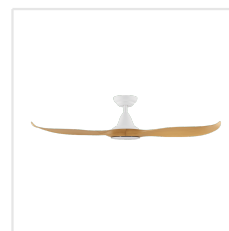

Contact | Support
eglo.com/en/eglo-worldwide