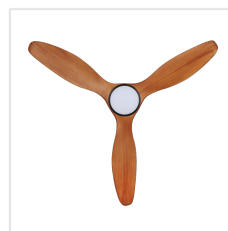

Contact | Support
eglo.com/en/eglo-worldwide