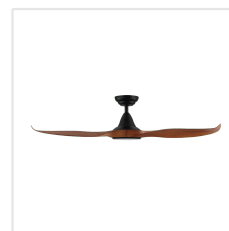

Contact | Support
eglo.com/en/eglo-worldwide