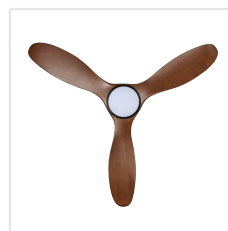

Contact | Support
eglo.com/en/eglo-worldwide