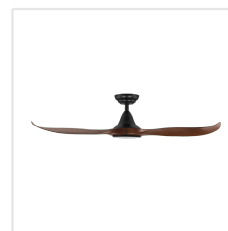

Contact | Support
eglo.com/en/eglo-worldwide