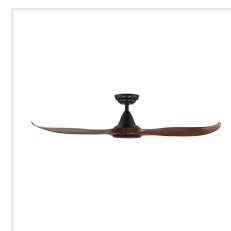

Contact | Support
eglo.com/en/eglo-worldwide