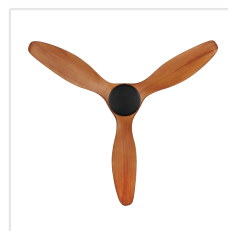

Contact | Support
eglo.com/en/eglo-worldwide