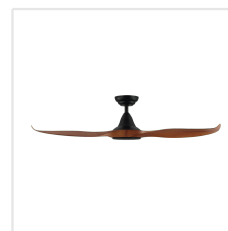

Contact | Support
eglo.com/en/eglo-worldwide