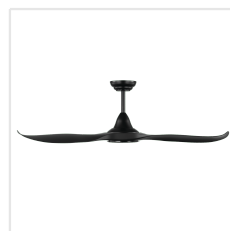

Contact | Support
eglo.com/en/eglo-worldwide

General Information

Material number	203372
EAN/UPC	9008606186679

Dimensions

Article Diameter (in mm/in)	1520
Article Height (in mm/in)	295
Height - ceiling to bottom of blade (in mm/in)	285
Canopy Diameter (in mm/in)	170

Fan

Motor Type	DC
Motor Wattage	38
Operation Voltage	220-240V, 50Hz
Enclosure Colour	matte black
Enclosure Material	ABS, UV Resistant
Blade Colour (1)	black matt
Blade Material	ABS, UV Resistant
Blade Quantity	3
Blade pitch in degree	16°
Adjustable Canopy	8
Downrods optional	202979, 202977

General Information

Material number	203373
EAN/UPC	9008606186686

Dimensions

Article Diameter (in mm/in)	1520
Article Height (in mm/in)	295
Height - ceiling to bottom of blade (in mm/in)	285
Canopy Diameter (in mm/in)	170