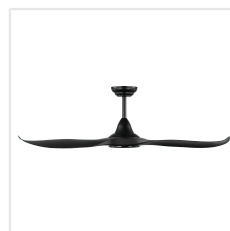

Contact | Support
eglo.com/en/eglo-worldwide

General Information

Material number	203369
EAN/UPC	9008606186655

Dimensions

Article Diameter (in mm/in)	1320
Article Height (in mm/in)	295
Height - ceiling to bottom of blade (in mm/in)	285
Canopy Diameter (in mm/in)	170

Fan

Motor Type	DC
Motor Wattage	24
Operation Voltage	220-240V, 50Hz
Enclosure Colour	matte black
Enclosure Material	ABS, UV Resistant
Blade Colour (1)	black matt
Blade Material	ABS, UV Resistant
Blade Quantity	3
Blade pitch in degree	16°
Adjustable Canopy	8
Downrods optional	202979, 202977