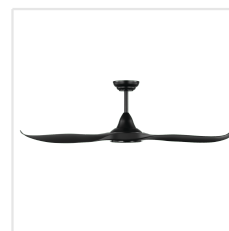

Contact | Support
eglo.com/en/eglo-worldwide

General Information

Material number	202972
EAN/UPC	9008606185184

Dimensions

Article Diameter (in mm/in)	1520
Article Height (in mm/in)	295
Height - ceiling to bottom of blade (in mm/in)	285
Canopy Diameter (in mm/in)	170

Fan

Motor Type	DC
Motor Wattage	38
Operation Voltage	220-240V, 50Hz
Enclosure Colour	matte black
Enclosure Material	ABS, UV Resistant
Blade Colour (1)	black matt
Blade Material	ABS, UV Resistant
Blade Quantity	3
Blade pitch in degree	16°
Adjustable Canopy	8
Downrods optional	202979, 202977