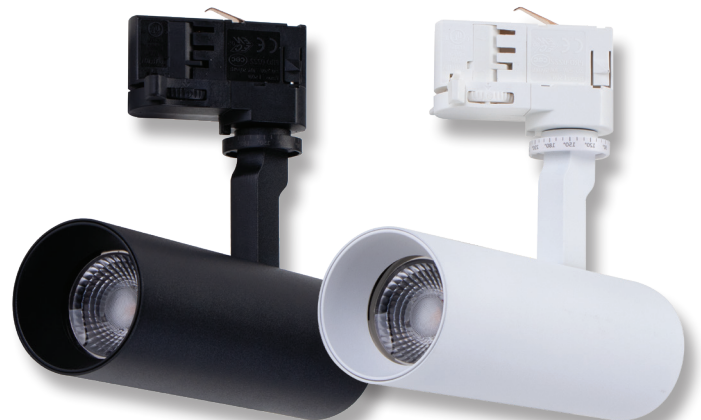

Thor-15 Track Light

Description

The Thor-15 LED Track Light Range is a high quality commercial grade 3 circuit dimmable track head ideal for product lighting in shops and displays or even for high-end residential applications. With a 55mm diameter cover and a moulded slimline lamp housing made from powder-coated CNC Aluminium and using the latest LED COB Chip and Driver technology, the Thor series of LED Track Lighting from Domus Lighting offers you stable, flicker-free, low-glare lighting for all your commercial or residential needs and all backed by a Domus 5 year warranty for extra peace of mind.

The added harmonic filter will minimise and reduce the total harmonic distortion and therefore significantly reduce flicker and any potential strobing effects. Standard LED drivers that are not "flicker-free", may potentially cause health implications and interfere with photo quality using digital cameras and recordings with video cameras. This "flicker-free" feature will remove the rolling band flicker effect seen in recorded videos. Ideal for work and office environments, as well as residential applications.

The Thor-15 LED Track Light features the following:

- 15W High Output CRI90+ Citizen COB Chip available in 3000K & 4000K CCT
- 36° Optical Lens.
- Available in a high quality powder coated textured white or black finish.
- Available with optional gold, black & white baffles to give you the ideal look for any application.
- White finish comes standard with white baffle, black finish comes standard with black baffle.

Specification Features

Input Voltage:	240V AC
Power (W):	15W
IP rating (IP):	20
Lumens (lm):	Warm White 3000K - 1165lm Neutral White 4000K - 1322lm
LED type:	COB
CCT:	3000K - 4000K
CRI:	≥90
Beam angle (°):	36° Standard
Dimmable:	Yes
Lifespan (hrs):	50,000hrs
Connection Type:	3 Phase