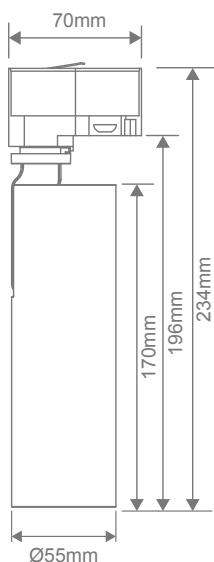

Diagrams / Additional

Item No.	Variant		CCT
	Black	White	
THOR-15-3-36D	22250	22255	3000K
	22251	22256	4000K

Item No.	Variant	Colour
THOR-BAF	22265	Gold
	22268	Black
	22267	White

Sold separately

Item No.	Variant	Colour
HONEY COMB	22269	Black

Sold separately