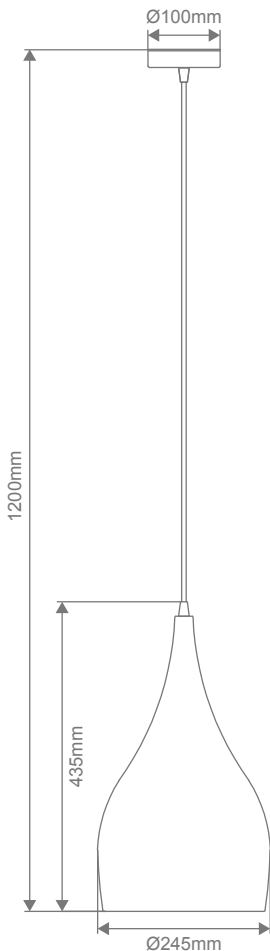

Specification Features

Input Voltage: 240V
Power (W): Max 60W
IP rating (IP): 20

Requires: 1xE27 Globe. Not included

Diagrams / Additional

Item No.	Variant	Colour Finish
JADE-220	31412	Brushed Brass
	31413	Brushed Copper
	31414	Brushed Nickel
	31415	Black
	31416	White

Specification Features

Input Voltage: 240V
Power (W): Max 60W
IP rating (IP): 20

Requires: 1xE27 Globe. Not included

Diagrams / Additional

Item No.	Variant	Colour Finish
JADE-240	31417	Brushed Brass
	31418	Brushed Copper
	31419	Brushed Nickel
	31420	Black
	31421	White