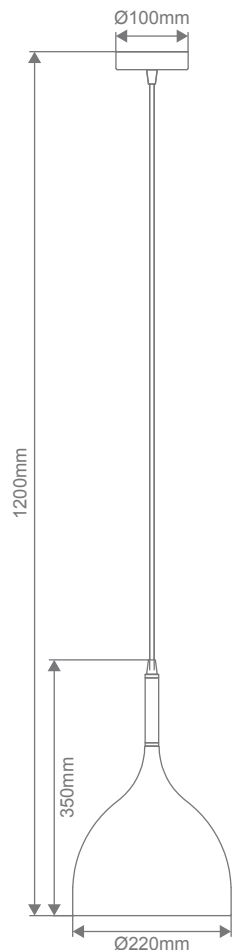

JADE-220 Metal Pendant

Description

Jade metal pendant series offers a contemporary minimalist feel, suitable for hallways, breakfast bench, bedrooms, living rooms, as well as cafes and bars. Available with matching suspension, ceiling canopy, and choice of Brushed Brass, Brushed Copper, Brushed Nickel, Matt Black and Satin White shades.

Specification Features

Input Voltage: 240V
Power (W): Max 60W
IP rating (IP): 20

Requires: 1xE27 Globe. Not included

Diagrams / Additional

Item No.	Variant	Colour Finish
JADE-220	31412	Brushed Brass
	31413	Brushed Copper
	31414	Brushed Nickel
	31415	Black
	31416	White

JADE-240 Metal Pendant

Description

Jade metal pendant series offers a contemporary minimalist feel, suitable for hallways, breakfast bench, bedrooms, living rooms, as well as cafes and bars. Available with matching suspension, ceiling canopy, and choice of Brushed Brass, Brushed Copper, Brushed Nickel, Matt Black and Satin White shades.

Specification Features

Input Voltage: 240V
Power (W): Max 60W
IP rating (IP): 20

Requires: 1xE27 Globe. Not included

Diagrams / Additional

Item No.	Variant	Colour Finish
JADE-240	31417	Brushed Brass
	31418	Brushed Copper
	31419	Brushed Nickel
	31420	Black
	31421	White