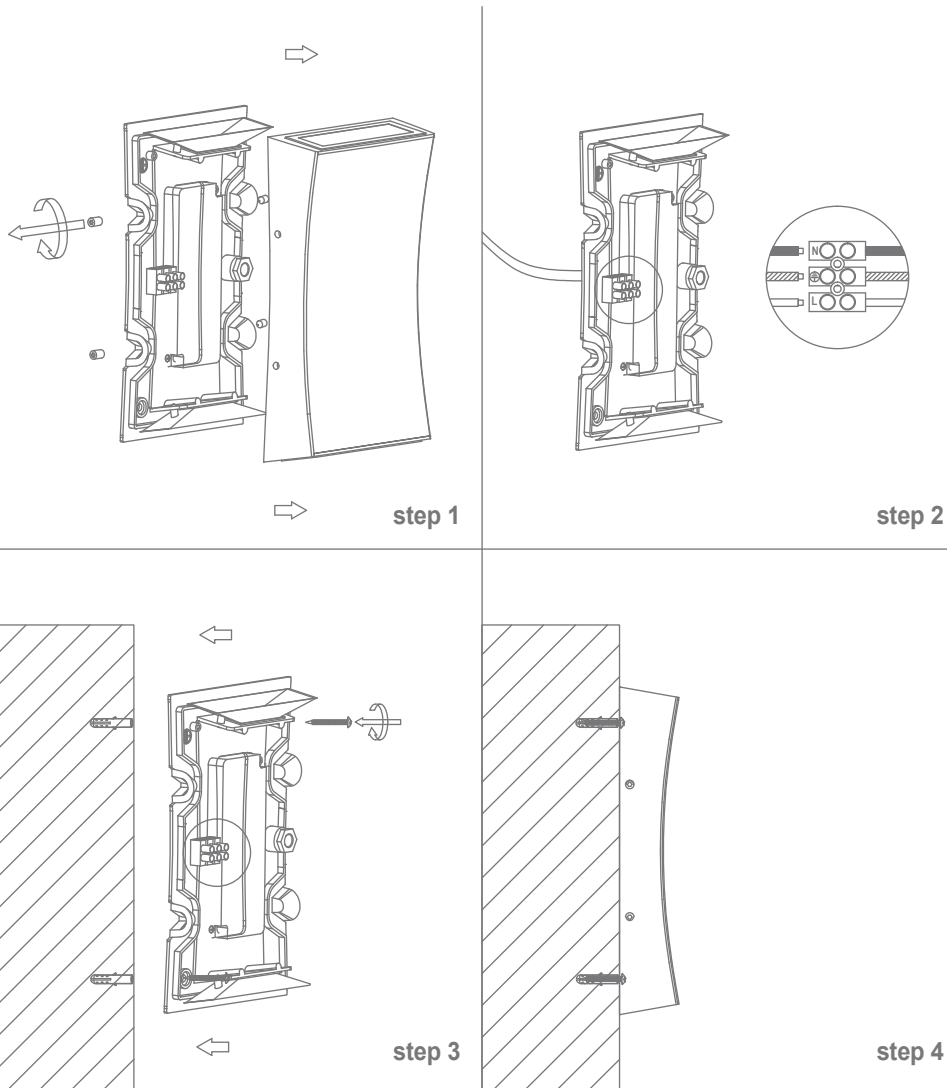

DENT-II

Specifications

Voltage:	240V	Lumen (±5%):	Warm White 3000K - 810lm Neutral White 4000K - 860lm White 5000K - 910lm	Dimmable:	No
Power:	2x6W	Beam Angle:	81°	CRI:	≥80
IP Rating:	IP54	CCT:	3000K - 4000K - 5000K	Lifespan:	50,000hrs

Note: -The lamp must be installed by professional electrician
-Ensure the power supply is switched off before fitting this product

-Do not touch the lamp when in use
-Keep away from hot steam and corrosive gas