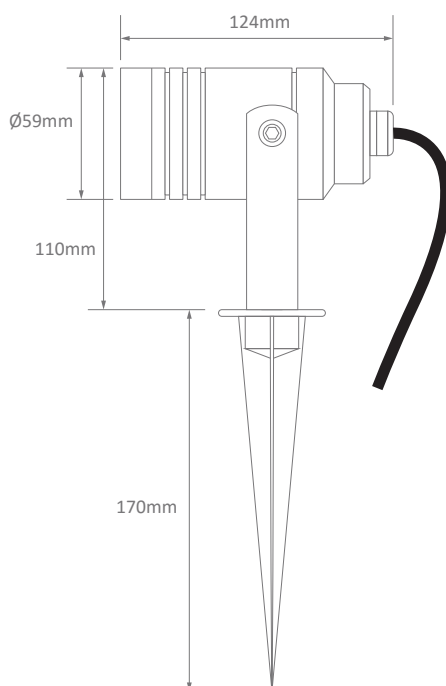

ELITE SPIKE Garden Light

Description

The ELITE-SPIKE completes the family range. The ELITE-SPIKE is a contemporary garden spike light designed for hi-lighting special features within your landscape environment. Made from a solid 6063 grade aluminium and clear anodised for a spectacular long lasting finish that's suitable for the harshest of environments including coastal areas. The ELITE-SPIKE comes complete with either a 6W COB replaceable LED lamp (complimentary) or as body only with no lamp. The ELITE-SPIKE is coupled with a 1.5mtr rubberised cable and plastic spike for easy installation.

Specification Features

Input Voltage:	12V DC (Lamp Dependant)
Power (W):	6W (if used with supplied lamp)
IP rating (IP):	65
Lumens (lm):	Warm White 3000K - 280lm White 5000K - 300lm
LED type:	Sharp COB
CCT:	3000K - 5000K
CRI:	≥80
Beam angle (°):	60°
Dimmable:	No
Lifespan (hrs):	50,000hrs

Diagrams / Additional

Order Code:	19501
Product Code:	ELITE-SPIKE-WW
Colour:	Warm White 3000K
Order Code:	19500
Product Code:	ELITE-SPIKE-W
Colour:	White 5000K
Order Code:	19499
Product Code:	ELITE-SPIKE
Colour:	Body Only (No Lamp)