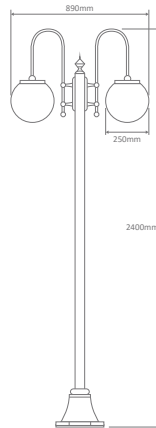

Lisbon

Multiple Application Exterior Light

GT-1002 Twin Head on Plain Post 2.4m

Diagrams / Additional

Order Code:

GT-1002	Colour	Globe
15788		2xE27
15789		2xE27
15790		2xE27
15791		2xE27
15793		2xE27