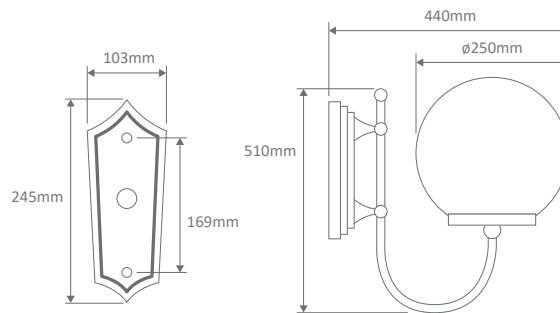

Available in Black, White, Green, Beige and Burgundy, this light can be used as a:

- Wall Bracket (mounted facing up or down)
- Post
- Pendant
- Single Head on Post (1.32m, 1.94m, 2.29m, 2.40m "Plain Post")
- Twin Head on Post (1.32m, 1.94m, 2.29m, 2.40m "Plain Post")
- Triple Head on Post (2.29m, 2.54m, 2.40m "Plain Post")
- Quadruple Head on Post (2.54m)

Specification Features

Input Voltage: 240V
 IP rating (IP): 43
 Requires: Lamp (not included)

GT-600 Wall Bracket (250mm Sphere) Diagrams / Additional

Order Code:	Colour	Globe
15662	Beige	1xE27
15663	Black	1xE27
15664	Burgundy	1xE27
15665	Green	1xE27
15667	White	1xE27

GT-608 (250mm Sphere)
GT-609 (300mm Sphere)
Double Head on Post 1.32m

Diagrams / Additional

Order Code:

GT-608	GT-609	Colour	Globe
15686	15692		1xE27
15687	15693		1xE27
15688	15694		1xE27
15689	15695		1xE27
15691	15697		1xE27

GT-614 (250mm Sphere)
GT-615 (300mm Sphere)
Double Head on Post 1.94m

Diagrams / Additional

Order Code:

GT-614	GT-615	Colour	Globe
15710	15716		2xE27
15711	15717		2xE27
15712	15718		2xE27
15713	15719		2xE27
15715	15721		2xE27