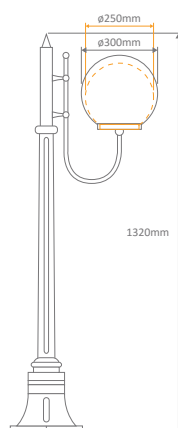

GT-606 (250mm Sphere) GT-607 (300mm Sphere) Single Head on Post 1.32m

Diagrams / Additional

Order Code:	GT-606	GT-607	Colour	Globe
15674	15680		Beige	1xE27
15675	15681		Black	1xE27
15676	15682		Burgundy	1xE27
15677	15683		Green	1xE27
15679	15685		White	1xE27