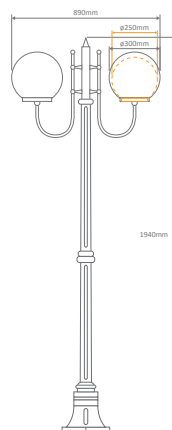

Available in Black, White, Green, Beige and Burgundy, this light can be used as a:

- Wall Bracket (mounted facing up or down)
- Post
- Pendant
- Single Head on Post (1.32m, 1.94m, 2.29m, 2.40m "Plain Post")
- Twin Head on Post (1.32m, 1.94m, 2.29m, 2.40m "Plain Post")
- Triple Head on Post (2.29m, 2.54m, 2.40m "Plain Post")
- Quadruple Head on Post (2.54m)

GT-608 (250mm Sphere)
GT-609 (300mm Sphere)
Double Head on Post 1.32m

Diagrams / Additional

Order Code:

GT-608	GT-609	Colour	Globe
15686	15692		1xE27
15687	15693		1xE27
15688	15694		1xE27
15689	15695		1xE27
15691	15697		1xE27

GT-612 (250mm Sphere)
GT-613 (300mm Sphere)
Single Head on Post 1.94m

Diagrams / Additional

Order Code:

GT-612	GT-613	Colour	Globe
15698	15704		1xE27
15699	15705		1xE27
15700	15706		1xE27
15701	15707		1xE27
15703	15709		1xE27

GT-614 (250mm Sphere)
GT-615 (300mm Sphere)
Double Head on Post 1.94m

Diagrams / Additional

Order Code:

GT-614	GT-615	Colour	Globe
15710	15716		2xE27
15711	15717		2xE27
15712	15718		2xE27
15713	15719		2xE27
15715	15721		2xE27