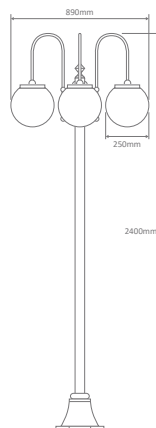

Available in Black, White, Green, Beige and Burgundy, this light can be used as a:

- Wall Bracket (mounted facing up or down)
- Post
- Pendant
- Single Head on Post (1.32m, 1.94m, 2.29m, 2.40m "Plain Post")
- Twin Head on Post (1.32m, 1.94m, 2.29m, 2.40m "Plain Post")
- Triple Head on Post (2.29m, 2.54m, 2.40m "Plain Post")
- Quadruple Head on Post (2.54m)

GT-608 (250mm Sphere)
GT-609 (300mm Sphere)
Double Head on Post 1.32m

Diagrams / Additional

Order Code:

GT-608	GT-609	Colour	Globe
15686	15692		1xE27
15687	15693		1xE27
15688	15694		1xE27
15689	15695		1xE27
15691	15697		1xE27

GT-1001 Single Head on Plain Post 2.4m

Diagrams / Additional

Order Code:

GT-1001	Colour	Globe
15782		1xE27
15783		1xE27
15784		1xE27
15785		1xE27
15787		1xE27

Lisbon

Multiple Application Exterior Light

GT-1002 Twin Head on Plain Post 2.4m

Diagrams / Additional

Order Code:

GT-1002	Colour	Globe
15788		2xE27
15789		2xE27
15790		2xE27
15791		2xE27
15793		2xE27

GT-1003 Triple Head on Plain Post 2.4m

Diagrams / Additional

Order Code:

GT-1003	Colour	Globe
15794		3xE27
15795		3xE27
15796		3xE27
15797		3xE27
15799		3xE27