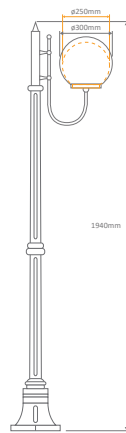

Available in Black, White, Green, Beige and Burgundy, this light can be used as a:

- Wall Bracket (mounted facing up or down)
- Post
- Pendant
- Single Head on Post (1.32m, 1.94m, 2.29m, 2.40m "Plain Post")
- Twin Head on Post (1.32m, 1.94m, 2.29m, 2.40m "Plain Post")
- Triple Head on Post (2.29m, 2.54m, 2.40m "Plain Post")
- Quadruple Head on Post (2.54m)

Specification Features

Input Voltage: 240V
 IP rating (IP): 43
 Requires: Lamp (not included)

GT-600 Wall Bracket (250mm Sphere) Diagrams / Additional

Order Code:	Colour	Globe
15662	Beige	1xE27
15663	Black	1xE27
15664	Burgundy	1xE27
15665	Green	1xE27
15667	White	1xE27

GT-608 (250mm Sphere)
GT-609 (300mm Sphere)
Double Head on Post 1.32m

Diagrams / Additional

Order Code:

GT-608	GT-609	Colour	Globe
15686	15692		1xE27
15687	15693		1xE27
15688	15694		1xE27
15689	15695		1xE27
15691	15697		1xE27

GT-612 (250mm Sphere)
GT-613 (300mm Sphere)
Single Head on Post 1.94m

Diagrams / Additional

Order Code:

GT-612	GT-613	Colour	Globe
15698	15704		1xE27
15699	15705		1xE27
15700	15706		1xE27
15701	15707		1xE27
15703	15709		1xE27