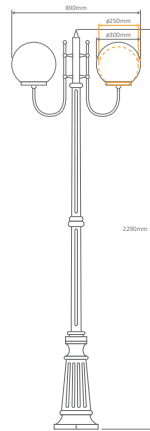

Available in Black, White, Green, Beige and Burgundy, this light can be used as a:

- Wall Bracket (mounted facing up or down)
- Post
- Pendant
- Single Head on Post (1.32m, 1.94m, 2.29m, 2.40m "Plain Post")
- Twin Head on Post (1.32m, 1.94m, 2.29m, 2.40m "Plain Post")
- Triple Head on Post (2.29m, 2.54m, 2.40m "Plain Post")
- Quadruple Head on Post (2.54m)

GT-614 (250mm Sphere)
GT-615 (300mm Sphere)
Double Head on Post 1.94m

Diagrams / Additional

Order Code:

GT-614	GT-615	Colour	Globe
15710	15716		2xE27
15711	15717		2xE27
15712	15718		2xE27
15713	15719		2xE27
15715	15721		2xE27

Lisbon

Multiple Application Exterior Light

GT-618 (250mm Sphere)
GT-619 (300mm Sphere)
Single Head on Post 2.29m

Diagrams / Additional

Order Code:

GT-618	GT-619	Colour	Globe
15722	15728		1xE27
15723	15729		1xE27
15724	15730		1xE27
15725	15731		1xE27
15727	15733		1xE27

GT-620 (250mm Sphere)
GT-621 (300mm Sphere)
Double Head on Post 2.29m

Diagrams / Additional

Order Code:

GT-620	GT-621	Colour	Globe
15734	15740		2xE27
15735	15741		2xE27
15736	15742		2xE27
15737	15743		2xE27
15739	15745		2xE27