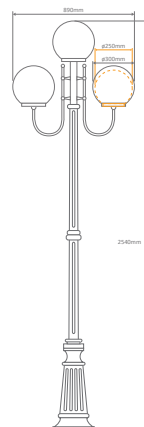

Available in Black, White, Green, Beige and Burgundy, this light can be used as a:

- Wall Bracket (mounted facing up or down)
- Post
- Pendant
- Single Head on Post (1.32m, 1.94m, 2.29m, 2.40m "Plain Post")
- Twin Head on Post (1.32m, 1.94m, 2.29m, 2.40m "Plain Post")
- Triple Head on Post (2.29m, 2.54m, 2.40m "Plain Post")
- Quadruple Head on Post (2.54m)

GT-608 (250mm Sphere)
GT-609 (300mm Sphere)
Double Head on Post 1.32m

Diagrams / Additional

Order Code:

GT-608	GT-609	Colour	Globe
15686	15692		1xE27
15687	15693		1xE27
15688	15694		1xE27
15689	15695		1xE27
15691	15697		1xE27

GT-620 (250mm Sphere)
GT-621 (300mm Sphere)
Double Head on Post 2.29m

Diagrams / Additional

Order Code:

GT-620	GT-621	Colour	Globe
15734	15740		2xE27
15735	15741		2xE27
15736	15742		2xE27
15737	15743		2xE27
15739	15745		2xE27

GT-622 (250mm Sphere)
GT-623 (300mm Sphere)
Triple Head on Post 2.54m

Diagrams / Additional

Order Code:

GT-622	GT-623	Colour	Globe
15746	15752		3xE27
15747	15753		3xE27
15748	15754		3xE27
15749	15755		3xE27
15751	15757		3xE27