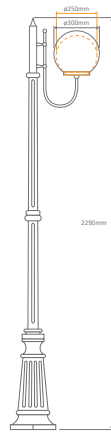

Lisbon

Multiple Application Exterior Light

GT-618 (250mm Sphere)
GT-619 (300mm Sphere)
Single Head on Post 2.29m

Diagrams / Additional

Order Code:

GT-618	GT-619	Colour	Globe
15722	15728		1xE27
15723	15729		1xE27
15724	15730		1xE27
15725	15731		1xE27
15727	15733		1xE27

GT-620 (250mm Sphere)
GT-621 (300mm Sphere)
Double Head on Post 2.29m

Diagrams / Additional