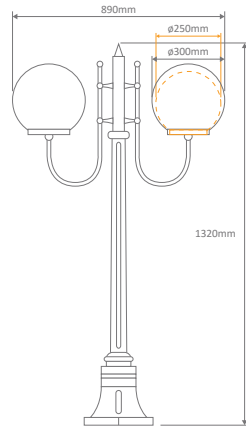

Available in Black, White, Green, Beige and Burgundy, this light can be used as a:

- Wall Bracket (mounted facing up or down)
- Post
- Pendant
- Single Head on Post (1.32m, 1.94m, 2.29m, 2.40m "Plain Post")
- Twin Head on Post (1.32m, 1.94m, 2.29m, 2.40m "Plain Post")
- Triple Head on Post (2.29m, 2.54m, 2.40m "Plain Post")
- Quadruple Head on Post (2.54m)

Specification Features

Input Voltage: 240V
 IP rating (IP): 43
 Requires: Lamp (not included)

GT-600 Wall Bracket (250mm Sphere) Diagrams / Additional

Order Code:	Colour	Globe
15662	Beige	1xE27
15663	Black	1xE27
15664	Burgundy	1xE27
15665	Green	1xE27
15667	White	1xE27

GT-608 (250mm Sphere)
GT-609 (300mm Sphere)
Double Head on Post 1.32m

Diagrams / Additional

Order Code:

GT-608	GT-609	Colour	Globe
15686	15692		1xE27
15687	15693		1xE27
15688	15694		1xE27
15689	15695		1xE27
15691	15697		1xE27

GT-614 (250mm Sphere)
GT-615 (300mm Sphere)
Double Head on Post 1.94m

Diagrams / Additional

Order Code:

GT-614	GT-615	Colour	Globe
15710	15716		2xE27
15711	15717		2xE27
15712	15718		2xE27
15713	15719		2xE27
15715	15721		2xE27