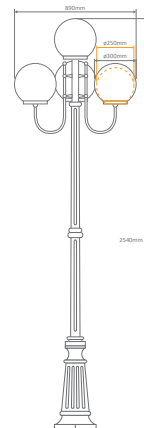

Available in Black, White, Green, Beige and Burgundy, this light can be used as a:

- Wall Bracket (mounted facing up or down)
- Post
- Pendant
- Single Head on Post (1.32m, 1.94m, 2.29m, 2.40m "Plain Post")
- Twin Head on Post (1.32m, 1.94m, 2.29m, 2.40m "Plain Post")
- Triple Head on Post (2.29m, 2.54m, 2.40m "Plain Post")
- Quadruple Head on Post (2.54m)

GT-622 (250mm Sphere)
GT-623 (300mm Sphere)
Triple Head on Post 2.54m

Diagrams / Additional

Order Code:

GT-622	GT-623	Colour	Globe
15746	15752		3xE27
15747	15753		3xE27
15748	15754		3xE27
15749	15755		3xE27
15751	15757		3xE27

Lisbon

Multiple Application Exterior Light

GT-624 (250mm Sphere)
GT-625 (300mm Sphere)
Triple Head on Post 2.29m

Diagrams / Additional

Order Code:

GT-624	GT-625	Colour	Globe
15758	15764		3xE27
15759	15765		3xE27
15760	15766		3xE27
15761	15767		3xE27
15763	15769		3xE27

GT-626 (250mm Sphere)
GT-627 (300mm Sphere)
Quadruple Head on Post 2.54m

Diagrams / Additional

Order Code:

GT-626	GT-627	Colour	Globe
15770	15776		4xE27
15771	15777		4xE27
15772	15778		4xE27
15773	15779		4xE27
15775	15781		4xE27