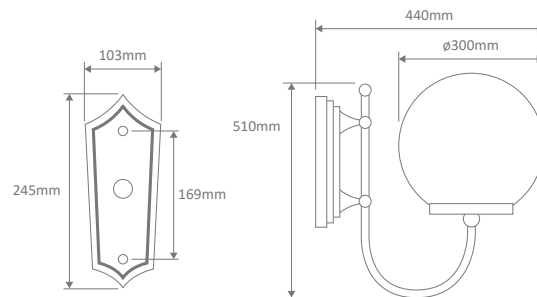

GT-602 Wall Bracket (300mm Sphere) Diagrams / Additional

Order Code:	Colour	Globe
15668	Beige	1xE27
15669	Black	1xE27
15670	Burgundy	1xE27
15671	Green	1xE27
15673	White	1xE27