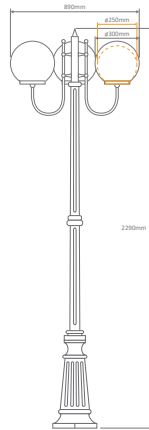

Lisbon

Multiple Application Exterior Light

GT-624 (250mm Sphere)
GT-625 (300mm Sphere)
Triple Head on Post 2.29m

Diagrams / Additional

Order Code:

GT-624	GT-625	Colour	Globe
15758	15764		3xE27
15759	15765		3xE27
15760	15766		3xE27
15761	15767		3xE27
15763	15769		3xE27

GT-626 (250mm Sphere)
GT-627 (300mm Sphere)
Quadruple Head on Post 2.54m

Diagrams / Additional