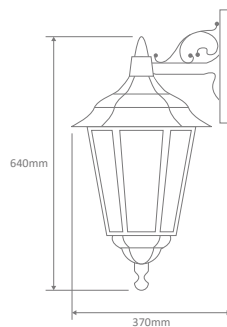

- Wall Bracket
- Pillar Mount
- Post Top
- Pendant
- Single Head on Post (2.45m)

Specification Features

Input Voltage: 240V
IP rating (IP): 43
Requires: Lamp

GT-161 Large Up Wall Bracket

Diagrams / Additional

Order Code:	Colour	Globe
15062		1xB22
15063		1xB22
15064		1xB22
15065		1xB22
15067		1xB22

GT-162 Large Down Wall Bracket

Diagrams / Additional

Order Code:	Colour	Globe
15068		1xB22
15069		1xB22
15070		1xB22
15071		1xB22
15073		1xB22

GT-168 Single Head Post 2.45m

Diagrams / Additional

Order Code:	Colour	Globe
15093		1xB22
15097		1xB22
15092		1xB22
15095		1xB22
15094		1xB22