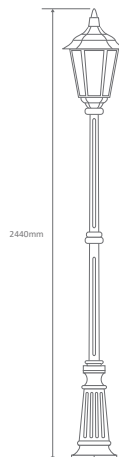

- Wall Bracket
- Pillar Mount
- Post Top
- Pendant
- Single Head on Post (2.45m)

Specification Features

Input Voltage: 240V
IP rating (IP): 43
Requires: Lamp

GT-161 Large Up Wall Bracket

Diagrams / Additional

GT-163 Large Pillar Mount

Diagrams / Additional

Order Code:	Colour	Globe
15074		1xB22
15075		1xB22
15076		1xB22
15077		1xB22
15079		1xB22

Chester Large Multiple Application Exterior Light

GT-166 Large Post Top

Diagrams / Additional

Order Code:	Colour	Globe
15086		1xB22
15087		1xB22
15088		1xB22
15089		1xB22
15091		1xB22

GT-165 Large Pendant

Diagrams / Additional

Order Code:	Colour	Globe
15080		1xB22
15081		1xB22
15082		1xB22
15083		1xB22
15085		1xB22

GT-168 Single Head Post 2.45m

Diagrams / Additional

Order Code:	Colour	Globe
15093		1xB22
15097		1xB22
15092		1xB22
15095		1xB22
15094		1xB22