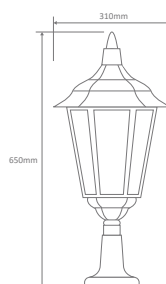

- Wall Bracket
- Pillar Mount
- Post Top
- Pendant
- Single Head on Post (2.45m)

Specification Features

Input Voltage: 240V
IP rating (IP): 43
Requires: Lamp

GT-161 Large Up Wall Bracket

Diagrams / Additional

Order Code:	Colour	Globe
15062		1xB22
15063		1xB22
15064		1xB22
15065		1xB22
15067		1xB22

GT-162 Large Down Wall Bracket

Diagrams / Additional

Order Code:	Colour	Globe
15068		1xB22
15069		1xB22
15070		1xB22
15071		1xB22
15073		1xB22

GT-163 Large Pillar Mount

Diagrams / Additional

Order Code:	Colour	Globe
15074		1xB22
15075		1xB22
15076		1xB22
15077		1xB22
15079		1xB22

Chester Large Multiple Application Exterior Light

GT-166 Large Post Top

GT-168 Single Head Post 2.45m

Diagrams / Additional

Order Code:	Colour	Globe
15093		1xB22
15097		1xB22
15092		1xB22
15095		1xB22
15094		1xB22