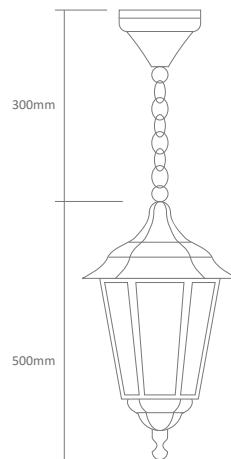

- Wall Bracket
- Pillar Mount
- Post Top
- Pendant
- Single Head on Post (2.45m)

Specification Features

Input Voltage: 240V
IP rating (IP): 43
Requires: Lamp

GT-161 Large Up Wall Bracket

Diagrams / Additional

GT-163 Large Pillar Mount

Diagrams / Additional

Order Code:	Colour	Globe
15074		1xB22
15075		1xB22
15076		1xB22
15077		1xB22
15079		1xB22

Chester Large Multiple Application Exterior Light

GT-166 Large Post Top

Diagrams / Additional

Order Code:	Colour	Globe
15086		1xB22
15087		1xB22
15088		1xB22
15089		1xB22
15091		1xB22

GT-165 Large Pendant

Diagrams / Additional

Order Code:	Colour	Globe
15080		1xB22
15081		1xB22
15082		1xB22
15083		1xB22
15085		1xB22

GT-168 Single Head Post 2.45m

Diagrams / Additional

Order Code:	Colour	Globe
15093		1xB22
15097		1xB22
15092		1xB22
15095		1xB22
15094		1xB22