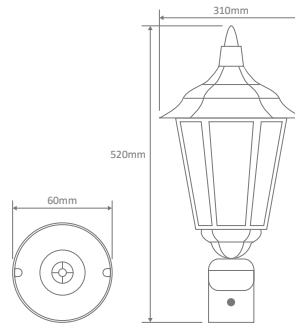

Chester Large Multiple Application Exterior Light

GT-166 Large Post Top

Diagrams / Additional

Order Code:	Colour	Globe
15086		1xB22
15087		1xB22
15088		1xB22
15089		1xB22
15091		1xB22