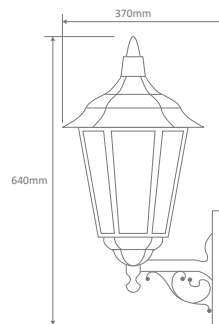

Chester Large Multiple Application Exterior Light

Description

Light die-cast aluminium and moulded acrylic lens exterior light, Made in Italy, assembled and power coated in Australia. Available in Black, White, Green, Beige and Burgundy this light can be used as a:

- Wall Bracket
- Pillar Mount
- Post Top
- Pendant
- Single Head on Post (2.45m)

Specification Features

Input Voltage: 240V
IP rating (IP): 43
Requires: Lamp

GT-161 Large Up Wall Bracket

Diagrams / Additional

Order Code:	Colour	Globe
15062		1xB22
15063		1xB22
15064		1xB22
15065		1xB22
15067		1xB22

GT-162 Large Down Wall Bracket

Diagrams / Additional

Order Code:	Colour	Globe
15068		1xB22
15069		1xB22
15070		1xB22
15071		1xB22
15073		1xB22

GT-168 Single Head Post 2.45m

Diagrams / Additional

Order Code:	Colour	Globe
15093		1xB22
15097		1xB22
15092		1xB22
15095		1xB22
15094		1xB22