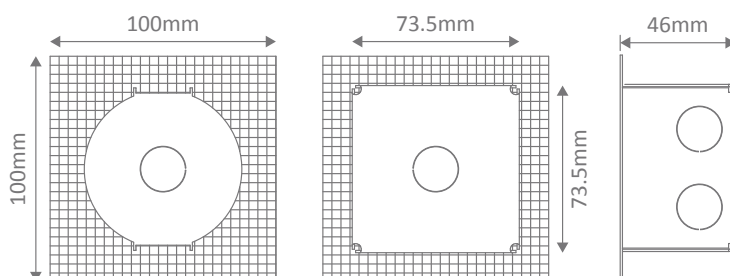

### Specification Features

Input Voltage:	240V AC
Power (W):	3W
IP rating (IP):	65
Lumens (lm):	Warm White 3000K - 200lm White 5000K - 220lm
LED type:	COB
CCT:	3000K - 5000K
CRI:	≥80
Dimmable:	No
Lifespan (hrs):	50,000hrs
Cutout without recessed box:	(∅)70mm
Cutout with recessed box:	(L)73.5mmx(W)73.5mm

### Diagrams / Additional

Depth without recessed box: (D) 46mm  
Cutout without recessed box: (∅) 70mm

Cutout with recessed box

Item No.	Variant		Colour Temperature
	Wht	Blk	
YOU-3-SQR	19987	19991	3000K
	19988	19992	5000K