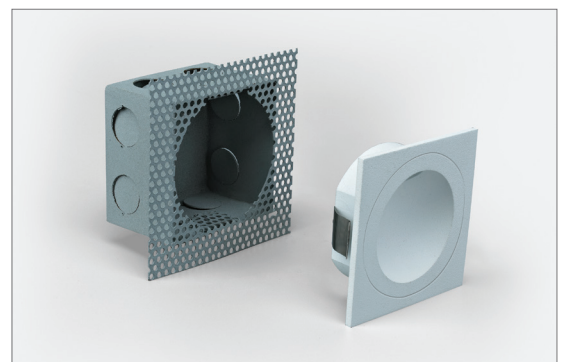

### Description

The YOU-3-SQR is a mini square recessed LED light that can be applicable for both interior and exterior situations. The YOU-3-SQR has been rated at IP65 and as such is resistant to all weather conditions.

YOU-3-SQR is constructed from die-cast aluminium and includes a tempered glass lens. Behind this lens sits an energy saving 3W COB LED chip, capable of providing a nice even flow of light on low-level surfaces and pathways.

### Diagrams / Additional

Depth without recessed box: (D) 46mm  
Cutout without recessed box: (∅) 70mm

Cutout with recessed box

Item No.	Variant		Colour Temperature
	Wht	Blk	
YOU-3-SQR	19987	19991	3000K
	19988	19992	5000K