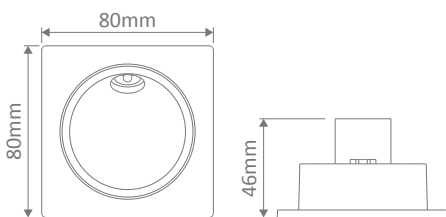

### Specification Features

Input Voltage:	240V AC
Power (W):	3W
IP rating (IP):	65
Lumens (lm):	Warm White 3000K - 200lm White 5000K - 220lm
LED type:	COB
CCT:	3000K - 5000K
CRI:	≥80
Dimmable:	No
Lifespan (hrs):	50,000hrs
Cutout without recessed box:	(∅)70mm
Cutout with recessed box:	(L)73.5mmx(W)73.5mm

### Diagrams / Additional

Depth without recessed box: (D) 46mm  
Cutout without recessed box: (∅) 70mm

Cutout with recessed box

Item No.	Variant		Colour Temperature
	Wht	Blk	
YOU-3-SQR	19987	19991	3000K
	19988	19992	5000K