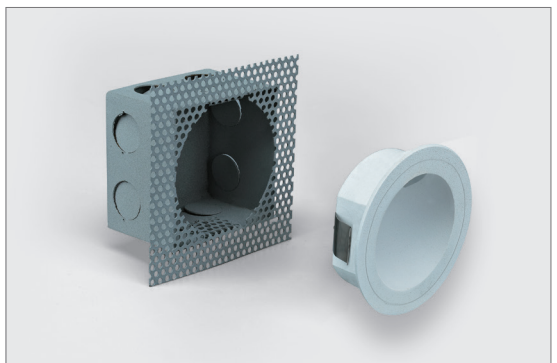

YOU-3-RND LED Steplight

Description

The YOU-3-RND is a mini round recessed LED light that can be applicable for both interior and exterior situations. The YOU-3-RND has been rated at IP65 and as such is resistant to all weather conditions.

YOU-3-RND is constructed from die-cast aluminium and includes a tempered glass lens. Behind this lens sits an energy saving 3W COB LED chip, capable of providing a nice even flow of light on low-level surfaces and pathways.

Specification Features

Input Voltage:	240V AC
Power (W):	3W
IP rating (IP):	65
Lumens (lm):	Warm White 3000K - 200lm White 5000K - 220lm
LED type:	COB
CCT:	3000K - 5000K
CRI:	≥80
Dimmable:	No
Lifespan (hrs):	50,000hrs
Cutout without recessed box:	(Ø)70mm
Cutout with recessed box:	(L)73.5mmx(W)73.5mm

Diagrams / Additional

Depth without recessed box: (D) 46mm
Cutout without recessed box: (Ø) 70mm

Cutout with recessed box

Item No.	Variant		Colour Temperature
	Wht	Blk	
YOU-3-RND	19985	19989	3000K
	19986	19990	5000K