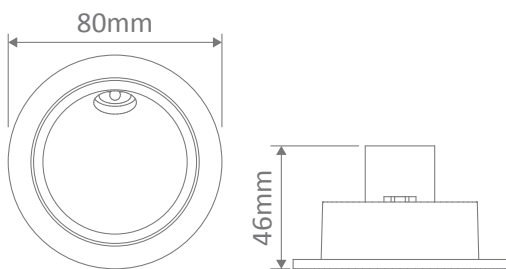

YOU-3-RND LED Steplight

Description

The YOU-3-RND is a mini round recessed LED light that can be applicable for both interior and exterior situations. The YOU-3-RND has been rated at IP65 and as such is resistant to all weather conditions.

YOU-3-RND is constructed from die-cast aluminium and includes a tempered glass lens. Behind this lens sits an energy saving 3W COB LED chip, capable of providing a nice even flow of light on low-level surfaces and pathways.

Specification Features

Input Voltage:	240V AC
Power (W):	3W
IP rating (IP):	65
Lumens (lm):	Warm White 3000K - 200lm White 5000K - 220lm
LED type:	COB
CCT:	3000K - 5000K
CRI:	≥80
Dimmable:	No
Lifespan (hrs):	50,000hrs
Cutout without recessed box:	(Ø)70mm
Cutout with recessed box:	(L)73.5mmx(W)73.5mm

Diagrams / Additional

Depth without recessed box: (D) 46mm
Cutout without recessed box: (Ø) 70mm

Cutout with recessed box

Item No.	Variant		Colour Temperature
	Wht	Blk	
YOU-3-RND	19985	19989	3000K
	19986	19990	5000K