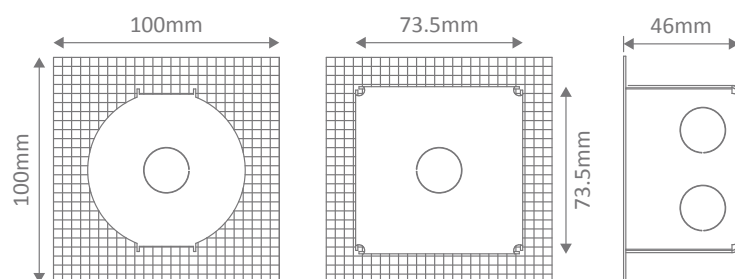

Specification Features

Input Voltage:	240V AC
Power (W):	3W
IP rating (IP):	65
Lumens (lm):	Warm White 3000K - 200lm White 5000K - 220lm
LED type:	COB
CCT:	3000K - 5000K
CRI:	≥80
Dimmable:	No
Lifespan (hrs):	50,000hrs
Cutout without recessed box:	(Ø)70mm
Cutout with recessed box:	(L)73.5mmx(W)73.5mm

Diagrams / Additional

Depth without recessed box: (D) 46mm
Cutout without recessed box: (Ø) 70mm

Cutout with recessed box

Item No.	Variant		Colour Temperature
	Wht	Blk	
YOU-3-RND	19985	19989	3000K
	19986	19990	5000K