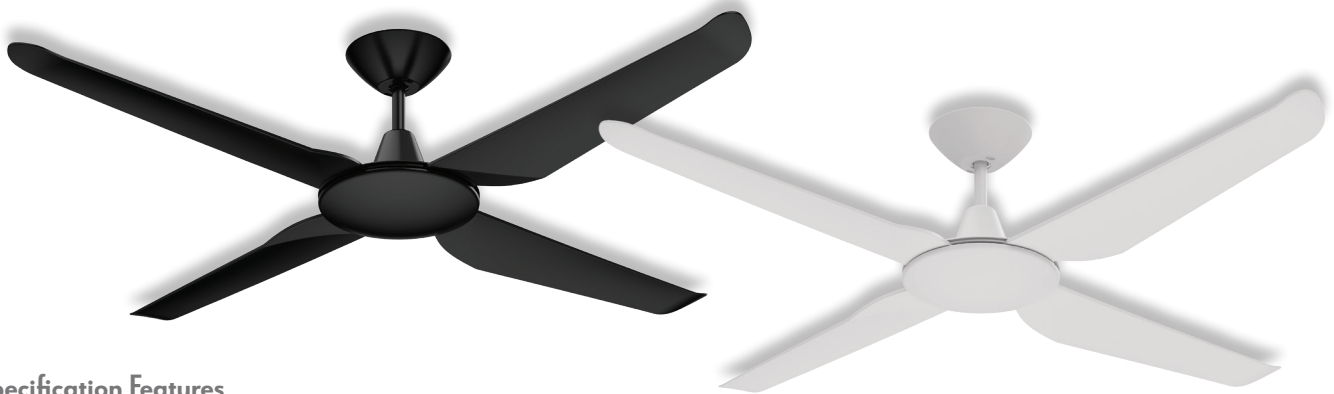

Motion-52 4 Blade 52" Ceiling Fan

Description

The MOTION DC Ceiling Fan Series is one of the latest releases to the market, with a modern and slimline design that offers a simplistic look which will suit most decors. Available in 52" 1320mm blade length with the choice of no light or 18W LED CCT Switchable light. Choose from 3000K Warm White, 4000K Neutral White or 6000K White via the remote control. The remote control also features a 9 speed function and fan timer and reverse Winter/ Summer mode included. Light models are fully dimmable via remote control. Constructed from ABS Polymer, the MOTION Series is lightweight, quiet and offers superior airflow. Super energy efficient DC Motor, drawing only 26W at high speed. Smart fan adaptable with a smart chip accessory, that is compatible with Google Home and Alexa. Other optional accessories include extension rods, DC Bluetooth Wall Controller as well as Ceiling Pitch Accessory for raked ceiling installations. Suitable for Indoor and Outdoor Undercover use. Backed by a 6 Year Warranty*.

Specification Features

Input Voltage:	240V
Motor Power:	26W
Type of motor:	DC
Blade Pitch:	12°
Blade Length:	52" - 1320mm
Construction:	ABS Polymer motor, canopy and blades
Airflow:	14,310 m ³ /h
Winter/Summer Function:	Yes
Tropically Rated:	Yes
Extension Rod Available:	Yes
Remote Control:	Yes