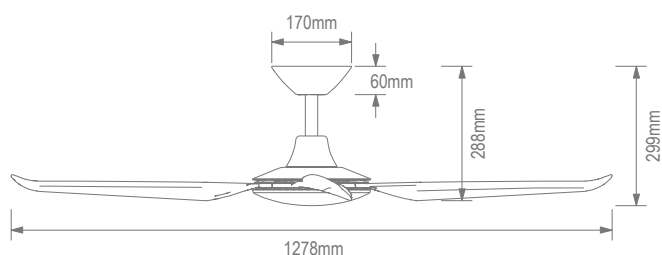

Diagrams / Additional

Item No.	Variant	
	Blk	Wht
MOTION-52	60040	60041
CFA-DR1	60100	60101
CFA-WC1	60110