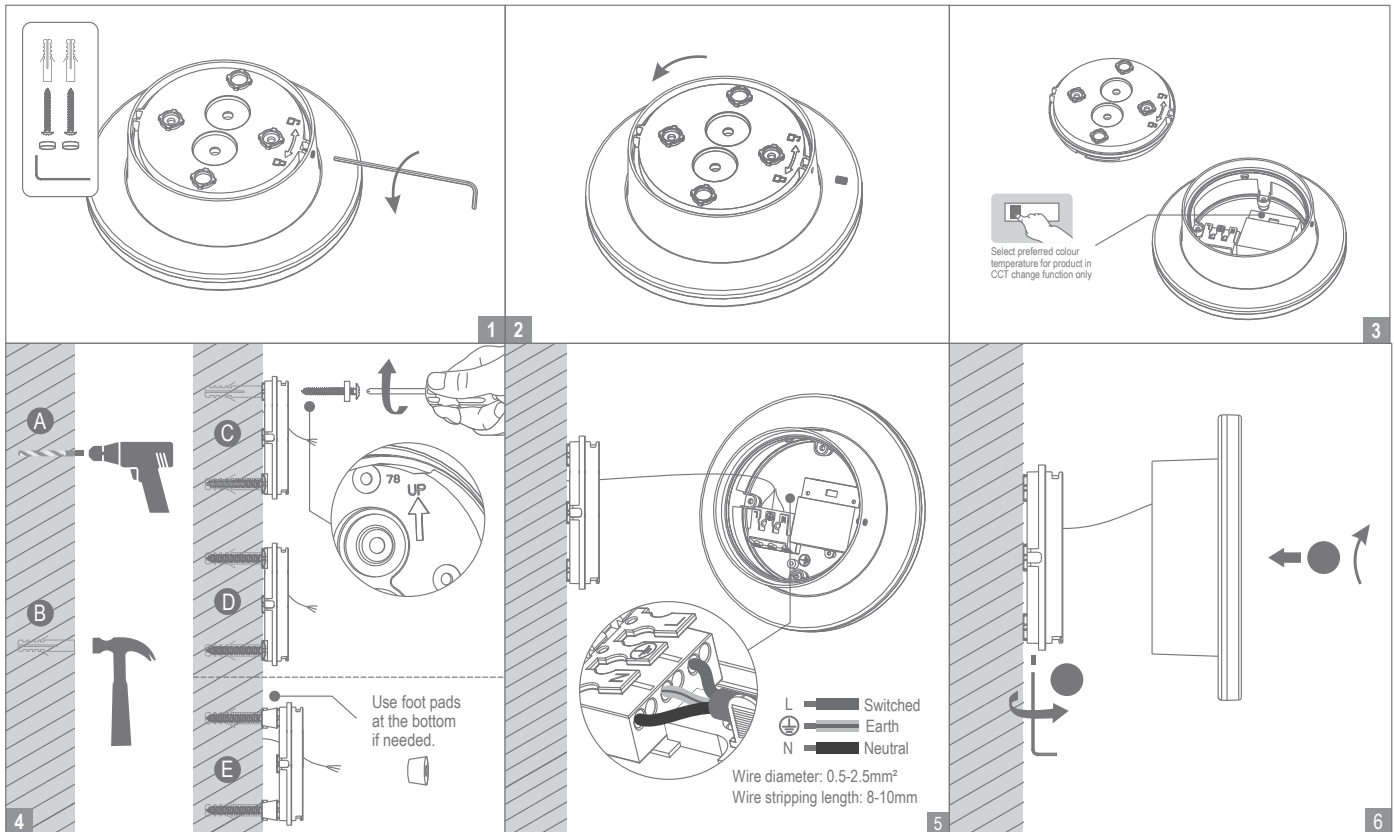

HALO

Variants		Item No.	Colour Temp
Blk	Wht		
22681	22682	HALO-8W	TRIO
22684	22685	HALO-15W	TRIO

Thank you for purchasing your new HALO Wall Light, Please take the time to read and understand the instruction sheet below. Failure to do so may void warranty.

Specifications

		Lumen (±5%):			
		8W	15W		
Voltage:	240V	Warm White 3000K - 510lm Neutral White 4000K - 565lm White 5700K - 640lm	Warm White 3000K - 1000lm Neutral White 4000K - 1130lm White 5700K - 1260lm	Dimmable:	Yes
IP Rating:	65	Beam Angle:	90°	Operating Temp:	-20°C ~ 65°C
CRI:	≥80	CCT:	3000K - 4000K - 5700K	Power Factor:	0.9
		Lifespan:	50,000hrs		