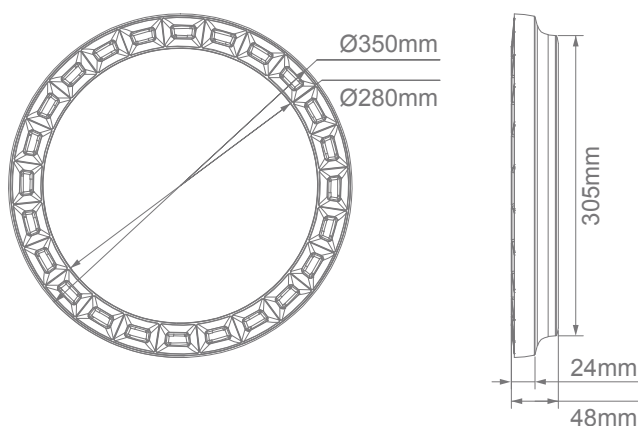

Gear-350 LED Ceiling Light

Description

The GEAR-350 is a Surface mounted LED ceiling light which features a reduced glare circular cell trim that creates a uniquely designed lighting effect. Modern appearance to appeal to most room designs. Providing an 80° beam of uniform light-output through the use of high intensity SMDs (Surface Mounted Diodes). Constructed from polycarbonate and is rated at IP54, making it ideal for almost any room of the home. Tricolour switchable: choose between Warm White 3000K, Neutral White 4000K, or White 5700K colour temperatures with the flick of a dip switch. Complete with Flicker Free Driver to avoid light flickering in videos. Fully dimmable with suitable dimmers. Backed by our 3 Year Replacement Warranty.

Specification Features

Input Voltage:	240V
IP rating (IP):	54
Power (W):	24W
Lumens (lm):	WW 3000K - 2250lm NW 4000K - 2550lm W 5700K - 2750lm
LED type:	SMD
CCT:	3000K - 4000K - 5700K (Switchable)
CRI:	≥80
Beam angle (°):	80°
Dimmable:	Yes*
Lifespan (hrs):	50,000hrs

*Fully dimmable with suitable dimmers.

Diagrams / Additional

Item No.	Variant	CCT
GEAR-350	22672	TRIO