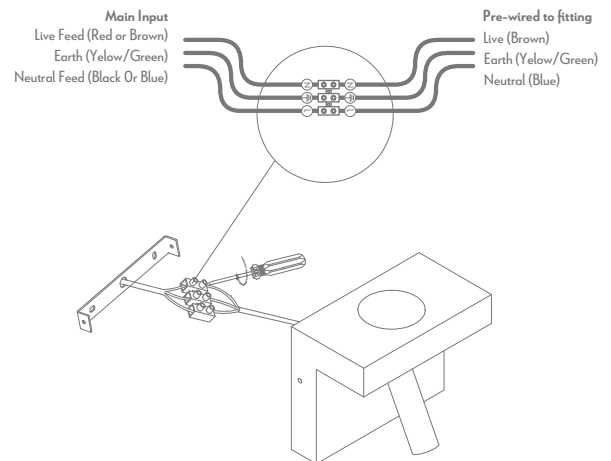

### CHARGE-01

Variants		Item No.	CCT
Blk	Wht		
20695	20696	CHARGE-01	TRIO

Thank you for purchasing your new CHARGE-01 Bedside Light, Please take the time to read and understand the instruction sheet below. Failure to do so may void warranty.

### Specifications

Voltage:	240V	Lumen (±5%):	150lm	Dimmable:	Yes
Power:	2W	CCT:	3000K - 4000K - 5700K (Switchable)	CRI:	≥80
IP Rating:	20	Lifespan:	50,000hrs		

1.

2.

3.

4.

**Note:** -The lamp must be installed by professional electrician  
-Ensure the power supply is switched off before fitting this product