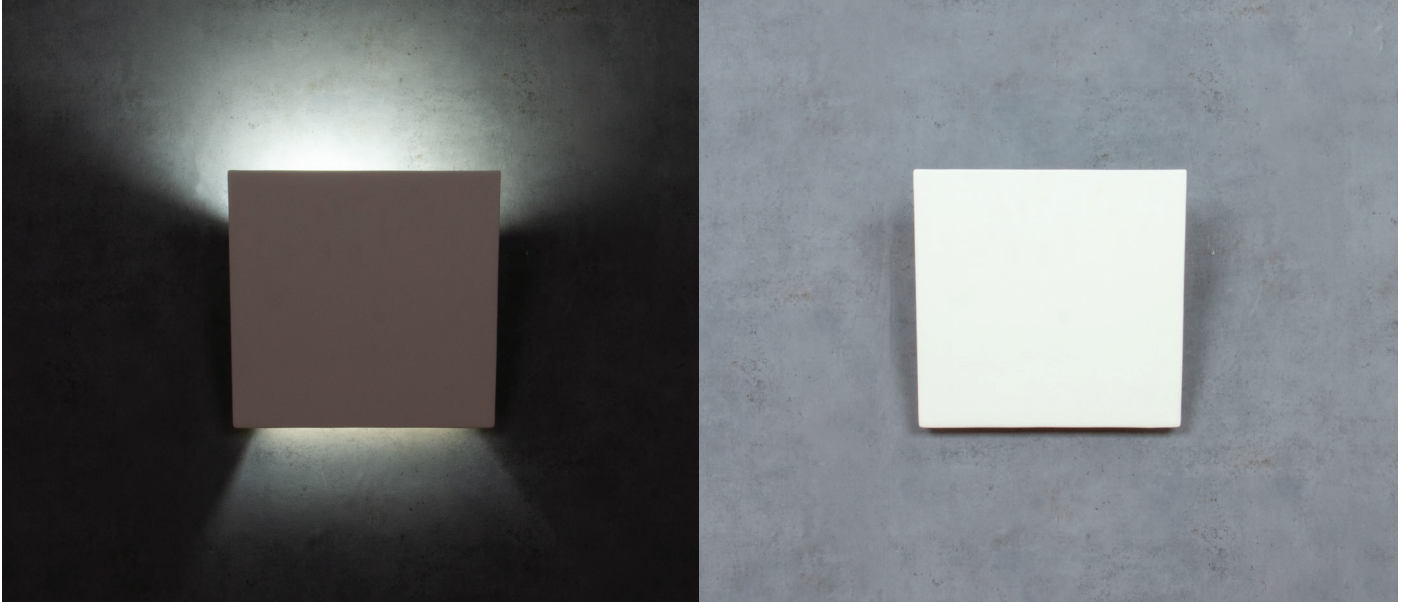

BF-2440

Ceramic Wall Uplight

Description

Raw ceramic modern uplight wall light. Ceramic areas can be painted with any water based paint. Made in Italy. Raw Ceramic Requires : 1 x E27 lamp

Specification Features

Input Voltage: 240V
Power (W): 20W CFL
Lifespan (hrs): 50,000hrs
Requires E27 Lamp