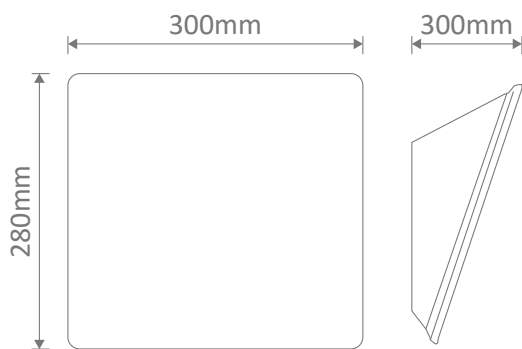

Diagrams / Additional

Item No.	Variant	Colour
BF-2440	11081	Raw Ceramic