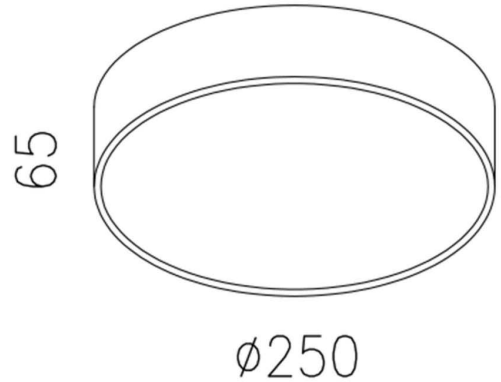

MILAN 20W

Round Ceiling Light

The MILAN 20W Round oyster is the perfect statement for a classic bedroom or living area. Featuring a smart mounting system for ease of installation, the MILAN produces exceptional light coverage, quality light output, and a textured finish that suits both commercial and residential applications.

IP20

SPECIFICATIONS

Material Specifications

Material	Pressed Aluminium
Finish	Sandy Powder Coat
Dimensions	250mm Dia x 65mm (H)
Ingress Protection	IP20
Benefits	Suspension Kit available
Warranty	5 Year Replacement

Electrical Specifications

Input Voltage	240V
Dimming	TRIAC Dimmable, 10%-100%

Optic Specifications

Light Source	Edison 20W AC LED
Nominal Lumens	2080lm
Beam Angle	120°
Optics	Opal Diffuser
CRI	85Ra
Rated Lifetime (L70B50)	50,000 Hrs