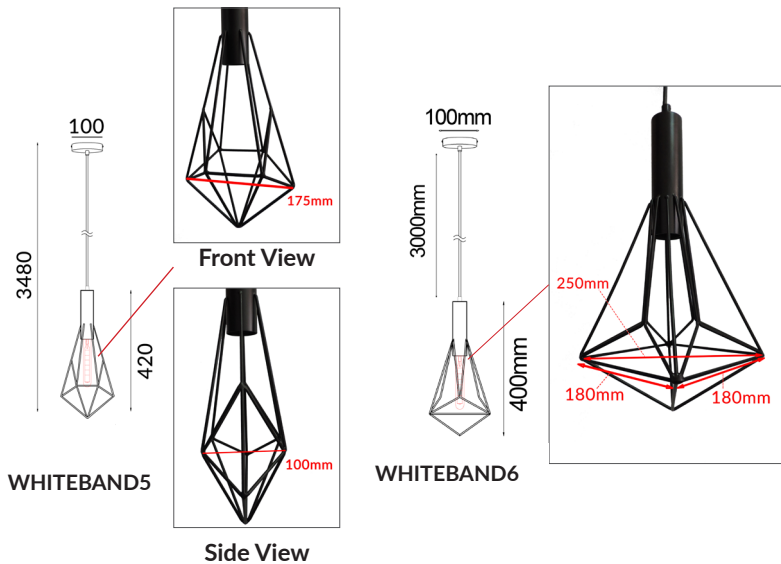

# WHITEBAND SERIES

240V E27 MODERN PENDANT LIGHTS

- Material: powder coated iron
- Lamp holder: E27 (Max.72W halogen globes)
- 25W carbon filament globe included
- Warranty: 1 year replacement (fitting only)
- White fittings(BLACKBAND series) are also available

WHITEBAND5

WHITEBAND6

WHITEBAND1X3

WHITEBAND2X3

WHITEBAND1X3

WHITEBAND2X3

Part No.	Description	Height	Width	Cable	Canopy	Carton QTY
WHITEBAND5	PENDES 72W WH IRON CAGE SML DIAMOND	420mm	see line drawings	3000mm	Ø100mm	1/10
WHITEBAND6	PENDANT ES 72W WH IRON CAGE ANGLED	400mm	see line drawings	3000mm	Ø100mm	1/10
WHITEBAND1X3	PENDANT ES 72W WH IRON CAGE TUBULAR	400mm	590mm	3000mm	550X40mm	1/10
WHITEBAND2X3	PENDANT ES 72W WH IRON CAGE PEAR	800mm	390mm	3000mm	Ø310mm	1/10