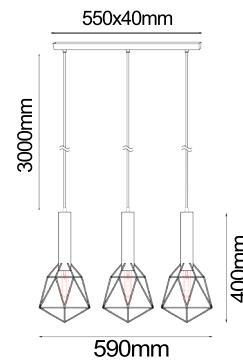

WHITEBAND5

WHITEBAND6

WHITEBAND1X3

WHITEBAND2X3

WHITEBAND1X3

WHITEBAND2X3

Part No.	Description	Height	Width	Cable	Canopy	Carton QTY
WHITEBAND5	PENDES 72W WH IRON CAGE SML DIAMOND	420mm	see line drawings	3000mm	Ø100mm	1/10
WHITEBAND6	PENDANT ES 72W WH IRON CAGE ANGLED	400mm	see line drawings	3000mm	Ø100mm	1/10
WHITEBAND1X3	PENDANT ES 72W WH IRON CAGE TUBULAR	400mm	590mm	3000mm	550X40mm	1/10
WHITEBAND2X3	PENDANT ES 72W WH IRON CAGE PEAR	800mm	390mm	3000mm	Ø310mm	1/10