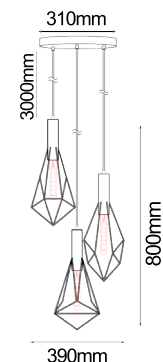

# WHITEBAND SERIES

240V E27 MODERN PENDANT LIGHTS

- Material: powder coated iron
- Lamp holder: E27 (Max.72W halogen globes)
- 25W carbon filament globe included
- Warranty: 1 year replacement (fitting only)
- White fittings(BLACKBAND series) are also available

WHITEBAND5

WHITEBAND6

WHITEBAND1X3

WHITEBAND2X3

WHITEBAND1X3

WHITEBAND2X3

Part No.	Description	Height	Width	Cable	Canopy	Carton QTY
WHITEBAND5	PENDES 72W WH IRON CAGE SML DIAMOND	420mm	see line drawings	3000mm	Ø100mm	1/10
WHITEBAND6	PENDANT ES 72W WH IRON CAGE ANGLED	400mm	see line drawings	3000mm	Ø100mm	1/10
WHITEBAND1X3	PENDANT ES 72W WH IRON CAGE TUBULAR	400mm	590mm	3000mm	550X40mm	1/10
WHITEBAND2X3	PENDANT ES 72W WH IRON CAGE PEAR	800mm	390mm	3000mm	Ø310mm	1/10