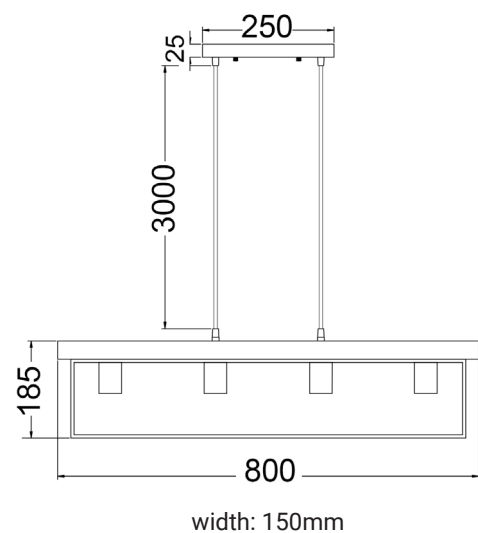

VIRUN1

VIRUN

Interior Rectangular Frame Wood with Black Hardware Pendant Light

- Input voltage: 220-240V
- Material: wood & iron
- Lamp holder: 4xE27 (Max.72W globe)
- Globe not included
- For indoor use only
- Warranty: 1 year replacement warranty

Part No.	VIRUN1
Description	PENDANT ESx4 Rect Natural Wood & Iron
Material	Wood, Iron
Lamp holder	4xE27 (Max.72W)
Product Dimensions	L800 x W150 x H185mm
Suspension	3000mm black cable
Canopy size	L250 x W50 x H25mm
Box Weight	3.1kg
Box Dimensions	82x17x21cm
Carton QTY	1/1