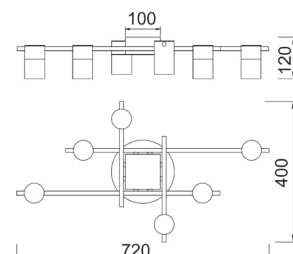

Warning: Adjustable Head but Maximum 15° either way. Adjusting more than the suggested angle will cause damage to the fitting.

Part No.	Description	Dimensions (mm)	Base (mm)	Canopy (mm)	Weight (kg)	Box (cm)	Carton Qty
TACHE1	SPOT GU10 X 3 Interior Ceiling Light Adj Ant/Brs Head w/Brs Rnd Base + RND BLK Canopy	Ø510xH120	Ø160	Ø90x45	1.6	47x42x14	1/1
TACHE2	SPOT GU10 X 4 Interior Ceiling Light Adj Ant/Brs Head w/Brs Rnd Base + SQ BLK Canopy	520x520xH120	Ø160	90x90x45	1.6	43x42x14	1/1
TACHE3	SPOT GU10 X 6 Interior Ceiling Light Adj Ant/Brs Head w/Brs Rnd Base + SQ BLK Canopy	720x400xH120	Ø180	100x100x50	3.5	66x42x14	1/1

Warning: Adjustable Head but Maximum 15° either way. Adjusting more than the suggested angle will cause damage to the fitting.

Part No.	Description	Dimensions (mm)	Base	Canopy (mm)	Weight (kg)	Box (cm)	Carton Qty
TACHE4	SPOT GU10 X 3 Interior Ceiling Light Adj Blk & Ant/ Brs Head w/Brs Rnd Base + RND BLK Canopy	Ø510xH120	Ø160	Ø90x45	1.6	47x42x14	1/1
TACHE5	SPOT GU10 X 4 Interior Ceiling Light Adj Blk & Ant/ Brs Head w/Brs Rnd Base + SQ BLK Canopy	520x520xH120	Ø160	90x90x45	1.6	43x42x14	1/1
TACHE6	SPOT GU10 X 6 Interior Ceiling Light Adj Blk & Ant/ Brs Head w/Brs Rnd Base + SQ BLK Canopy	720x400xH120	Ø180	100x100x50	3.5	66x42x14	1/1

Warning: Adjustable Head but Maximum 15° either way. Adjusting more than the suggested angle will cause damage to the fitting.

Part No.	Description	Dimensions (mm)	Base (mm)	Canopy (mm)	Weight (kg)	Box (cm)	Carton Qty
TACHE7	SPOT GU10 X 3 Interior Ceiling Chrome OD510mm H120mm Adj	Ø510xH120	Ø160	Ø90x45	1.6	47x42x14	1/1
TACHE8	SPOT GU10 X 4 Interior Ceiling Chrome OD520mm H120mm Adj	520x520xH120	Ø160	Ø90x45	1.6	43x42x14	1/1
TACHE9	SPOT GU10 X 6 Interior Ceiling Chrome OD720mm H120mm Adj	720x400xH120	Ø180	Ø100x45	3.5	66x42x14	1/1