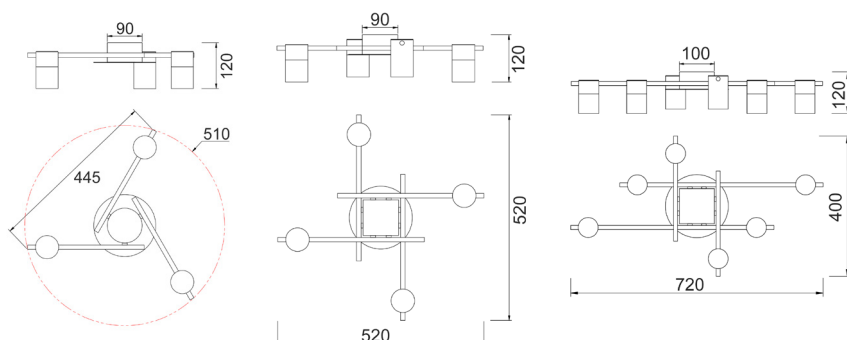

Warning: Adjustable Head but Maximum 15° either way. Adjusting more than the suggested angle will cause damage to the fitting.

Part No.	Description	Dimensions (mm)	Base (mm)	Canopy (mm)	Weight (kg)	Box (cm)	Carton Qty
TACHE7	SPOT GU10 X 3 Interior Ceiling Chrome OD510mm H120mm Adj	Ø510xH120	Ø160	Ø90x45	1.6	47x42x14	1/1
TACHE8	SPOT GU10 X 4 Interior Ceiling Chrome OD520mm H120mm Adj	520x520xH120	Ø160	Ø90x45	1.6	43x42x14	1/1
TACHE9	SPOT GU10 X 6 Interior Ceiling Chrome OD720mm H120mm Adj	720x400xH120	Ø180	Ø100x45	3.5	66x42x14	1/1

Warning: Adjustable Head but Maximum 15° either way. Adjusting more than the suggested angle will cause damage to the fitting.

Part No.	Description	Dimensions (mm)	Base (mm)	Canopy (mm)	Weight (kg)	Box (cm)	Carton Qty
TACHE10	SPOT GU10 X 3 Interior Ceiling BLK OD510mm H120mm Adj	Ø510xH120	Ø160	Ø90x45	1.6	47x42x14	1/1
TACHE11	SPOT GU10 X 4 Interior Ceiling BLK OD520mm H120mm Adj	520x520xH120	Ø160	Ø90x45	1.6	43x42x14	1/1
TACHE12	SPOT GU10 X 6 Interior Ceiling BLK OD720mm H120mm Adj	720x400xH120	Ø180	Ø100x45	3.5	66x42x14	1/1

Warning: Adjustable Head but Maximum 15° either way. Adjusting more than the suggested angle will cause damage to the fitting.

Part No.	Description	Dimensions (mm)	Base (mm)	Canopy (mm)	Weight (kg)	Box (cm)	Carton Qty
TACHE13	SPOT GU10 X 3 Interior Ceiling WH OD510mm H120mm Adj	Ø510xH120	Ø160	Ø90x45	1.6	47x42x14	1/1
TACHE14	SPOT GU10 X 4 Interior Ceiling WH OD520mm H120mm Adj	520x520xH120	Ø160	Ø90x45	1.6	43x42x14	1/1
TACHE15	SPOT GU10 X 6 Interior Ceiling WH OD720mm H120mm Adj	720x400xH120	Ø180	Ø100x45	3.5	66x42x14	1/1