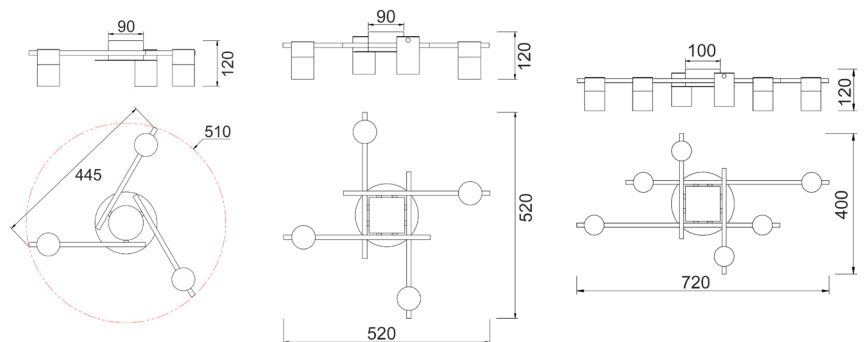

Warning: Adjustable Head but Maximum 15° either way. Adjusting more than the suggested angle will cause damage to the fitting.

Part No.	Description	Dimensions (mm)	Base	Canopy (mm)	Weight (kg)	Box (cm)	Carton Qty
TACHE4	SPOT GU10 X 3 Interior Ceiling Light Adj Blk & Ant/ Brs Head w/Brs Rnd Base + RND BLK Canopy	Ø510xH120	Ø160	Ø90x45	1.6	47x42x14	1/1
TACHE5	SPOT GU10 X 4 Interior Ceiling Light Adj Blk & Ant/ Brs Head w/Brs Rnd Base + SQ BLK Canopy	520x520xH120	Ø160	90x90x45	1.6	43x42x14	1/1
TACHE6	SPOT GU10 X 6 Interior Ceiling Light Adj Blk & Ant/ Brs Head w/Brs Rnd Base + SQ BLK Canopy	720x400xH120	Ø180	100x100x50	3.5	66x42x14	1/1

Warning: Adjustable Head but Maximum 15° either way. Adjusting more than the suggested angle will cause damage to the fitting.

Part No.	Description	Dimensions (mm)	Base (mm)	Canopy (mm)	Weight (kg)	Box (cm)	Carton Qty
TACHE7	SPOT GU10 X 3 Interior Ceiling Chrome OD510mm H120mm Adj	Ø510xH120	Ø160	Ø90x45	1.6	47x42x14	1/1
TACHE8	SPOT GU10 X 4 Interior Ceiling Chrome OD520mm H120mm Adj	520x520xH120	Ø160	Ø90x45	1.6	43x42x14	1/1
TACHE9	SPOT GU10 X 6 Interior Ceiling Chrome OD720mm H120mm Adj	720x400xH120	Ø180	Ø100x45	3.5	66x42x14	1/1

Warning: Adjustable Head but Maximum 15° either way. Adjusting more than the suggested angle will cause damage to the fitting.

Part No.	Description	Dimensions (mm)	Base (mm)	Canopy (mm)	Weight (kg)	Box (cm)	Carton Qty
TACHE10	SPOT GU10 X 3 Interior Ceiling BLK OD510mm H120mm Adj	Ø510xH120	Ø160	Ø90x45	1.6	47x42x14	1/1
TACHE11	SPOT GU10 X 4 Interior Ceiling BLK OD520mm H120mm Adj	520x520xH120	Ø160	Ø90x45	1.6	43x42x14	1/1
TACHE12	SPOT GU10 X 6 Interior Ceiling BLK OD720mm H120mm Adj	720x400xH120	Ø180	Ø100x45	3.5	66x42x14	1/1