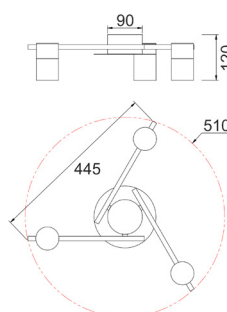

Warning: Adjustable Head but Maximum 15° either way. Adjusting more than the suggested angle will cause damage to the fitting.

Part No.	Description	Dimensions (mm)	Base (mm)	Canopy (mm)	Weight (kg)	Box (cm)	Carton Qty
TACHE1	SPOT GU10 X 3 Interior Ceiling Light Adj Ant/Brs Head w/Brs Rnd Base + RND BLK Canopy	Ø510xH120	Ø160	Ø90x45	1.6	47x42x14	1/1
TACHE2	SPOT GU10 X 4 Interior Ceiling Light Adj Ant/Brs Head w/Brs Rnd Base + SQ BLK Canopy	520x520xH120	Ø160	90x90x45	1.6	43x42x14	1/1
TACHE3	SPOT GU10 X 6 Interior Ceiling Light Adj Ant/Brs Head w/Brs Rnd Base + SQ BLK Canopy	720x400xH120	Ø180	100x100x50	3.5	66x42x14	1/1

Warning: Adjustable Head but Maximum 15° either way. Adjusting more than the suggested angle will cause damage to the fitting.

Part No.	Description	Dimensions (mm)	Base	Canopy (mm)	Weight (kg)	Box (cm)	Carton Qty
TACHE4	SPOT GU10 X 3 Interior Ceiling Light Adj Blk & Ant/ Brs Head w/Brs Rnd Base + RND BLK Canopy	Ø510xH120	Ø160	Ø90x45	1.6	47x42x14	1/1
TACHE5	SPOT GU10 X 4 Interior Ceiling Light Adj Blk & Ant/ Brs Head w/Brs Rnd Base + SQ BLK Canopy	520x520xH120	Ø160	90x90x45	1.6	43x42x14	1/1
TACHE6	SPOT GU10 X 6 Interior Ceiling Light Adj Blk & Ant/ Brs Head w/Brs Rnd Base + SQ BLK Canopy	720x400xH120	Ø180	100x100x50	3.5	66x42x14	1/1

Warning: Adjustable Head but Maximum 15° either way. Adjusting more than the suggested angle will cause damage to the fitting.

Part No.	Description	Dimensions (mm)	Base (mm)	Canopy (mm)	Weight (kg)	Box (cm)	Carton Qty
TACHE7	SPOT GU10 X 3 Interior Ceiling Chrome OD510mm H120mm Adj	Ø510xH120	Ø160	Ø90x45	1.6	47x42x14	1/1
TACHE8	SPOT GU10 X 4 Interior Ceiling Chrome OD520mm H120mm Adj	520x520xH120	Ø160	Ø90x45	1.6	43x42x14	1/1
TACHE9	SPOT GU10 X 6 Interior Ceiling Chrome OD720mm H120mm Adj	720x400xH120	Ø180	Ø100x45	3.5	66x42x14	1/1