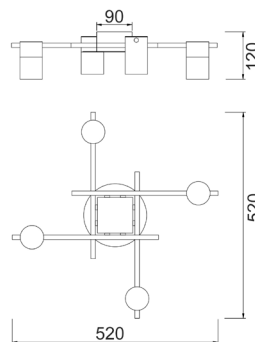

Warning: Adjustable Head but Maximum 15° either way. Adjusting more than the suggested angle will cause damage to the fitting.

Part No.	Description	Dimensions (mm)	Base (mm)	Canopy (mm)	Weight (kg)	Box (cm)	Carton Qty
TACHE1	SPOT GU10 X 3 Interior Ceiling Light Adj Ant/Brs Head w/Brs Rnd Base + RND BLK Canopy	Ø510xH120	Ø160	Ø90x45	1.6	47x42x14	1/1
TACHE2	SPOT GU10 X 4 Interior Ceiling Light Adj Ant/Brs Head w/Brs Rnd Base + SQ BLK Canopy	520x520xH120	Ø160	90x90x45	1.6	43x42x14	1/1
TACHE3	SPOT GU10 X 6 Interior Ceiling Light Adj Ant/Brs Head w/Brs Rnd Base + SQ BLK Canopy	720x400xH120	Ø180	100x100x50	3.5	66x42x14	1/1

Warning: Adjustable Head but Maximum 15° either way. Adjusting more than the suggested angle will cause damage to the fitting.

Part No.	Description	Dimensions (mm)	Base	Canopy (mm)	Weight (kg)	Box (cm)	Carton Qty
TACHE4	SPOT GU10 X 3 Interior Ceiling Light Adj Blk & Ant/ Brs Head w/Brs Rnd Base + RND BLK Canopy	Ø510xH120	Ø160	Ø90x45	1.6	47x42x14	1/1
TACHE5	SPOT GU10 X 4 Interior Ceiling Light Adj Blk & Ant/ Brs Head w/Brs Rnd Base + SQ BLK Canopy	520x520xH120	Ø160	90x90x45	1.6	43x42x14	1/1
TACHE6	SPOT GU10 X 6 Interior Ceiling Light Adj Blk & Ant/ Brs Head w/Brs Rnd Base + SQ BLK Canopy	720x400xH120	Ø180	100x100x50	3.5	66x42x14	1/1

Warning: Adjustable Head but Maximum 15° either way. Adjusting more than the suggested angle will cause damage to the fitting.

Part No.	Description	Dimensions (mm)	Base (mm)	Canopy (mm)	Weight (kg)	Box (cm)	Carton Qty
TACHE7	SPOT GU10 X 3 Interior Ceiling Chrome OD510mm H120mm Adj	Ø510xH120	Ø160	Ø90x45	1.6	47x42x14	1/1
TACHE8	SPOT GU10 X 4 Interior Ceiling Chrome OD520mm H120mm Adj	520x520xH120	Ø160	Ø90x45	1.6	43x42x14	1/1
TACHE9	SPOT GU10 X 6 Interior Ceiling Chrome OD720mm H120mm Adj	720x400xH120	Ø180	Ø100x45	3.5	66x42x14	1/1