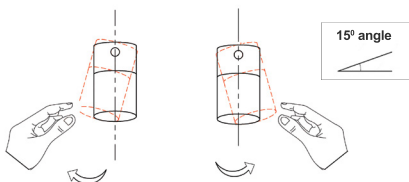

Warning: Adjustable Head but Maximum 15° either way. Adjusting more than the suggested angle will cause damage to the fitting.

Part No.	Description	Dimensions (mm)	Base (mm)	Canopy (mm)	Weight (kg)	Box (cm)	Carton Qty
TACHE1	SPOT GU10 X 3 Interior Ceiling Light Adj Ant/Brs Head w/Brs Rnd Base + RND BLK Canopy	Ø510xH120	Ø160	Ø90x45	1.6	47x42x14	1/1
TACHE2	SPOT GU10 X 4 Interior Ceiling Light Adj Ant/Brs Head w/Brs Rnd Base + SQ BLK Canopy	520x520xH120	Ø160	90x90x45	1.6	43x42x14	1/1
TACHE3	SPOT GU10 X 6 Interior Ceiling Light Adj Ant/Brs Head w/Brs Rnd Base + SQ BLK Canopy	720x400xH120	Ø180	100x100x50	3.5	66x42x14	1/1

Warning: Adjustable Head but Maximum 15° either way. Adjusting more than the suggested angle will cause damage to the fitting.

Part No.	Description	Dimensions (mm)	Base	Canopy (mm)	Weight (kg)	Box (cm)	Carton Qty
TACHE4	SPOT GU10 X 3 Interior Ceiling Light Adj Blk & Ant/ Brs Head w/Brs Rnd Base + RND BLK Canopy	Ø510xH120	Ø160	Ø90x45	1.6	47x42x14	1/1
TACHE5	SPOT GU10 X 4 Interior Ceiling Light Adj Blk & Ant/ Brs Head w/Brs Rnd Base + SQ BLK Canopy	520x520xH120	Ø160	90x90x45	1.6	43x42x14	1/1
TACHE6	SPOT GU10 X 6 Interior Ceiling Light Adj Blk & Ant/ Brs Head w/Brs Rnd Base + SQ BLK Canopy	720x400xH120	Ø180	100x100x50	3.5	66x42x14	1/1

Warning: Adjustable Head but Maximum 15° either way. Adjusting more than the suggested angle will cause damage to the fitting.

Part No.	Description	Dimensions (mm)	Base (mm)	Canopy (mm)	Weight (kg)	Box (cm)	Carton Qty
TACHE7	SPOT GU10 X 3 Interior Ceiling Chrome OD510mm H120mm Adj	Ø510xH120	Ø160	Ø90x45	1.6	47x42x14	1/1
TACHE8	SPOT GU10 X 4 Interior Ceiling Chrome OD520mm H120mm Adj	520x520xH120	Ø160	Ø90x45	1.6	43x42x14	1/1
TACHE9	SPOT GU10 X 6 Interior Ceiling Chrome OD720mm H120mm Adj	720x400xH120	Ø180	Ø100x45	3.5	66x42x14	1/1