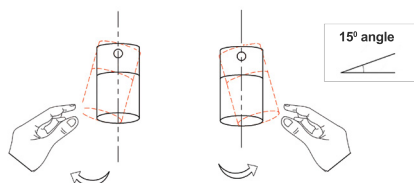

Warning: Adjustable Head but Maximum 15° either way. Adjusting more than the suggested angle will cause damage to the fitting.

Part No.	Description	Dimensions (mm)	Base (mm)	Canopy (mm)	Weight (kg)	Box (cm)	Carton Qty
TACHE1	SPOT GU10 X 3 Interior Ceiling Light Adj Ant/Brs Head w/Brs Rnd Base + RND BLK Canopy	Ø510xH120	Ø160	Ø90x45	1.6	47x42x14	1/1
TACHE2	SPOT GU10 X 4 Interior Ceiling Light Adj Ant/Brs Head w/Brs Rnd Base + SQ BLK Canopy	520x520xH120	Ø160	90x90x45	1.6	43x42x14	1/1
TACHE3	SPOT GU10 X 6 Interior Ceiling Light Adj Ant/Brs Head w/Brs Rnd Base + SQ BLK Canopy	720x400xH120	Ø180	100x100x50	3.5	66x42x14	1/1

Warning: Adjustable Head but Maximum 15° either way. Adjusting more than the suggested angle will cause damage to the fitting.

Part No.	Description	Dimensions (mm)	Base (mm)	Canopy (mm)	Weight (kg)	Box (cm)	Carton Qty
TACHE7	SPOT GU10 X 3 Interior Ceiling Chrome OD510mm H120mm Adj	Ø510xH120	Ø160	Ø90x45	1.6	47x42x14	1/1
TACHE8	SPOT GU10 X 4 Interior Ceiling Chrome OD520mm H120mm Adj	520x520xH120	Ø160	Ø90x45	1.6	43x42x14	1/1
TACHE9	SPOT GU10 X 6 Interior Ceiling Chrome OD720mm H120mm Adj	720x400xH120	Ø180	Ø100x45	3.5	66x42x14	1/1

Warning: Adjustable Head but Maximum 15° either way. Adjusting more than the suggested angle will cause damage to the fitting.

Part No.	Description	Dimensions (mm)	Base (mm)	Canopy (mm)	Weight (kg)	Box (cm)	Carton Qty
TACHE13	SPOT GU10 X 3 Interior Ceiling WH OD510mm H120mm Adj	Ø510xH120	Ø160	Ø90x45	1.6	47x42x14	1/1
TACHE14	SPOT GU10 X 4 Interior Ceiling WH OD520mm H120mm Adj	520x520xH120	Ø160	Ø90x45	1.6	43x42x14	1/1
TACHE15	SPOT GU10 X 6 Interior Ceiling WH OD720mm H120mm Adj	720x400xH120	Ø180	Ø100x45	3.5	66x42x14	1/1