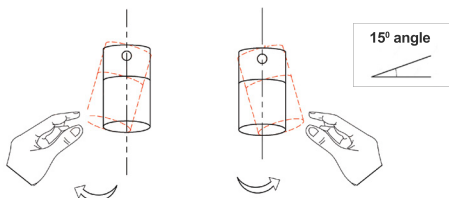

Warning: Adjustable Head but Maximum 15° either way. Adjusting more than the suggested angle will cause damage to the fitting.

Part No.	Description	Dimensions (mm)	Base (mm)	Canopy (mm)	Weight (kg)	Box (cm)	Carton Qty
TACHE1	SPOT GU10 X 3 Interior Ceiling Light Adj Ant/Brs Head w/Brs Rnd Base + RND BLK Canopy	Ø510xH120	Ø160	Ø90x45	1.6	47x42x14	1/1
TACHE2	SPOT GU10 X 4 Interior Ceiling Light Adj Ant/Brs Head w/Brs Rnd Base + SQ BLK Canopy	520x520xH120	Ø160	90x90x45	1.6	43x42x14	1/1
TACHE3	SPOT GU10 X 6 Interior Ceiling Light Adj Ant/Brs Head w/Brs Rnd Base + SQ BLK Canopy	720x400xH120	Ø180	100x100x50	3.5	66x42x14	1/1

Warning: Adjustable Head but Maximum 15° either way. Adjusting more than the suggested angle will cause damage to the fitting.

Part No.	Description	Dimensions (mm)	Base	Canopy (mm)	Weight (kg)	Box (cm)	Carton Qty
TACHE4	SPOT GU10 X 3 Interior Ceiling Light Adj Blk & Ant/ Brs Head w/Brs Rnd Base + RND BLK Canopy	Ø510xH120	Ø160	Ø90x45	1.6	47x42x14	1/1
TACHE5	SPOT GU10 X 4 Interior Ceiling Light Adj Blk & Ant/ Brs Head w/Brs Rnd Base + SQ BLK Canopy	520x520xH120	Ø160	90x90x45	1.6	43x42x14	1/1
TACHE6	SPOT GU10 X 6 Interior Ceiling Light Adj Blk & Ant/ Brs Head w/Brs Rnd Base + SQ BLK Canopy	720x400xH120	Ø180	100x100x50	3.5	66x42x14	1/1

Warning: Adjustable Head but Maximum 15° either way. Adjusting more than the suggested angle will cause damage to the fitting.

Part No.	Description	Dimensions (mm)	Base (mm)	Canopy (mm)	Weight (kg)	Box (cm)	Carton Qty
TACHE7	SPOT GU10 X 3 Interior Ceiling Chrome OD510mm H120mm Adj	Ø510xH120	Ø160	Ø90x45	1.6	47x42x14	1/1
TACHE8	SPOT GU10 X 4 Interior Ceiling Chrome OD520mm H120mm Adj	520x520xH120	Ø160	Ø90x45	1.6	43x42x14	1/1
TACHE9	SPOT GU10 X 6 Interior Ceiling Chrome OD720mm H120mm Adj	720x400xH120	Ø180	Ø100x45	3.5	66x42x14	1/1