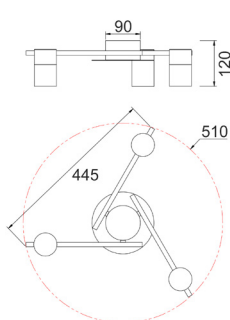

Warning: Adjustable Head but Maximum 15° either way. Adjusting more than the suggested angle will cause damage to the fitting.

Part No.	Description	Dimensions (mm)	Base (mm)	Canopy (mm)	Weight (kg)	Box (cm)	Carton Qty
TACHE1	SPOT GU10 X 3 Interior Ceiling Light Adj Ant/Brs Head w/Brs Rnd Base + RND BLK Canopy	Ø510xH120	Ø160	Ø90x45	1.6	47x42x14	1/1
TACHE2	SPOT GU10 X 4 Interior Ceiling Light Adj Ant/Brs Head w/Brs Rnd Base + SQ BLK Canopy	520x520xH120	Ø160	90x90x45	1.6	43x42x14	1/1
TACHE3	SPOT GU10 X 6 Interior Ceiling Light Adj Ant/Brs Head w/Brs Rnd Base + SQ BLK Canopy	720x400xH120	Ø180	100x100x50	3.5	66x42x14	1/1

Warning: Adjustable Head but Maximum 15° either way. Adjusting more than the suggested angle will cause damage to the fitting.

Part No.	Description	Dimensions (mm)	Base (mm)	Canopy (mm)	Weight (kg)	Box (cm)	Carton Qty
TACHE10	SPOT GU10 X 3 Interior Ceiling BLK OD510mm H120mm Adj	Ø510xH120	Ø160	Ø90x45	1.6	47x42x14	1/1
TACHE11	SPOT GU10 X 4 Interior Ceiling BLK OD520mm H120mm Adj	520x520xH120	Ø160	Ø90x45	1.6	43x42x14	1/1
TACHE12	SPOT GU10 X 6 Interior Ceiling BLK OD720mm H120mm Adj	720x400xH120	Ø180	Ø100x45	3.5	66x42x14	1/1

Warning: Adjustable Head but Maximum 15° either way. Adjusting more than the suggested angle will cause damage to the fitting.

Part No.	Description	Dimensions (mm)	Base (mm)	Canopy (mm)	Weight (kg)	Box (cm)	Carton Qty
TACHE13	SPOT GU10 X 3 Interior Ceiling WH OD510mm H120mm Adj	Ø510xH120	Ø160	Ø90x45	1.6	47x42x14	1/1
TACHE14	SPOT GU10 X 4 Interior Ceiling WH OD520mm H120mm Adj	520x520xH120	Ø160	Ø90x45	1.6	43x42x14	1/1
TACHE15	SPOT GU10 X 6 Interior Ceiling WH OD720mm H120mm Adj	720x400xH120	Ø180	Ø100x45	3.5	66x42x14	1/1