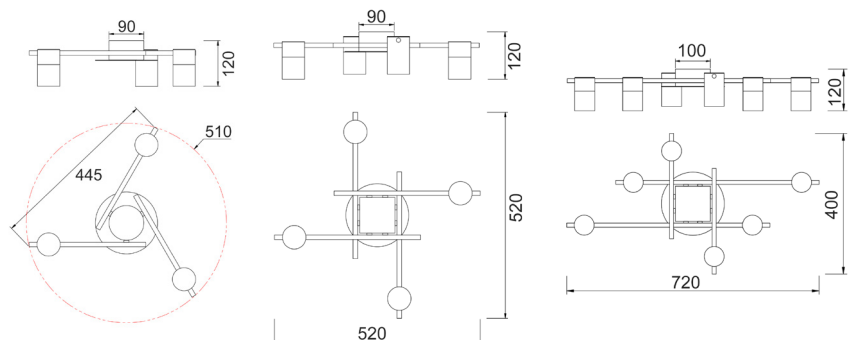

Warning: Adjustable Head but Maximum 15° either way. Adjusting more than the suggested angle will cause damage to the fitting.

Part No.	Description	Dimensions (mm)	Base (mm)	Canopy (mm)	Weight (kg)	Box (cm)	Carton Qty
TACHE7	SPOT GU10 X 3 Interior Ceiling Chrome OD510mm H120mm Adj	Ø510xH120	Ø160	Ø90x45	1.6	47x42x14	1/1
TACHE8	SPOT GU10 X 4 Interior Ceiling Chrome OD520mm H120mm Adj	520x520xH120	Ø160	Ø90x45	1.6	43x42x14	1/1
TACHE9	SPOT GU10 X 6 Interior Ceiling Chrome OD720mm H120mm Adj	720x400xH120	Ø180	Ø100x45	3.5	66x42x14	1/1

Warning: Adjustable Head but Maximum 15° either way. Adjusting more than the suggested angle will cause damage to the fitting.

Part No.	Description	Dimensions (mm)	Base (mm)	Canopy (mm)	Weight (kg)	Box (cm)	Carton Qty
TACHE10	SPOT GU10 X 3 Interior Ceiling BLK OD510mm H120mm Adj	Ø510xH120	Ø160	Ø90x45	1.6	47x42x14	1/1
TACHE11	SPOT GU10 X 4 Interior Ceiling BLK OD520mm H120mm Adj	520x520xH120	Ø160	Ø90x45	1.6	43x42x14	1/1
TACHE12	SPOT GU10 X 6 Interior Ceiling BLK OD720mm H120mm Adj	720x400xH120	Ø180	Ø100x45	3.5	66x42x14	1/1

Warning: Adjustable Head but Maximum 15° either way. Adjusting more than the suggested angle will cause damage to the fitting.

Part No.	Description	Dimensions (mm)	Base (mm)	Canopy (mm)	Weight (kg)	Box (cm)	Carton Qty
TACHE13	SPOT GU10 X 3 Interior Ceiling WH OD510mm H120mm Adj	Ø510xH120	Ø160	Ø90x45	1.6	47x42x14	1/1
TACHE14	SPOT GU10 X 4 Interior Ceiling WH OD520mm H120mm Adj	520x520xH120	Ø160	Ø90x45	1.6	43x42x14	1/1
TACHE15	SPOT GU10 X 6 Interior Ceiling WH OD720mm H120mm Adj	720x400xH120	Ø180	Ø100x45	3.5	66x42x14	1/1