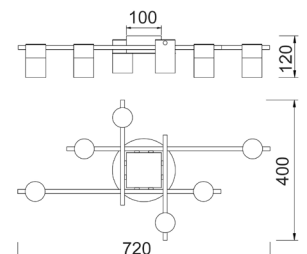

Warning: Adjustable Head but Maximum 15° either way. Adjusting more than the suggested angle will cause damage to the fitting.

Part No.	Description	Dimensions (mm)	Base (mm)	Canopy (mm)	Weight (kg)	Box (cm)	Carton Qty
TACHE1	SPOT GU10 X 3 Interior Ceiling Light Adj Ant/Brs Head w/Brs Rnd Base + RND BLK Canopy	Ø510xH120	Ø160	Ø90x45	1.6	47x42x14	1/1
TACHE2	SPOT GU10 X 4 Interior Ceiling Light Adj Ant/Brs Head w/Brs Rnd Base + SQ BLK Canopy	520x520xH120	Ø160	90x90x45	1.6	43x42x14	1/1
TACHE3	SPOT GU10 X 6 Interior Ceiling Light Adj Ant/Brs Head w/Brs Rnd Base + SQ BLK Canopy	720x400xH120	Ø180	100x100x50	3.5	66x42x14	1/1

Warning: Adjustable Head but Maximum 15° either way. Adjusting more than the suggested angle will cause damage to the fitting.

Part No.	Description	Dimensions (mm)	Base	Canopy (mm)	Weight (kg)	Box (cm)	Carton Qty
TACHE4	SPOT GU10 X 3 Interior Ceiling Light Adj Blk & Ant/ Brs Head w/Brs Rnd Base + RND BLK Canopy	Ø510xH120	Ø160	Ø90x45	1.6	47x42x14	1/1
TACHE5	SPOT GU10 X 4 Interior Ceiling Light Adj Blk & Ant/ Brs Head w/Brs Rnd Base + SQ BLK Canopy	520x520xH120	Ø160	90x90x45	1.6	43x42x14	1/1
TACHE6	SPOT GU10 X 6 Interior Ceiling Light Adj Blk & Ant/ Brs Head w/Brs Rnd Base + SQ BLK Canopy	720x400xH120	Ø180	100x100x50	3.5	66x42x14	1/1

Warning: Adjustable Head but Maximum 15° either way. Adjusting more than the suggested angle will cause damage to the fitting.

Part No.	Description	Dimensions (mm)	Base (mm)	Canopy (mm)	Weight (kg)	Box (cm)	Carton Qty
TACHE7	SPOT GU10 X 3 Interior Ceiling Chrome OD510mm H120mm Adj	Ø510xH120	Ø160	Ø90x45	1.6	47x42x14	1/1
TACHE8	SPOT GU10 X 4 Interior Ceiling Chrome OD520mm H120mm Adj	520x520xH120	Ø160	Ø90x45	1.6	43x42x14	1/1
TACHE9	SPOT GU10 X 6 Interior Ceiling Chrome OD720mm H120mm Adj	720x400xH120	Ø180	Ø100x45	3.5	66x42x14	1/1