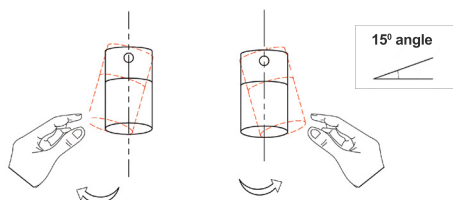

Warning: Adjustable Head but Maximum 15° either way. Adjusting more than the suggested angle will cause damage to the fitting.

Part No.	Description	Dimensions (mm)	Base (mm)	Canopy (mm)	Weight (kg)	Box (cm)	Carton Qty
TACHE7	SPOT GU10 X 3 Interior Ceiling Chrome OD510mm H120mm Adj	Ø510xH120	Ø160	Ø90x45	1.6	47x42x14	1/1
TACHE8	SPOT GU10 X 4 Interior Ceiling Chrome OD520mm H120mm Adj	520x520xH120	Ø160	Ø90x45	1.6	43x42x14	1/1
TACHE9	SPOT GU10 X 6 Interior Ceiling Chrome OD720mm H120mm Adj	720x400xH120	Ø180	Ø100x45	3.5	66x42x14	1/1

Warning: Adjustable Head but Maximum 15° either way. Adjusting more than the suggested angle will cause damage to the fitting.

Part No.	Description	Dimensions (mm)	Base (mm)	Canopy (mm)	Weight (kg)	Box (cm)	Carton Qty
TACHE10	SPOT GU10 X 3 Interior Ceiling BLK OD510mm H120mm Adj	Ø510xH120	Ø160	Ø90x45	1.6	47x42x14	1/1
TACHE11	SPOT GU10 X 4 Interior Ceiling BLK OD520mm H120mm Adj	520x520xH120	Ø160	Ø90x45	1.6	43x42x14	1/1
TACHE12	SPOT GU10 X 6 Interior Ceiling BLK OD720mm H120mm Adj	720x400xH120	Ø180	Ø100x45	3.5	66x42x14	1/1

TACHE13-15

INTERIOR SPOT CEILING LIGHTS

with Adjustable White Heads and White Base

TACHE13

TACHE14

TACHE15

PRODUCT FEATURES:

- Input voltage: 220-240V
- Material: aluminium
- Lamp holder: GU10 (Max.35W globe)
- Globe not included
- For indoor use only
- Warranty: 1 year replacement

Warning: Adjustable Head but Maximum 15° either way. Adjusting more than the suggested angle will cause damage to the fitting.

Part No.	Description	Dimensions (mm)	Base (mm)	Canopy (mm)	Weight (kg)	Box (cm)	Carton Qty
TACHE13	SPOT GU10 X 3 Interior Ceiling WH OD510mm H120mm Adj	Ø510xH120	Ø160	Ø90x45	1.6	47x42x14	1/1
TACHE14	SPOT GU10 X 4 Interior Ceiling WH OD520mm H120mm Adj	520x520xH120	Ø160	Ø90x45	1.6	43x42x14	1/1
TACHE15	SPOT GU10 X 6 Interior Ceiling WH OD720mm H120mm Adj	720x400xH120	Ø180	Ø100x45	3.5	66x42x14	1/1