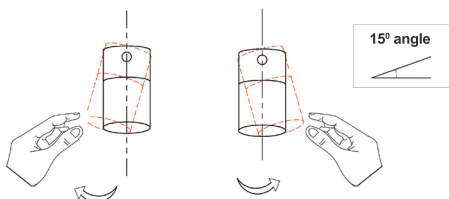

Warning: Adjustable Head but Maximum 15° either way. Adjusting more than the suggested angle will cause damage to the fitting.

Part No.	Description	Dimensions (mm)	Base (mm)	Canopy (mm)	Weight (kg)	Box (cm)	Carton Qty
TACHE1	SPOT GU10 X 3 Interior Ceiling Light Adj Ant/Brs Head w/Brs Rnd Base + RND BLK Canopy	Ø510xH120	Ø160	Ø90x45	1.6	47x42x14	1/1
TACHE2	SPOT GU10 X 4 Interior Ceiling Light Adj Ant/Brs Head w/Brs Rnd Base + SQ BLK Canopy	520x520xH120	Ø160	90x90x45	1.6	43x42x14	1/1
TACHE3	SPOT GU10 X 6 Interior Ceiling Light Adj Ant/Brs Head w/Brs Rnd Base + SQ BLK Canopy	720x400xH120	Ø180	100x100x50	3.5	66x42x14	1/1

Warning: Adjustable Head but Maximum 15° either way. Adjusting more than the suggested angle will cause damage to the fitting.

Part No.	Description	Dimensions (mm)	Base (mm)	Canopy (mm)	Weight (kg)	Box (cm)	Carton Qty
TACHE7	SPOT GU10 X 3 Interior Ceiling Chrome OD510mm H120mm Adj	Ø510xH120	Ø160	Ø90x45	1.6	47x42x14	1/1
TACHE8	SPOT GU10 X 4 Interior Ceiling Chrome OD520mm H120mm Adj	520x520xH120	Ø160	Ø90x45	1.6	43x42x14	1/1
TACHE9	SPOT GU10 X 6 Interior Ceiling Chrome OD720mm H120mm Adj	720x400xH120	Ø180	Ø100x45	3.5	66x42x14	1/1

TACHE10-12

INTERIOR SPOT CEILING LIGHTS

with Adjustable Black Heads and Black Base

TACHE10

TACHE11

TACHE12

PRODUCT FEATURES:

- Input voltage: 220-240V
- Material: aluminium
- Lamp holder: GU10 (Max.35W globe)
- Globe not included
- For indoor use only
- Warranty: 1 year replacement

Warning: Adjustable Head but Maximum 15° either way. Adjusting more than the suggested angle will cause damage to the fitting.

Part No.	Description	Dimensions (mm)	Base (mm)	Canopy (mm)	Weight (kg)	Box (cm)	Carton Qty
TACHE10	SPOT GU10 X 3 Interior Ceiling BLK OD510mm H120mm Adj	Ø510xH120	Ø160	Ø90x45	1.6	47x42x14	1/1
TACHE11	SPOT GU10 X 4 Interior Ceiling BLK OD520mm H120mm Adj	520x520xH120	Ø160	Ø90x45	1.6	43x42x14	1/1
TACHE12	SPOT GU10 X 6 Interior Ceiling BLK OD720mm H120mm Adj	720x400xH120	Ø180	Ø100x45	3.5	66x42x14	1/1