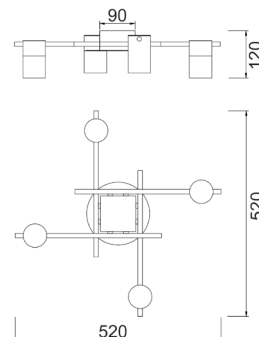

Warning: Adjustable Head but Maximum 15° either way. Adjusting more than the suggested angle will cause damage to the fitting.

Part No.	Description	Dimensions (mm)	Base (mm)	Canopy (mm)	Weight (kg)	Box (cm)	Carton Qty
TACHE1	SPOT GU10 X 3 Interior Ceiling Light Adj Ant/Brs Head w/Brs Rnd Base + RND BLK Canopy	Ø510xH120	Ø160	Ø90x45	1.6	47x42x14	1/1
TACHE2	SPOT GU10 X 4 Interior Ceiling Light Adj Ant/Brs Head w/Brs Rnd Base + SQ BLK Canopy	520x520xH120	Ø160	90x90x45	1.6	43x42x14	1/1
TACHE3	SPOT GU10 X 6 Interior Ceiling Light Adj Ant/Brs Head w/Brs Rnd Base + SQ BLK Canopy	720x400xH120	Ø180	100x100x50	3.5	66x42x14	1/1

Warning: Adjustable Head but Maximum 15° either way. Adjusting more than the suggested angle will cause damage to the fitting.

Part No.	Description	Dimensions (mm)	Base	Canopy (mm)	Weight (kg)	Box (cm)	Carton Qty
TACHE4	SPOT GU10 X 3 Interior Ceiling Light Adj Blk & Ant/ Brs Head w/Brs Rnd Base + RND BLK Canopy	Ø510xH120	Ø160	Ø90x45	1.6	47x42x14	1/1
TACHE5	SPOT GU10 X 4 Interior Ceiling Light Adj Blk & Ant/ Brs Head w/Brs Rnd Base + SQ BLK Canopy	520x520xH120	Ø160	90x90x45	1.6	43x42x14	1/1
TACHE6	SPOT GU10 X 6 Interior Ceiling Light Adj Blk & Ant/ Brs Head w/Brs Rnd Base + SQ BLK Canopy	720x400xH120	Ø180	100x100x50	3.5	66x42x14	1/1

Warning: Adjustable Head but Maximum 15° either way. Adjusting more than the suggested angle will cause damage to the fitting.

Part No.	Description	Dimensions (mm)	Base (mm)	Canopy (mm)	Weight (kg)	Box (cm)	Carton Qty
TACHE7	SPOT GU10 X 3 Interior Ceiling Chrome OD510mm H120mm Adj	Ø510xH120	Ø160	Ø90x45	1.6	47x42x14	1/1
TACHE8	SPOT GU10 X 4 Interior Ceiling Chrome OD520mm H120mm Adj	520x520xH120	Ø160	Ø90x45	1.6	43x42x14	1/1
TACHE9	SPOT GU10 X 6 Interior Ceiling Chrome OD720mm H120mm Adj	720x400xH120	Ø180	Ø100x45	3.5	66x42x14	1/1