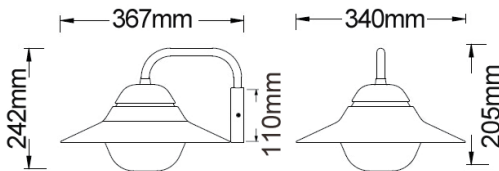

### Exterior pendant & surface mounted wall lamps

- Input voltage range: 220-240V AC 50/60Hz
- Shade: aluminium
- Diffuser: glass
- Lamp holder: E27 (Max.60W HAL/ 10W LED)
- Globes not included

▲ SPY-C1

▲ SPY-C2

▲ SPY-W1

▲ SPY-W2

PART No.	DESCRIPTION	LENGTH (mm)	CABLE (mm)	DIAM/WIDTH (mm)	CANOPY OD(mm)	CARTON QTY
SPY-C1	EXTERIOR ES PENDANT WH WITH FROSTED DIFFUSER	205	3000	Ø340	Ø110	1/12
SPY-C2	EXTERIOR ES PENDANT BLK WITH FROSTED DIFFUSER	205	3000	Ø340	Ø110	1/12
SPY-W1	EXTERIOR ES WALL LAMP WH WITH FROSTED DIFFUSER	242	-	367	-	1/8
SPY-W2	EXTERIOR ES WALL LAMP BLK WITH FROSTED DIFFUSER	242	-	367	-	1/8