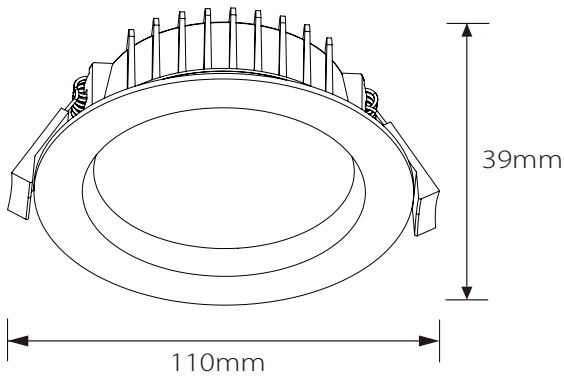

PRODUCT SPECIFICATIONS

Material: Aluminium including Heat Sink

Colour: Matt White or Matt Black

Cut Out: 90mm

IP Rating: IP44

Lamp Base: Built in LED

CRI: ≥90

Wiring: Parallel

Dimmable: Yes (Triac)

Warranty: 2 Years Replacement**

DIMENSIONS

Product Ordering

IMAGE	PART NUMBER	COLOURTEMP	LUMENS	INPUT	BEAM ANGLE	INCLUDED LED
	HV5527T-BLK	3000k	800lm	240v AC Supplied with Flex & Plug	120°	10w Built in LED
		4000k	825lm			
		5500k	850lm			
	HV5527T-WHT	3000k	800lm			
		4000k	825lm			
		5500k	850lm			