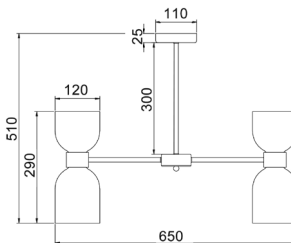

Decor Lighting

CLESSIDRA

Ellipse Smokey Black Mirror Finished Glass Pendant Lights

- Input voltage: 220-240V
- Material: iron & glass
- Lamp holder: E27 (Max.72W globe)
- Globe not included
- For indoor use only

CLESSIDRA1

CLESSIDRA1X3R

CLESSIDRA3

Part No.	CLESSIDRA1, CLESSIDRA1X3R, CLESSIDRA3
Description	PENDANT Smokey Black Glass Ellipse
Material	Iron & glass
Lamp holder	CLESSIDRA1: 1XE27 (Max.72W) CLESSIDRA1x3R: 3XE27 (Max.72W) CLESSIDRA3: 12XE27 (Max.72W)
Product Dimensions	Please see the line drawing
Suspension	CLESSIDRA1: 3000mm cable CLESSIDRA1x3R: 2600/ 2800/ 3000mm cable CLESSIDRA3: 300mm Rod
Canopy size	CLESSIDRA1: Ø100x25mm CLESSIDRA1x3R: Ø250x25mm CLESSIDRA3: Ø110x25mm
Box Weight	CLESSIDRA1: 1kg CLESSIDRA1x3R: 3kg CLESSIDRA3: 11kg
Box Dimensions	CLESSIDRA1: 32x18x27cm CLESSIDRA1x3R: 31x30x41cm CLESSIDRA3: 45x31x49cm
Carton QTY	1/1

Decor Lighting

CLESSIDRA

Opal Ellipse Glass Pendant Lights

- Input voltage: 220-240V
- Material: iron & glass
- Lamp holder: E27 (Max.72W globe)
- Globe not included
- For indoor use only

Part No.	CLESSIDRA2, CLESSIDRA2X3R, CLESSIDRA4
Description	PENDANT Opal Glass Ellipse
Material	Iron & glass
Lamp holder	CLESSIDRA2: 1XE27 (Max.72W) CLESSIDRA2x3R: 3XE27 (Max.72W) CLESSIDRA4: 12XE27 (Max.72W)
Product Dimensions	Please see the line drawing
Suspension	CLESSIDRA2: 3000mm cable CLESSIDRA2x3R: 2600/ 2800/ 3000mm cable CLESSIDRA4: 300mm Rod
Canopy size	CLESSIDRA2: Ø100x25mm CLESSIDRA2x3R: Ø250x25mm CLESSIDRA4: Ø110x25mm
Box Weight	CLESSIDRA2: 1kg CLESSIDRA2x3R: 3kg CLESSIDRA4: 11kg
Box Dimensions	CLESSIDRA2: 32x18x27cm CLESSIDRA2x3R: 31x30x41cm CLESSIDRA4: 45x31x49cm
Carton QTY	1/1