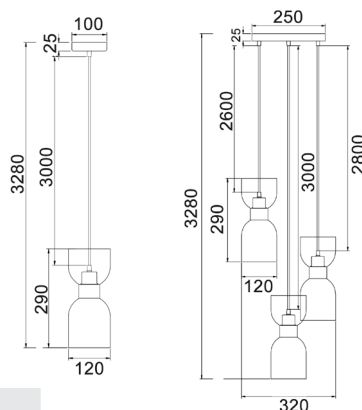

Decor Lighting

CLESSIDRA

Ellipse Smokey Black Mirror Finished Glass Pendant Lights

- Input voltage: 220-240V
- Material: iron & glass
- Lamp holder: E27 (Max.72W globe)
- Globe not included
- For indoor use only

CLESSIDRA1

CLESSIDRA1X3R

CLESSIDRA3

Part No.	CLESSIDRA1, CLESSIDRA1X3R, CLESSIDRA3
Description	PENDANT Smokey Black Glass Ellipse
Material	Iron & glass
Lamp holder	CLESSIDRA1: 1XE27 (Max.72W) CLESSIDRA1x3R: 3XE27 (Max.72W) CLESSIDRA3: 12XE27 (Max.72W)
Product Dimensions	Please see the line drawing
Suspension	CLESSIDRA1: 3000mm cable CLESSIDRA1x3R: 2600/ 2800/ 3000mm cable CLESSIDRA3: 300mm Rod
Canopy size	CLESSIDRA1: Ø100x25mm CLESSIDRA1x3R: Ø250x25mm CLESSIDRA3: Ø110x25mm
Box Weight	CLESSIDRA1: 1kg CLESSIDRA1x3R: 3kg CLESSIDRA3: 11kg
Box Dimensions	CLESSIDRA1: 32x18x27cm CLESSIDRA1x3R: 31x30x41cm CLESSIDRA3: 45x31x49cm
Carton QTY	1/1

Decor Lighting

CLESSIDRA

Opal Ellipse Glass Pendant Lights

- Input voltage: 220-240V
- Material: iron & glass
- Lamp holder: E27 (Max.72W globe)
- Globe not included
- For indoor use only

Part No.	CLESSIDRA2, CLESSIDRA2X3R, CLESSIDRA4
Description	PENDANT Opal Glass Ellipse
Material	Iron & glass
Lamp holder	CLESSIDRA2: 1XE27 (Max.72W) CLESSIDRA2x3R: 3XE27 (Max.72W) CLESSIDRA4: 12XE27 (Max.72W)
Product Dimensions	Please see the line drawing
Suspension	CLESSIDRA2: 3000mm cable CLESSIDRA2x3R: 2600/ 2800/ 3000mm cable CLESSIDRA4: 300mm Rod
Canopy size	CLESSIDRA2: Ø100x25mm CLESSIDRA2x3R: Ø250x25mm CLESSIDRA4: Ø110x25mm
Box Weight	CLESSIDRA2: 1kg CLESSIDRA2x3R: 3kg CLESSIDRA4: 11kg
Box Dimensions	CLESSIDRA2: 32x18x27cm CLESSIDRA2x3R: 31x30x41cm CLESSIDRA4: 45x31x49cm
Carton QTY	1/1