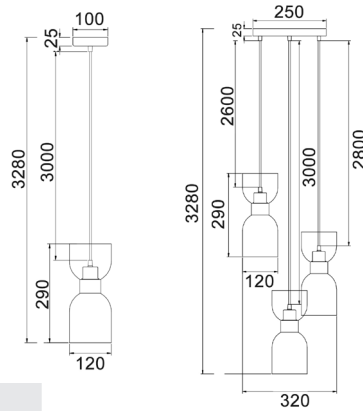

Decor Lighting

CLESSIDRA

Ellipse Smokey Black Mirror Finished Glass Pendant Lights

- Input voltage: 220-240V
- Material: iron & glass
- Lamp holder: E27 (Max.72W globe)
- Globe not included
- For indoor use only

CLESSIDRA1

CLESSIDRA1X3R

CLESSIDRA3

Part No.	CLESSIDRA1, CLESSIDRA1X3R, CLESSIDRA3
Description	PENDANT Smokey Black Glass Ellipse
Material	Iron & glass
Lamp holder	CLESSIDRA1: 1XE27 (Max.72W) CLESSIDRA1x3R: 3XE27 (Max.72W) CLESSIDRA3: 12XE27 (Max.72W)
Product Dimensions	Please see the line drawing
Suspension	CLESSIDRA1: 3000mm cable CLESSIDRA1x3R: 2600/ 2800/ 3000mm cable CLESSIDRA3: 300mm Rod
Canopy size	CLESSIDRA1: Ø100x25mm CLESSIDRA1x3R: Ø250x25mm CLESSIDRA3: Ø110x25mm
Box Weight	CLESSIDRA1: 1kg CLESSIDRA1x3R: 3kg CLESSIDRA3: 11kg
Box Dimensions	CLESSIDRA1: 32x18x27cm CLESSIDRA1x3R: 31x30x41cm CLESSIDRA3: 45x31x49cm
Carton QTY	1/1

Decor Lighting

CLESSIDRA

Opal Ellipse Glass Pendant Lights

- Input voltage: 220-240V
- Material: iron & glass
- Lamp holder: E27 (Max.72W globe)
- Globe not included
- For indoor use only

Part No.	CLESSIDRA2, CLESSIDRA2X3R, CLESSIDRA4
Description	PENDANT Opal Glass Ellipse
Material	Iron & glass
Lamp holder	CLESSIDRA2: 1XE27 (Max.72W) CLESSIDRA2x3R: 3XE27 (Max.72W) CLESSIDRA4: 12XE27 (Max.72W)
Product Dimensions	Please see the line drawing
Suspension	CLESSIDRA2: 3000mm cable CLESSIDRA2x3R: 2600/ 2800/ 3000mm cable CLESSIDRA4: 300mm Rod
Canopy size	CLESSIDRA2: Ø100x25mm CLESSIDRA2x3R: Ø250x25mm CLESSIDRA4: Ø110x25mm
Box Weight	CLESSIDRA2: 1kg CLESSIDRA2x3R: 3kg CLESSIDRA4: 11kg
Box Dimensions	CLESSIDRA2: 32x18x27cm CLESSIDRA2x3R: 31x30x41cm CLESSIDRA4: 45x31x49cm
Carton QTY	1/1