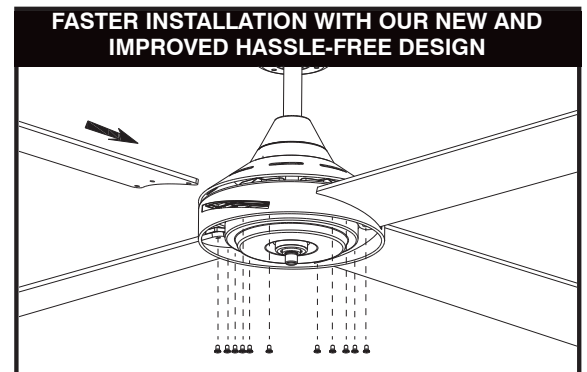

TEMPO PLUS 48" AC CEILING FAN WITH LIGHT

TECHNICAL SPECIFICATIONS

Size	48 inch (1220mm)
Motor Type	AC (Alternate Current)
Operating Voltage	240V / 50Hz
Motor Wattage	65W
Construction	Steel body and canopy
Blade Material	Painted Plywood (x4)
Ceiling install	Hangsure
Blade Pitch	11 degrees
Ceiling Rake	32 degree max. 10 degree max (for 22273/05R) only
Light Wattage:	2 x 40W Max
Base Type:	Screw E27
Control	Wall 3 speed with on/off switch (included) 3 speed remote (for 22273/05R) only
Warranty	3 year in-home plus 3 year replacement (6-Year) <i>*Limited warranty for wall controller, remote controller and light. Refer to warranty card inside the box for more details.</i>
Standards:	AS/NZS 60335-1 AS/NZS 60335-2-80

ACCESSORIES (sold separately)

Extension Rod	100550/05 white 90cm
	100550/06 matt black 90cm
	100550/13 brushed chrome 90cm
	21912/05 white 180cm
	21912/06 matt black 180cm
Remote Kits	99999 Basic remote
	99444 Basic remote
	99222 LCD remote
	99777 Multi fan wall controller
	99111 WiFi wall controller
	99888 WiFi wall controller

AIR MOVEMENT

SPEED	LOW	MED	HIGH
RPM	100	149	202
Power	19W	37W	65W
Airflow	3,349m³/h	5,334m³/h	7,699m³/h

INSTALLATION

Must be installed by a licensed electrician

	MODEL	COLOUR	DESCRIPTION	BOX SIZE	GROSS WEIGHT	BOX QTY	BARCODE/TUN
RETAIL BOX	22273/05	White	Tempo Plus-48 Fan and light	W630 x H266 x D266 mm	7 kg	1 pc	9 312641 222736 >
RETAIL BOX	22273/05R	White	Tempo Plus-48 Fan and light and remote	W630 x H266 x D266 mm	7 kg	1 pc	9 312641 222828 >
RETAIL BOX	22273/13	Brushed Chrome	Tempo Plus-48 Fan and light	W630 x H266 x D266 mm	7 kg	1 pc	9 312641 222750 >
RETAIL BOX	22273/06	Matt Black	Tempo Plus-48 Fan and light	W630 x H266 x D266 mm	7 kg	1 pc	9 312641 222743 >