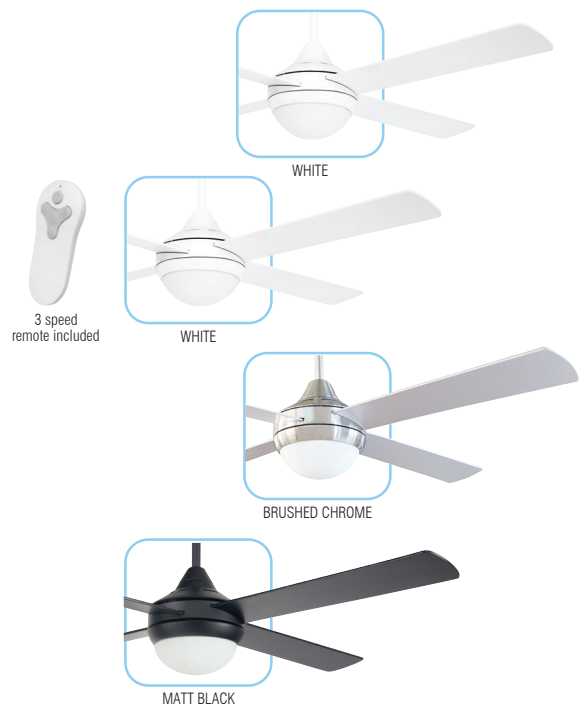

# TEMPO PLUS 48" AC CEILING FAN WITH LIGHT

The great all  
rounder, now  
even better!

Wall control  
Included

<b>48</b> INCH 1220mm	<b>65W</b> AC MOTOR	<b>11°</b> BLADE PITCH	<b>32°</b> CEILING RAKE MAX	<b>7699</b> m <sup>3</sup> /hr AIRFLOW	<b>E27</b> LAMPHOLDER	<b>2x40W</b> MAX LIGHT	<b>6YR</b> WARRANTY
-----------------------------	---------------------------	------------------------------	-----------------------------------	--	--------------------------	---------------------------	------------------------

A contemporary designed ceiling fan with four plywood blades combined with a powerful 65W motor. Now with even better features, including easier blade installation and polyfoam free packaging.

- Steel body and canopy construction, with 4 painted plywood blades
- 3 speed wall control with switch included
- Reversible All-Seasons technology for use all year round
- 85% pre-assembled out of the box for fast installation
- Powerful 65W AC motor
- Light kit uses 2 x 40W max. E27 lampholder (globes not included)
- Uses our Quick Connect Plug System to reduce installation time
- Faster installation with our new and improved hassle-free design
- Suitable for indoor locations around the home
- Compatible with Brilliant remotes and BrilliantSmart fan controllers.

## APPLICATIONS

- Bedrooms, lounge and family rooms
- Indoors locations around the home.

# TEMPO PLUS 48" AC CEILING FAN WITH LIGHT