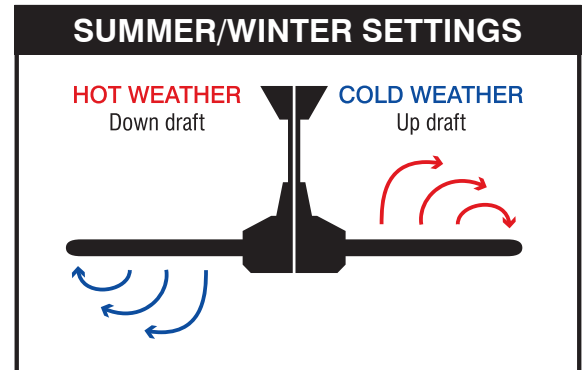

TEMPO PLUS 48" AC CEILING FAN WITH LIGHT

TECHNICAL SPECIFICATIONS

Size	48 inch (1220mm)
Motor Type	AC (Alternate Current)
Operating Voltage	240V / 50Hz
Motor Wattage	65W
Construction	Steel body and canopy
Blade Material	Painted Plywood (x4)
Ceiling install	Hangsure
Blade Pitch	11 degrees
Ceiling Rake	32 degree max. 10 degree max (for 22273/05R) only
Light Wattage:	2 x 40W Max
Base Type:	Screw E27
Control	Wall 3 speed with on/off switch (included) 3 speed remote (for 22273/05R) only
Warranty	3 year in-home plus 3 year replacement (6-Year) <i>*Limited warranty for wall controller, remote controller and light. Refer to warranty card inside the box for more details.</i>
Standards:	AS/NZS 60335-1 AS/NZS 60335-2-80

ACCESSORIES (sold separately)

Extension Rod	100550/05 white 90cm
	100550/06 matt black 90cm
	100550/13 brushed chrome 90cm
	21912/05 white 180cm
	21912/06 matt black 180cm
Remote Kits	99999 Basic remote
	99444 Basic remote
	99222 LCD remote
	99777 Multi fan wall controller
	99111 WiFi wall controller
	99888 WiFi wall controller

AIR MOVEMENT

SPEED	LOW	MED	HIGH
RPM	100	149	202
Power	19W	37W	65W
Airflow	3,349m³/h	5,334m³/h	7,699m³/h

INSTALLATION

Must be installed by a licensed electrician

	MODEL	COLOUR	DESCRIPTION	BOX SIZE	GROSS WEIGHT	BOX QTY	BARCODE/TUN
RETAIL BOX	22273/05	White	Tempo Plus-48 Fan and light	W630 x H266 x D266 mm	7 kg	1 pc	9 312641 222736 >
RETAIL BOX	22273/05R	White	Tempo Plus-48 Fan and light and remote	W630 x H266 x D266 mm	7 kg	1 pc	9 312641 222828 >
RETAIL BOX	22273/13	Brushed Chrome	Tempo Plus-48 Fan and light	W630 x H266 x D266 mm	7 kg	1 pc	9 312641 222750 >
RETAIL BOX	22273/06	Matt Black	Tempo Plus-48 Fan and light	W630 x H266 x D266 mm	7 kg	1 pc	9 312641 222743 >