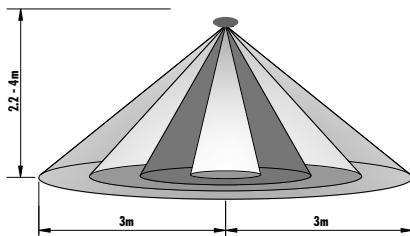

TECHNO-SCAN SECURITY SENSOR

TECHNICAL SPECIFICATIONS

Operating voltage:	240V / 50Hz
Class:	Class II
Maximum Load:	2000W Incandescent 1000W Fluorescent 500W LED
Motion detection:	Passive Infra-red sensing technology
PIR range:	360 degrees x 6m diameter
Lux sensitivity:	10 ~ 2000LUX
Time setting:	10sec to 30min
Manual Override:	Yes (Resets to AUTO mode after 8 hours)
Control:	Remote control included.
Construction:	UV resistant Polycarbonate
Ingress protection:	IP20 (Indoor rated)
Installation height:	4m from ground
Warranty:	2 year replacement
Standards:	

INSTALLATION

Must be installed by a licensed electrician

	MODEL	COLOUR	DESCRIPTION	BOX SIZE	GROSS WEIGHT	BOX QTY	BARCODE/TUN
RETAIL BOX	20049/05	White	Techno-Scan Security Sensor with Remote	W120 x H155 x D40 mm	0.018kg	1 pc	 9 312641 200499 >
OUTER CTN	20049/05	White	Techno-Scan Security Sensor with Remote	W245 x H265 x D625 mm	5.85 kg	50 pc	 19312641200496