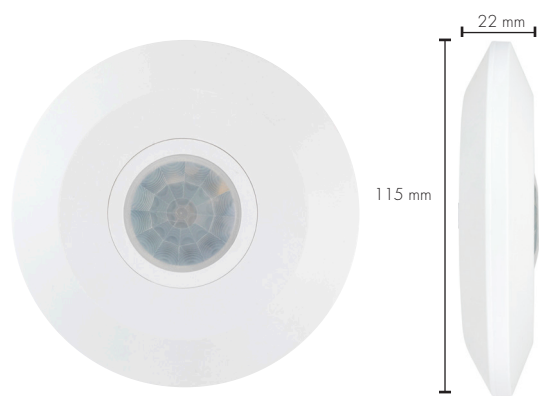

TECHNO-SCAN SECURITY SENSOR

TECHNICAL SPECIFICATIONS

Operating voltage:	240V / 50Hz
Class:	Class II
Maximum Load:	2000W Incandescent 1000W Fluorescent 500W LED
Motion detection:	Passive Infra-red sensing technology
PIR range:	360 degrees x 6m diameter
Lux sensitivity:	10 ~ 2000LUX
Time setting:	10sec to 30min
Manual Override:	Yes (Resets to AUTO mode after 8 hours)
Control:	Remote control included.
Construction:	UV resistant Polycarbonate
Ingress protection:	IP20 (Indoor rated)
Installation height:	4m from ground
Warranty:	2 year replacement
Standards:	

INSTALLATION

Must be installed by a licensed electrician

	MODEL	COLOUR	DESCRIPTION	BOX SIZE	GROSS WEIGHT	BOX QTY	BARCODE/TUN
RETAIL BOX	20049/05	White	Techno-Scan Security Sensor with Remote	W120 x H155 x D40 mm	0.018kg	1 pc	 9 312641 200499 >
OUTER CTN	20049/05	White	Techno-Scan Security Sensor with Remote	W245 x H265 x D625 mm	5.85 kg	50 pc	 19312641200496