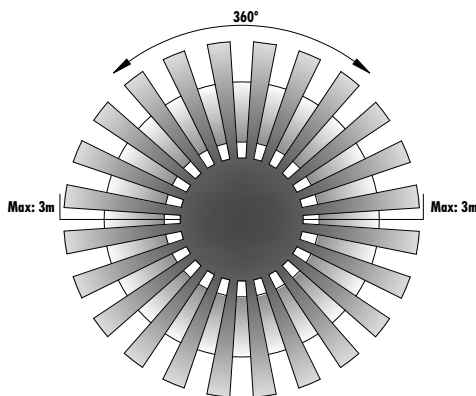

TECHNO-SCAN SECURITY SENSOR

TECHNICAL SPECIFICATIONS

Operating voltage:	240V / 50Hz
Class:	Class II
Maximum Load:	2000W Incandescent 1000W Fluorescent 500W LED
Motion detection:	Passive Infra-red sensing technology
PIR range:	360 degrees x 6m diameter
Lux sensitivity:	10 ~ 2000LUX
Time setting:	10sec to 30min
Manual Override:	Yes (Resets to AUTO mode after 8 hours)
Control:	Remote control included.
Construction:	UV resistant Polycarbonate
Ingress protection:	IP20 (Indoor rated)
Installation height:	4m from ground
Warranty:	2 year replacement
Standards:	

INSTALLATION

Must be installed by a licensed electrician

	MODEL	COLOUR	DESCRIPTION	BOX SIZE	GROSS WEIGHT	BOX QTY	BARCODE/TUN
RETAIL BOX	20049/05	White	Techno-Scan Security Sensor with Remote	W120 x H155 x D40 mm	0.018kg	1 pc	 9 312641 200499 >
OUTER CTN	20049/05	White	Techno-Scan Security Sensor with Remote	W245 x H265 x D625 mm	5.85 kg	50 pc	 19312641200496