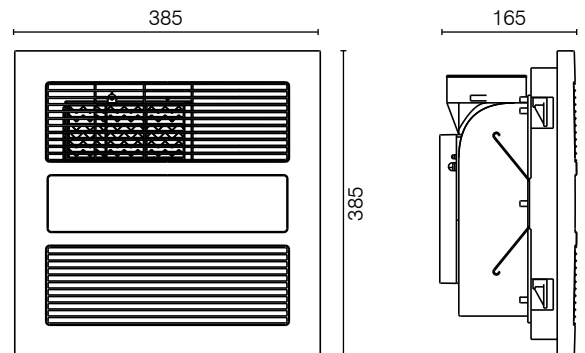

## TECHNICAL SPECIFICATIONS

<b>Operating Voltage:</b>	240V / 50Hz
<b>Class:</b>	Class II (2)
<b>Total Wattage:</b>	2152W Total max.
<b>Motor Wattage:</b>	35W Total
<b>Motor Type:</b>	Longlife ball bearing
<b>Fan Size:</b>	ø175mm x 75mm
<b>Air Extraction:</b>	up to 240m³/hr (69l/sec)
<b>Heat Wattage:</b>	2140W
<b>Heat Type:</b>	PTC heating element
<b>Light Wattage:</b>	12W max.
<b>Colour temperature:</b>	4200°K (Cool white)
<b>Light Lumens</b>	900 Total lumens
<b>Cutout:</b>	350mm x 350mm
<b>Outlet Diameter:</b>	ø100mm
<b>Ingress protection:</b>	IP20
<b>Thermal Safety Switch:</b>	Auto cut-off
<b>Recommended ,minimum installation depth to roof:</b>	255mm
<b>Duct Size:</b>	ø100mm
<b>Includes Accessories:</b>	5-Gang wall control, 1.5m flexible duct, exterior grille
<b>Warranty</b>	3 year replacement
<b>Standards:</b>	AS/NZS CISPR15 AS/NZS 60335-2-80 AS/NZS CISPR14 AS/NZS 60335-2-30 AS/NZS 60598-2-2

## ACCESSORIES (sold separately)

Duct 3m:	19937
Exterior Cowl:	19943/16

	MODEL	COLOUR	DESCRIPTION	BOX SIZE	GROSS WEIGHT	BOX QTY	BARCODE/TUN
<b>RETAIL BOX</b>	21476/05	White	Solace 4-in1 Bathroom Mate	W435 x H435 x D210 mm	4.5 kg	1 pc	9 312641 214762 >
<b>OUTER BOX</b>	21476/05	White	Solace 4-in1 Bathroom Mate	W870 x H465 x D455 mm	18.3 kg	4 pc	19312641214769
<b>RETAIL BOX</b>	21476/06	Black	Solace 4-in1 Bathroom Mate	W435 x H435 x D210 mm	4.5 kg	1 pc	9 312641 214779 >
<b>OUTER BOX</b>	21476/06	Black	Solace 4-in1 Bathroom Mate	W870 x H465 x D455 mm	18.3 kg	4 pc	19312641214776