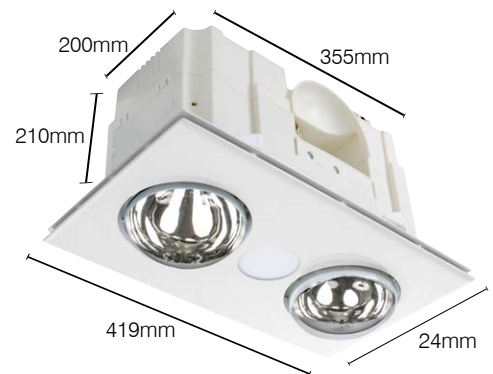

HORIZON 2 LIGHT BATHROOM MATE

TECHNICAL SPECIFICATIONS

Operating Voltage:	240V / 50Hz
Class:	Class I (1)
Total Wattage:	634W total max.
Motor Wattage:	75W Total
Motor Type:	Longlife ball bearing
Air Extraction:	up to 300m³/hr (83l/sec)
Heat Wattage:	2x 275W
Heat Type:	Instant heat globes
Light Wattage:	9W (1050lm max)
Light adjustable:	Change colour temperature from 3000K, 4200K or 6000K
Light Lumens	950lm (3000K); 1050lm (4200K); 1000lm (6000K)
Cutout:	355mm x 200mm
Outlet Diameter:	suits ø125mm ducting
Ingress protection:	IPX4 (rated on LED light only)
Control:	3-Gang wall control
Thermal Safety Switch:	Auto cut-off / Fan on (80°C)
Minimum installation clearance between unit and roof:	150mm
Includes Accessories:	3-Gang wall control, 1.5m flexible aluminium ducting, 2 x duct clamps and exterior grille
Warranty	3 year replacement

INSTALLATION

Must be installed by a licensed electrician

	MODEL	COLOUR	DESCRIPTION	BOX SIZE	GROSS WEIGHT	BOX QTY	BARCODE/TUN
RETAIL BOX	19847/05	White	Horizon LED 3-in1 Light, Heat, Fan Bathroom Mate	W295 x H270 x D440 mm	4.65 kg	1 pc	 9 312641 198475 >
OUTER BOX	19847/05	White	Horizon LED 3-in1 Light, Heat, Fan Bathroom Mate	W460 x H620 x D610 mm	18.6 kg	4 pc	 19312641198472