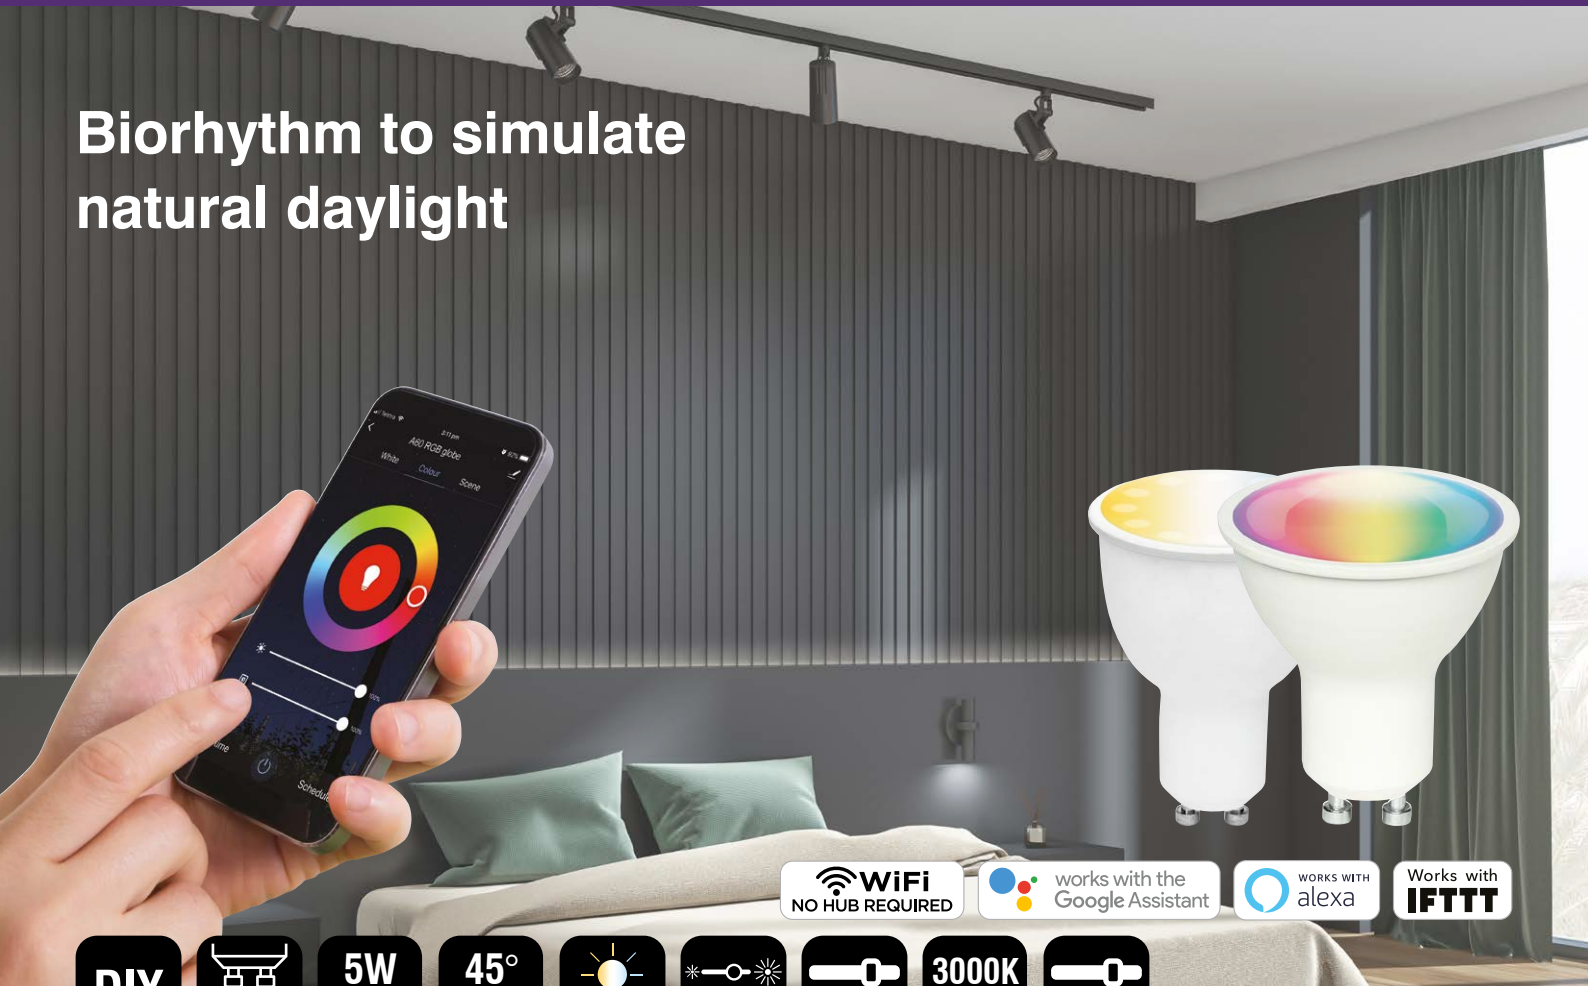

SMART WiFi GU10 BIORHYTHM GLOBES

Biorhythm to simulate natural daylight

WiFi
NO HUB REQUIRED

works with the
Google Assistant

WORKS WITH
alexa

Works with
IFTTT

DIY

GU10 BASE

← 21960 →

Make your lamps, spotlights and exterior lighting smart with these GU10 globes. Use Biorhythm to help you focus (or relax) throughout your day. It simulates the natural progression of light through the day to benefit your sleep-wake cycle.

- Biorhythm gradually increases brightness and colour temperature to promote wakefulness and focus during the day before decreasing them to feel more relaxed and ready to sleep at night.
- Control from anywhere via app or voice control.
- Create schedules & timing to automate your home.
- Tune the colour temperature from a warm 2700K to a bright daylight 6000K (CCT model)
- Design different colour scenes and brightness so you can easily change its colour or luminosity to suit your mood. (RGB+W model)
- Provides a 45 degree beam with up to 400 lumens of clear, crisp light from a 5W LED light source.
- Fits in most GU10 fittings to make your existing lighting smart.
- Dimmable via app and/or voice control through Amazon Alexa®, Google Assistant®.
- Compatible with BrilliantSmart devices via automation & IFTTT.

SMART WiFi GU10 BIORHYTHM GLOBES

TECHNICAL SPECIFICATIONS

Operating voltage:	220-240V / 50Hz
Wattage:	5W Total
Lumens:	400 Total Lumens
Light adjustable:	Biorythm to simulate daylight from sunrise to sunset 22081: Tune colour temperature within 2700K and 6000K 21960: Millions of colours and 3000K warm white
Beam angle:	45 degrees
Colour rendering index:	> 80
Dimmable:	Yes, via app
Construction:	Polycarbonate, frosted acrylic
Operating temperature:	+5°C to 40°C
WiFi Info:	IEEE802.11b/g/n, 2.4GHz Mac Encryption; WEP/WAPI/TKIP/AES
Device Requirements:	iOS 8.0 or higher, Android 4.1 or higher
Standards:	AS/NZS 62560:2011+A1:2015