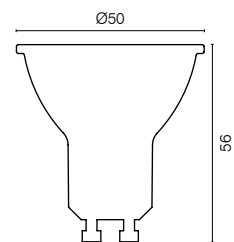

SMART WiFi GU10 BIORHYTHM GLOBES

TECHNICAL SPECIFICATIONS

Operating voltage:	220-240V / 50Hz
Wattage:	5W Total
Lumens:	400 Total Lumens
Light adjustable:	Biorythm to simulate daylight from sunrise to sunset 22081: Tune colour temperature within 2700K and 6000K 21960: Millions of colours and 3000K warm white
Beam angle:	45 degrees
Colour rendering index:	> 80
Dimmable:	Yes, via app
Construction:	Polycarbonate, frosted acrylic
Operating temperature:	+5°C to 40°C
WiFi Info:	IEEE802.11b/g/n, 2.4GHz Mac Encryption; WEP/WAPI/TKIP/AES
Device Requirements:	iOS 8.0 or higher, Android 4.1 or higher
Standards:	AS/NZS 62560:2011+A1:2015

INSTALLATION

Do-it-Yourself installation

	MODEL	BASE	DESCRIPTION	BOX SIZE	GROSS WEIGHT	BOX QTY	BARCODE/TUN
RETAIL BOX	22081	GU10		W65 x H125 x D60 mm	0.05 kg	1 pc	 9 312641 220817 >
INNER CTN	22081	GU10	Smart Wifi GU10 CCT LED Biorythm Globe	W490 x H270 x D430 mm	0.34 kg	6 pc	 19312641220814
OUTER CTN	22081	GU10		W625 x H230 x D305 mm	3.95 kg	60 pc	 29312641220811
RETAIL BOX	21960	GU10		W65 x H125 x D60 mm	0.05 kg	1 pc	 9 312641 219606 >
INNER CTN	21960	GU10	Smart Wifi GU10 RGB+W LED Biorythm Globe	W490 x H270 x D430 mm	0.34 kg	6 pc	 19312641219603
OUTER CTN	21960	GU10		W625 x H230 x D305 mm	3.95 kg	60 pc	 29312641219600