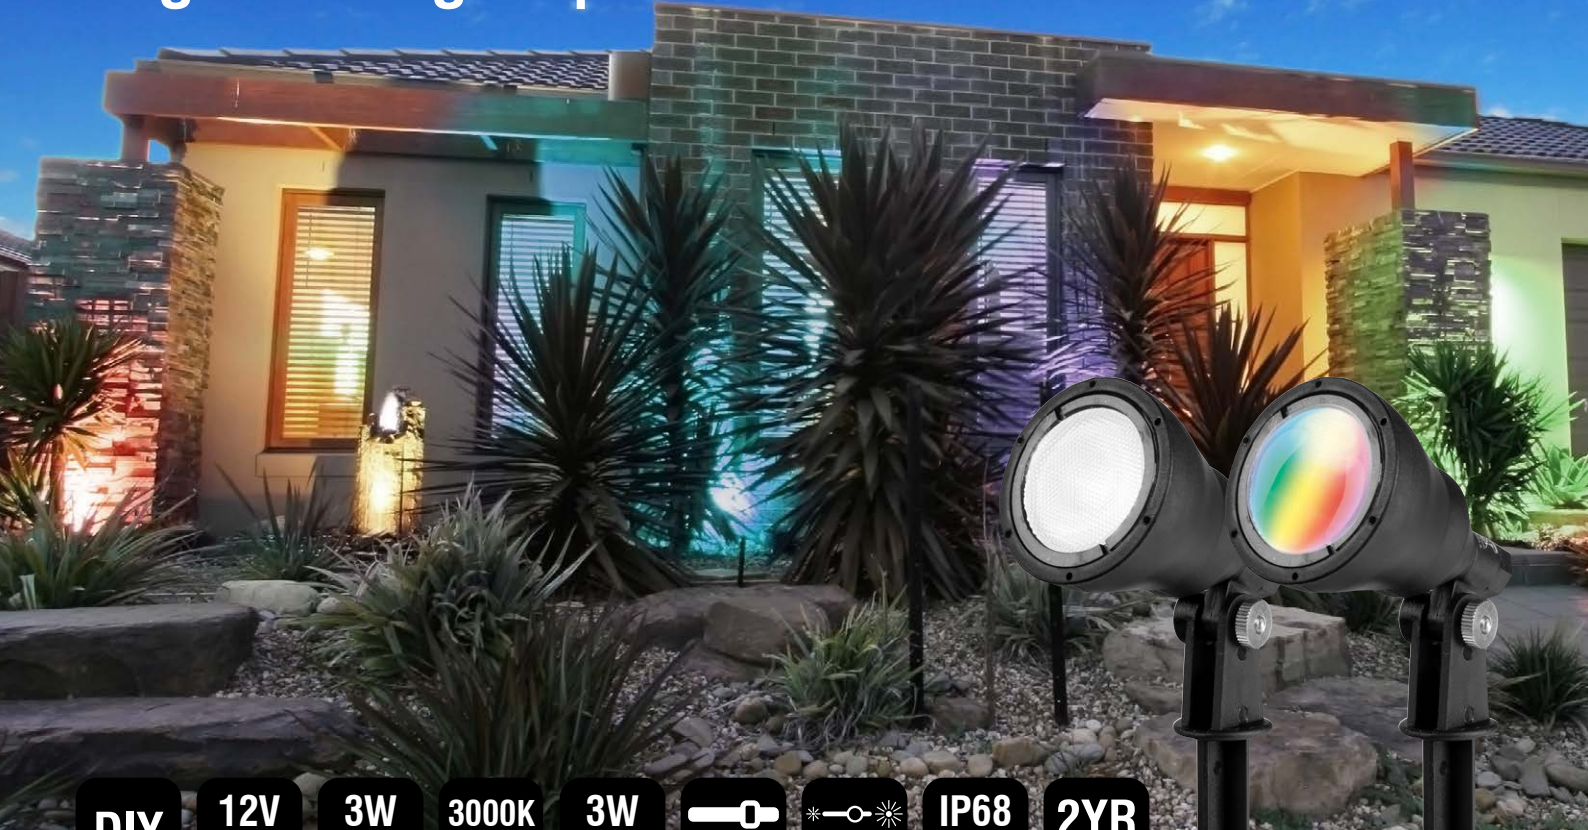

BOTANIC 3W LED GARDEN SPOTLIGHT

Quick and easy installation. Plug in and light up.

DIY	12V DC	3W 200LM	3000K WARM WHITE	3W RGB	TUNEABLE RGB	DIMMING	IP68 WEATHER RESISTANT	2YR WARRANTY
------------	---------------	--------------------	----------------------------	------------------	---------------------	----------------	----------------------------------	------------------------

21631 20703

Set the right ambience with Botanic garden spotlights. Play with millions colours or a simple warm white light to create the effect you want. Highlight objects, trees or pathways to make your space stand out.

- Adjustable head allows 90° Tilt
- IP68 weather resistant rating for outdoor use
- Ideal for enhancing ambience in your garden or pond
- Durable diecast aluminium housing with tempered glass lens.
- Easy DIY installation using quick connectors and 1.8m cable
- 3W integrated LED light source
- Works with BrilliantSmart Garden Light Controller
- Must be used with suitable 12V DC LED driver (Sold separately, see overleaf)

APPLICATIONS

- Perfect for lighting up trees, bushes and more.
- Suitable for residential and commercial applications

BOTANIC 3W LED GARDEN SPOTLIGHT

TECHNICAL SPECIFICATIONS

Operating voltage:	12V DC
Class:	Class III (3)
Wattage:	3W
Light Type:	LED
Lumens:	21631: 200 Total Lumens 20703: RGB
Colour temperature	21631: 3000K Warm White 20703: RGB
Dimmable:	Yes, via app
Input:	21631: 2-Pin (triangular slot) <i>Clip connector also supplied for install with 2-pin flat cable.</i> 20703: 4-Pin (large square slot)
Construction:	Diecast aluminium
Ingress protection:	IP68 rated
Warranty:	2 year replacement
Standards:	AS/NZS 60598.1