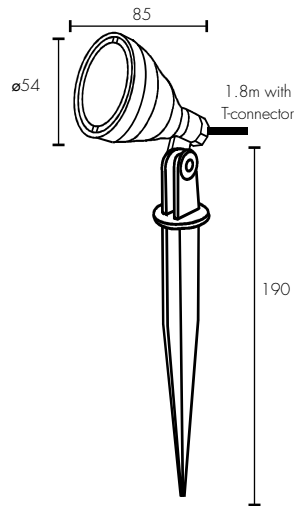

- Adjustable head allows 90° Tilt
- IP68 weather resistant rating for outdoor use
- Ideal for enhancing ambience in your garden or pond
- Durable diecast aluminium housing with tempered glass lens.
- Easy DIY installation using quick connectors and 1.8m cable
- 3W integrated LED light source
- Works with BrilliantSmart Garden Light Controller
- Must be used with suitable 12V DC LED driver (Sold separately, see overleaf)

APPLICATIONS

- Perfect for lighting up trees, bushes and more.
- Suitable for residential and commercial applications

BOTANIC 3W LED GARDEN SPOTLIGHT

TECHNICAL SPECIFICATIONS

Operating voltage:	12V DC
Class:	Class III (3)
Wattage:	3W
Light Type:	LED
Lumens:	21631: 200 Total Lumens 20703: RGB
Colour temperature	21631: 3000K Warm White 20703: RGB
Dimmable:	Yes, via app
Input:	21631: 2-Pin (triangular slot) <i>Clip connector also supplied for install with 2-pin flat cable.</i> 20703: 4-Pin (large square slot)
Construction:	Diecast aluminium
Ingress protection:	IP68 rated
Warranty:	2 year replacement
Standards:	AS/NZS 60598.1

INSTALLATION

Do-It-Yourself

ACCESSORIES (sold separately)

15cm Extension Rod:	21639/06 black
Ground Base:	21640/06 black
2-Pin Flat Cable: (for 21631)	5m: 21638/06 10m: 19918/06,
4-Pin Round Cable: (for 20703)	2.5m 20704/06 5m: 21637/06
2-Way Splitter (Flat cable required)	19919/06
Transformers: (Flat cable required)	24W: 19915/06 36W: 19916/06 60W: 19917/06
Controllers: (Flat cable required)	Smart WiFi: 20701/06 Dusk-To-Dawn: 21636/06