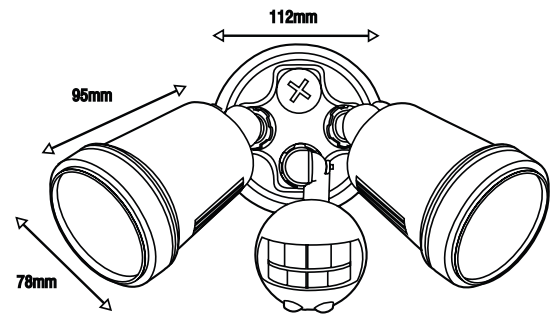

HUNTER-III LED FLOODLIGHT WITH SENSOR

TECHNICAL SPECIFICATIONS

Operating voltage:	240V / 50Hz
Class:	Class I (1)
Wattage:	19975: 11W 19245: 2 x 11W
Lumens:	19975: 750 lm 19245: 1500 lm
Colour Temperature:	4200K
Light adjustable:	No
Beam angle:	40 degrees
Motion Detection:	Advanced PIR motion sensing
Operation Modes:	Auto-Override
PIR range:	10m x 150 degrees
Light time on:	10sec to 7min (restarts when motion detected)
Lux sensitivity:	5 to 2000Lx
Construction:	Powdercoated diecast aluminium (casing) Tempered glass (lens)
Ingress protection:	IP44 rated
Warranty:	3 year replacement

Standards:

INSTALLATION

	MODEL	COLOUR	DESCRIPTION	BOX SIZE	GROSS WEIGHT	BOX QTY	BARCODE
RETAIL BOX	19975/05	White	Hunter-III LED 1 Light Floodlight with Sensor	W130 x H190 x D115 mm	0.68 kg	1 pc	9 312641 199755 >
OUTER CTN	19975/05	White	Hunter-III LED 1 Light Floodlight with Sensor	W250 x H396 x D280 mm	5.44 kg	8 pc	19312641199752
RETAIL BOX	19975/06	Black	Hunter-III LED 1 Light Floodlight with Sensor	W130 x H190 x D115 mm	0.66 kg	1 pc	9 312641 199762 >
OUTER CTN	19975/06	Black	Hunter-III LED 1 Light Floodlight with Sensor	W250 x H396 x D280 mm	5.28 kg	8 pc	19312641199769
RETAIL BOX	19975/13	Satin Nickel	Hunter-III LED 1 Light Floodlight with Sensor	W130 x H190 x D115 mm	0.66 kg	1 pc	9 312641 199779 >
OUTER CTN	19975/13	Satin Nickel	Hunter-III LED 1 Light Floodlight with Sensor	W250 x H396 x D280 mm	5.28 kg	8 pc	19312641199776
RETAIL BOX	19245/05	White	Hunter-III LED 2 Light Floodlight with Sensor	W145 x H185 x D145 mm	1.00 kg	1 pc	9 312641 192459 >
OUTER CTN	19245/05	White	Hunter-III LED 2 Light Floodlight with Sensor	W306 x H389 x D309 mm	8.00 kg	8 pc	19312641192456
RETAIL BOX	19245/06	Black	Hunter-III LED 2 Light Floodlight with Sensor	W150 x H185 x D145 mm	1.00 kg	1pc	9 312641 192466 >
OUTER CTN	19245/06	Black	Hunter-III LED 2 Light Floodlight with Sensor	W305 x H390 x D314 mm	8.00 kg	8 pc	19312641192463
RETAIL BOX	19245/13	Satin Nickel	Hunter-III LED 2 Light Floodlight with Sensor	W150 x H190 x D145 mm	0.98 kg	1pc	9 312641 192473 >
OUTER CTN	19245/13	Satin Nickel	Hunter-III LED 2 Light Floodlight with Sensor	W305 x H390 x D314 mm	7.76 kg	8 pc	19312641192470