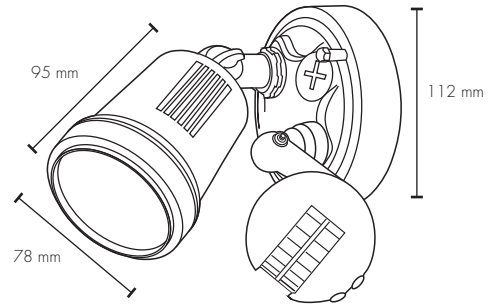

HUNTER-III LED FLOODLIGHT WITH SENSOR

TECHNICAL SPECIFICATIONS

Operating voltage:	240V / 50Hz
Class:	Class I (1)
Wattage:	19975: 11W 19245: 2 x 11W
Lumens:	19975: 750 lm 19245: 1500 lm
Colour Temperature:	4200K
Light adjustable:	No
Beam angle:	40 degrees
Motion Detection:	Advanced PIR motion sensing
Operation Modes:	Auto-Override
PIR range:	10m x 150 degrees
Light time on:	10sec to 7min (restarts when motion detected)
Lux sensitivity:	5 to 2000Lx
Construction:	Powdercoated diecast aluminium (casing) Tempered glass (lens)
Ingress protection:	IP44 rated
Warranty:	3 year replacement

Standards:

INSTALLATION

	MODEL	COLOUR	DESCRIPTION	BOX SIZE	GROSS WEIGHT	BOX QTY	BARCODE
RETAIL BOX	19975/05	White	Hunter-III LED 1 Light Floodlight with Sensor	W130 x H190 x D115 mm	0.68 kg	1 pc	9 312641 199755 >
OUTER CTN	19975/05	White	Hunter-III LED 1 Light Floodlight with Sensor	W250 x H396 x D280 mm	5.44 kg	8 pc	19312641199752
RETAIL BOX	19975/06	Black	Hunter-III LED 1 Light Floodlight with Sensor	W130 x H190 x D115 mm	0.66 kg	1 pc	9 312641 199762 >
OUTER CTN	19975/06	Black	Hunter-III LED 1 Light Floodlight with Sensor	W250 x H396 x D280 mm	5.28 kg	8 pc	19312641199769
RETAIL BOX	19975/13	Satin Nickel	Hunter-III LED 1 Light Floodlight with Sensor	W130 x H190 x D115 mm	0.66 kg	1 pc	9 312641 199779 >
OUTER CTN	19975/13	Satin Nickel	Hunter-III LED 1 Light Floodlight with Sensor	W250 x H396 x D280 mm	5.28 kg	8 pc	19312641199776
RETAIL BOX	19245/05	White	Hunter-III LED 2 Light Floodlight with Sensor	W145 x H185 x D145 mm	1.00 kg	1 pc	9 312641 192459 >
OUTER CTN	19245/05	White	Hunter-III LED 2 Light Floodlight with Sensor	W306 x H389 x D309 mm	8.00 kg	8 pc	19312641192456
RETAIL BOX	19245/06	Black	Hunter-III LED 2 Light Floodlight with Sensor	W150 x H185 x D145 mm	1.00 kg	1pc	9 312641 192466 >
OUTER CTN	19245/06	Black	Hunter-III LED 2 Light Floodlight with Sensor	W305 x H390 x D314 mm	8.00 kg	8 pc	19312641192463
RETAIL BOX	19245/13	Satin Nickel	Hunter-III LED 2 Light Floodlight with Sensor	W150 x H190 x D145 mm	0.98 kg	1pc	9 312641 192473 >
OUTER CTN	19245/13	Satin Nickel	Hunter-III LED 2 Light Floodlight with Sensor	W305 x H390 x D314 mm	7.76 kg	8 pc	19312641192470