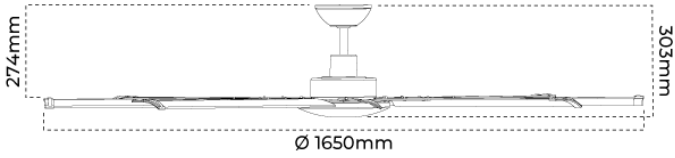

DIMENSIONS

Product Height	303 mm
Product Weight	8450 g
Product Width	1650 mm

LINE DRAWINGS

MOOLOOLAH/MINI/64

ACCESSORIES

Order code	12508
Description	Remote control for DC ceiling fans - Remote only - Black
Item Code	DCREMOTE/BK
Order code	12514
Description	1500mm Extension rod for ceiling fans w/loom - Black
Item Code	ROD/150/BK
Order code	12512
Description	900mm Extension rod for ceiling fans w/loom - Black
Item Code	ROD/90/BK

DIMENSIONS

Product Height	303 mm
Product Weight	8450 g
Product Width	1650 mm

LINE DRAWINGS

MOOLOOLAH/MINI/64

ACCESSORIES

Order code	12508
Description	Remote control for DC ceiling fans - Remote only - Black
Item Code	DCREMOTE/BK
Order code	12513
Description	1500mm Extension rod for ceiling fans w/loom - white
Item Code	ROD/150/WH
Order code	12511
Description	900mm Extension rod for ceiling fans w/loom - white
Item Code	ROD/90/WH