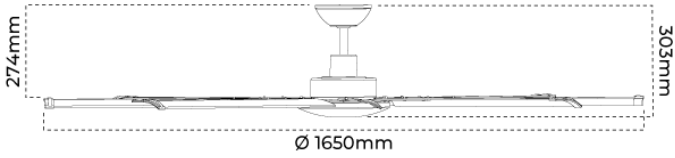

Blade Material	Aluminium
Fan Size	1650mm (65inch)
Fan Speed 1	13 W, 70 rpm, 10800 m ³ /h
Fan Speed 2	19 W, 80 rpm, 11800 m ³ /h
Fan Speed 3	25 W, 90 rpm, 12800 m ³ /h
Fan Speed 4	31 W, 97 rpm, 13800 m ³ /h
Fan Speed 5	37 W, 104 rpm, 14800 m ³ /h
Fan Speed 6	43 W, 109 rpm, 15800 m ³ /h
Fan Speed 7	49 W, 112 rpm, 16800 m ³ /h
Fan Speed 8	55 W, 120 rpm, 18000 m ³ /h

DIMENSIONS

Product Height	303 mm
Product Weight	8450 g
Product Width	1650 mm

LINE DRAWINGS

MOOLOOLAH/MINI/64

ACCESSORIES

Order code	12508
Description	Remote control for DC ceiling fans - Remote only - Black
Item Code	DCREMOTE/BK
Order code	12514
Description	1500mm Extension rod for ceiling fans w/loom - Black
Item Code	ROD/150/BK
Order code	12512
Description	900mm Extension rod for ceiling fans w/loom - Black
Item Code	ROD/90/BK