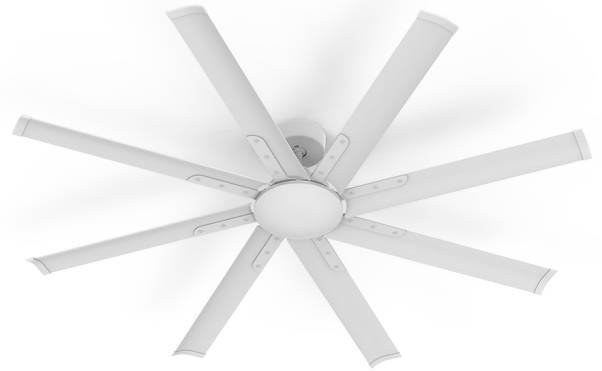

Mooloolah Mini

8 blade 55W DC ceiling fan

- Our most powerful and energy efficient 55W DC motor
- Easy installation with our quick connect wiring solution
- Pre-balanced for smoother, quieter operation
- Suitable for indoor and covered outdoor applications
- Fitted with 8 corrosion-resistant anodised aluminium blades
- Hangsure canopy up to 15 degrees
- Reversible for summer and winter use (via remote control)
- Supplied with 8 speed remote with turbo speed function and up to 12h timer

ORDERING INFORMATION

Order code	18485
Description	65 inch (1650mm) 8 blade 55W DC ceiling fan Matt black
Item Code	MOOLOOLAH/MINI/64/BK

MECHANICAL

Body Material	Metal
Fitting Colour	Matt Black
IP Rating	IP20

DIMENSIONS

Product Height	303 mm
Product Weight	8450 g
Product Width	1650 mm

LINE DRAWINGS

MOOLOOLAH/MINI/64

ACCESSORIES

Order code	12508
Description	Remote control for DC ceiling fans - Remote only - Black
Item Code	DCREMOTE/BK
Order code	12514
Description	1500mm Extension rod for ceiling fans w/loom - Black
Item Code	ROD/150/BK
Order code	12512
Description	900mm Extension rod for ceiling fans w/loom - Black
Item Code	ROD/90/BK