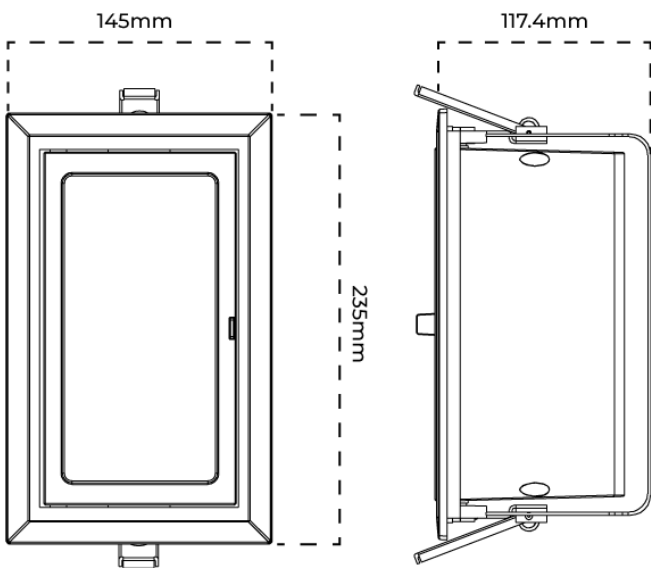

DIMENSIONS

Cutout	220x130 mm
Product Height	118 mm
Product Length	235 mm
Product Width	145 mm

LINE DRAWINGS

AT9043/TRI

PHOTOMETRICS

AT9043/WH/TRI/5700K

AT9043/WH/TRI/3000K

AT9043/WH/TRI/4000K
