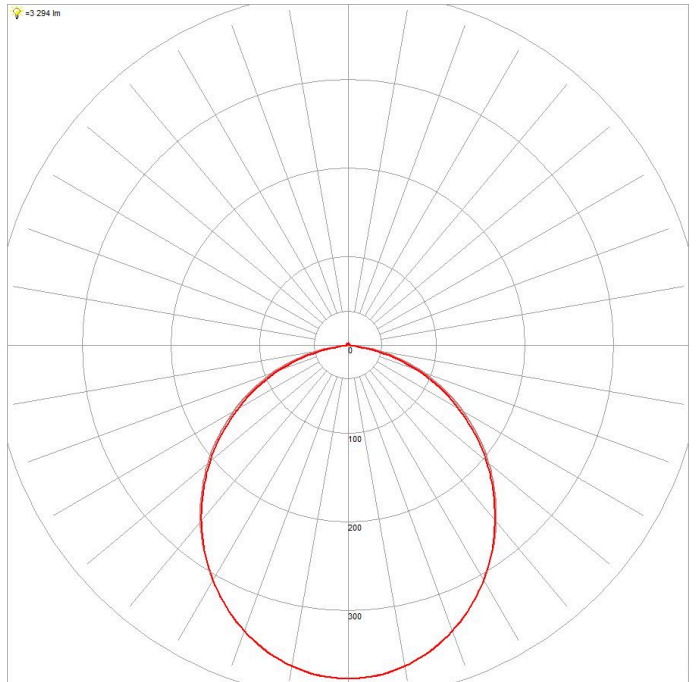

DIMENSIONS

Cutout	220x130 mm
Product Height	118 mm
Product Length	235 mm
Product Width	145 mm

LINE DRAWINGS

AT9043/TRI

PHOTOMETRICS

AT9043/WH/TRI/5700K

AT9043/WH/TRI/3000K

AT9043/WH/TRI/4000K
