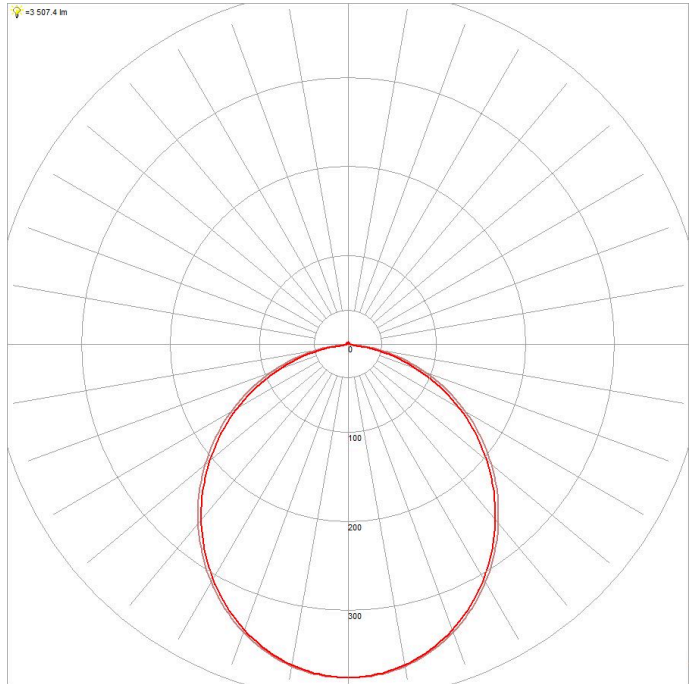

DIMENSIONS

Cutout	220x130 mm
Product Height	118 mm
Product Length	235 mm
Product Width	145 mm

LINE DRAWINGS

AT9043/TRI

PHOTOMETRICS

AT9043/WH/TRI/5700K

AT9043/WH/TRI/3000K

AT9043/WH/TRI/4000K
