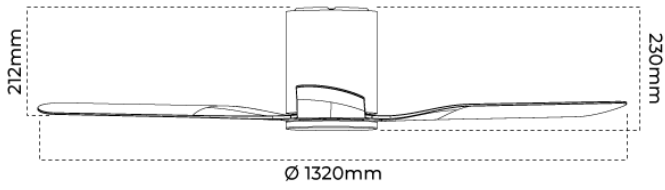

ANGLESEA/52/WH