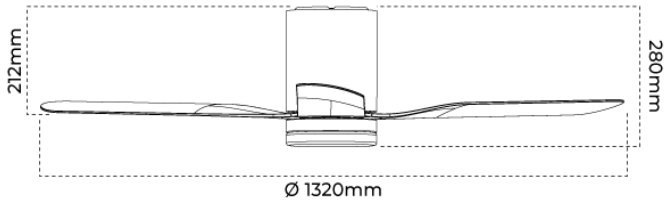

ANGLESEA/52/LT/WH

ACCESSORIES

Order code	12508
Description	Remote control for DC ceiling fans - Remote only - Black
Item Code	DCREMOTE/BK