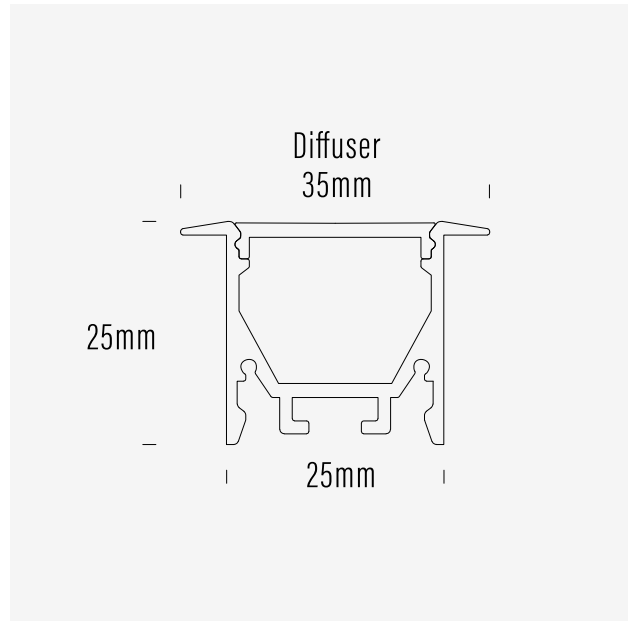

# AQS EXT Datasheet

Aluminium LED Strip Extrusion

### Product Data

Product Code	AQS-EXT-017-200-A1 (Silver) AQS-EXT-017-200-A2 (Black) AQS-EXT-017-200-A8 (White)
Description	Aluminium Profile In-Ceiling
Application	Indoor Recessed Lighting
Material	Aluminium Extrusion Polycarbonate Diffuser
Finishes	Silver - Clear Anodise Black - Powdercoat White - Powdercoat

### Mechanical & Thermal Data

Length	2000mm
Width	25mm
Height	25mm
Max PCB Width	13mm
Installation Method	Spring Clips
IP Rating	IP20
Thermal Conductivity	209w/m-K
Max Recommended Wattage	20W / m