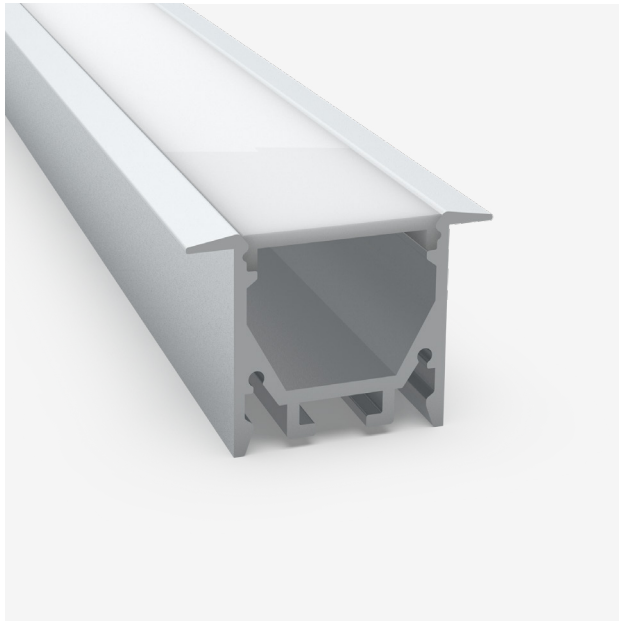

# AQS EXT Datasheet

Aluminium LED Strip Extrusion

### Product Data

Product Code	AQS-EXT-017-200-A1 (Silver) AQS-EXT-017-200-A2 (Black) AQS-EXT-017-200-A8 (White)
Description	Aluminium Profile In-Ceiling
Application	Indoor Recessed Lighting
Material	Aluminium Extrusion Polycarbonate Diffuser
Finishes	Silver - Clear Anodise Black - Powdercoat White - Powdercoat