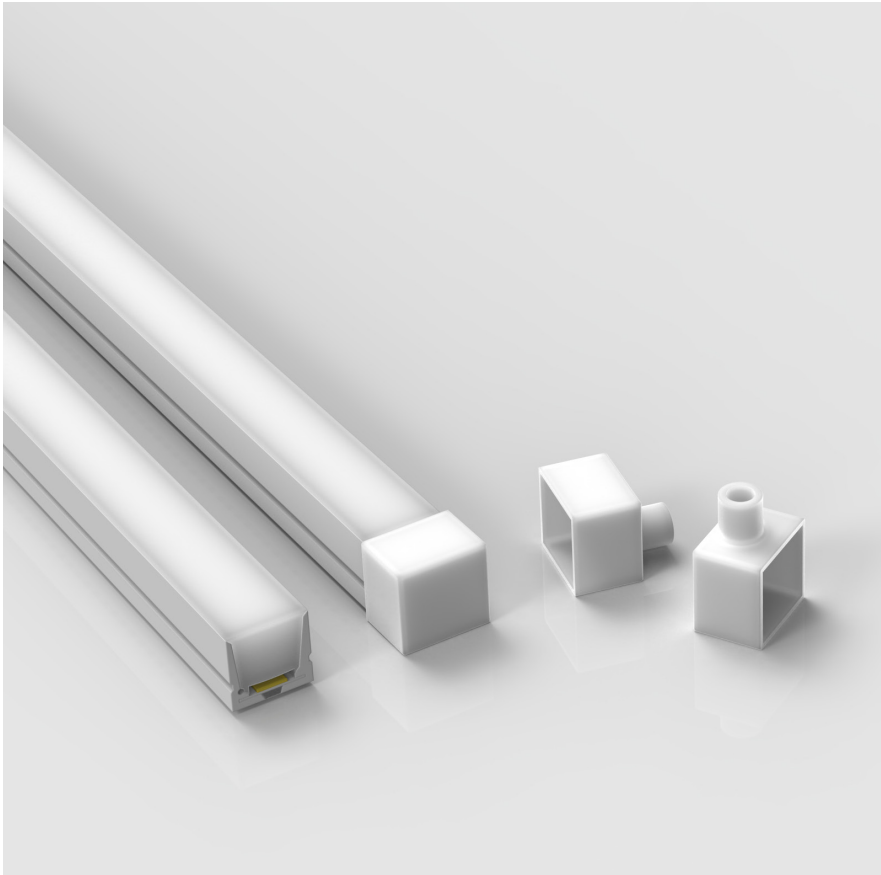

# AQS-421-Mono

AQS-421 is a high output top-view IP67 Neon Flex in Mono and RGBW. Use for external facade illumination, in-pavement channels and exterior wall grazing where moisture and mechanical protection is required.

# Neon Flex

Product	AQS-421
Voltage	24V DC
Watts (per Meter)	15W
IP Rating	IP67
Lumen Output (per Meter)	680lm to 930lm
CCT & Colour Options	2000K / 2700K / 3000K / 4000K / 5000K
Working Mode	Constant Voltage (PWM) / DMX
Max Length (Single Power Feed)	7m
Max Length (Double Power Feed)	14m
Cut Interval	50mm
Bend Direction	Vertically
Minimum Bend Diameter	300mm
LED Type	SMD2835
LED Qty / M	140LEDs
Lumen Maintenance	70,000 Hours L70@ 25°C, 50,000 Hours L70@ 50°C
Materials	Silicone
Emission Angle	120°
Operating Temperature	-20° to +40°C
Installation Temperature	5° to +35°C
Warranty	3 Year Aqualux Warranty