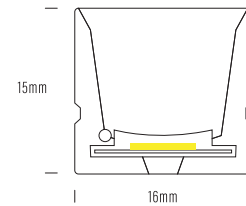

Neon Flex

Product	AQS-421
Voltage	24V DC
Watts (per Meter)	15W
IP Rating	IP67
Lumen Output (per Meter)	-
CCT & Colour Options	RGBW
Working Mode	Constant Voltage (PWM) / DMX
Max Length (Single Power Feed)	5m
Max Length (Double Power Feed)	10m
Cut Interval	63mm
Bend Direction	Vertically
Minimum Bend Diameter	300mm
LED Type	-
LED Qty / M	-
Lumen Maintenance	70,000 Hours L70@ 25°C, 50,000 Hours L70@ 50°C
Materials	Silicone
Emission Angle	120°
Operating Temperature	-20° to +40°C
Installation Temperature	5° to +35°C
Warranty	3 Year Aqualux Warranty

Example Product Code Variation

Produce Code	Size	CCT	Voltage	W / M	Lm/M
AQS-421-Z2A15	1615	RGBW	24V DC	15W	-

Refer to installation guide when planning your project.

Control Options

24V PWM
24V DMX (With DMX-PWM Interface)

For wiring diagrams please refer to the aqualux website: www.aqualux.com.au / Support / Downloads / Wiring Diagrams