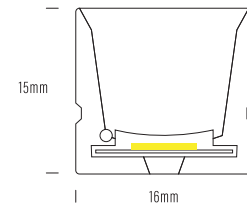

Neon Flex

Product	AQS-421
Voltage	24V DC
Watts (per Meter)	15W
IP Rating	IP67
Lumen Output (per Meter)	680lm to 930lm
CCT & Colour Options	2000K / 2700K / 3000K / 4000K / 5000K
Working Mode	Constant Voltage (PWM) / DMX
Max Length (Single Power Feed)	7m
Max Length (Double Power Feed)	14m
Cut Interval	50mm
Bend Direction	Vertically
Minimum Bend Diameter	300mm
LED Type	SMD2835
LED Qty / M	140LEDs
Lumen Maintenance	70,000 Hours L70@ 25°C, 50,000 Hours L70@ 50°C
Materials	Silicone
Emission Angle	120°
Operating Temperature	-20° to +40°C
Installation Temperature	5° to +35°C
Warranty	3 Year Aqualux Warranty

Example Product Code Variation

Produce Code	Size	CCT	Voltage	W / M	Lm/M
AQS-421-20A15	1615	2000K	24V DC	15W	680lm
AQS-421-27A15	1615	2700K	24V DC	15W	770lm
AQS-421-30A15	1615	3000K	24V DC	15W	850lm
AQS-421-40A15	1615	4000K	24V DC	15W	915lm
AQS-421-50A15	1615	5000K	24V DC	15W	930lm

Refer to installation guide when planning your project.

Control Options

24V PWM
24V DMX (With DMX-PWM Interface)

For wiring diagrams please refer to the aqualux website: www.aqualux.com.au / Support / Downloads / Wiring Diagrams