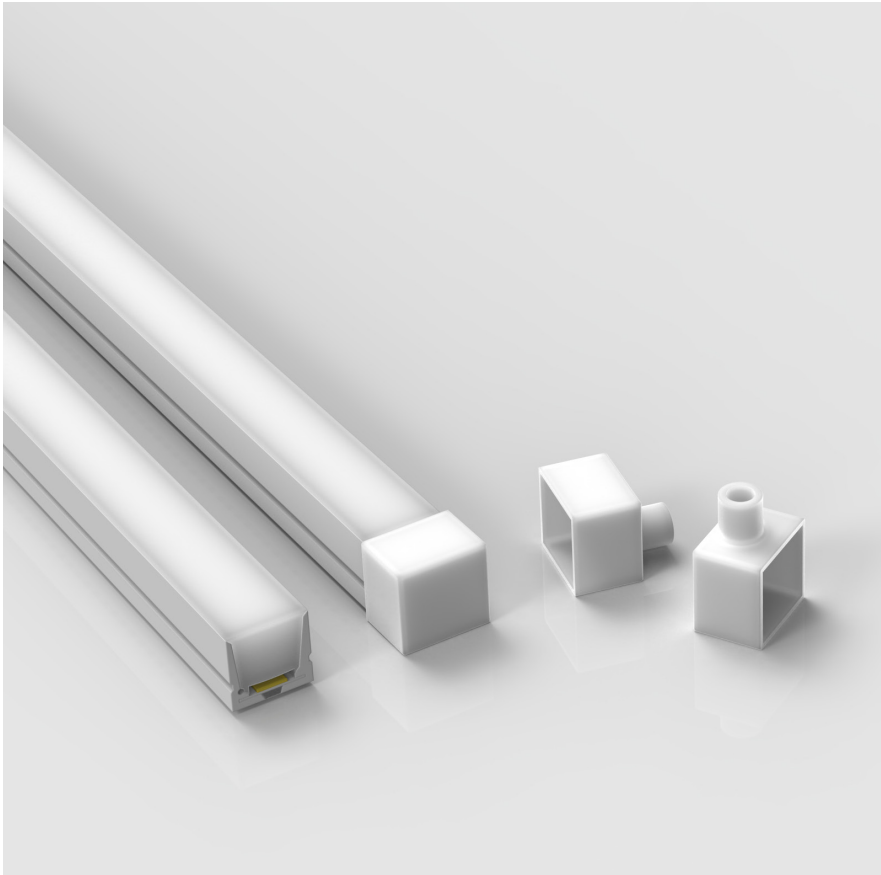

Neon Flex

Product	AQS-421
Voltage	24V DC
Watts (per Meter)	15W
IP Rating	IP67
Lumen Output (per Meter)	-
CCT & Colour Options	RGBW
Working Mode	Constant Voltage (PWM) / DMX
Max Length (Single Power Feed)	5m
Max Length (Double Power Feed)	10m
Cut Interval	63mm
Bend Direction	Vertically
Minimum Bend Diameter	300mm
LED Type	-
LED Qty / M	-
Lumen Maintenance	70,000 Hours L70@ 25°C, 50,000 Hours L70@ 50°C
Materials	Silicone
Emission Angle	120°
Operating Temperature	-20° to +40°C
Installation Temperature	5° to +35°C
Warranty	3 Year Aqualux Warranty

Example Product Code Variation

Produce Code	Size	CCT	Voltage	W / M	Lm/M
AQS-421-Z2A15	1615	RGBW	24V DC	15W	-

Refer to installation guide when planning your project.

Control Options

24V PWM
24V DMX (With DMX-PWM Interface)

For wiring diagrams please refer to the aqualux website: www.aqualux.com.au / Support / Downloads / Wiring Diagrams