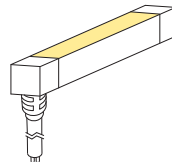

### Cable Entries

- Integrated non-removeable anti-siphon device
- IP68 factory assembly only
- Injection Moulded Connectors

#### Direct Cable Entry

D01

D03

B01

S01