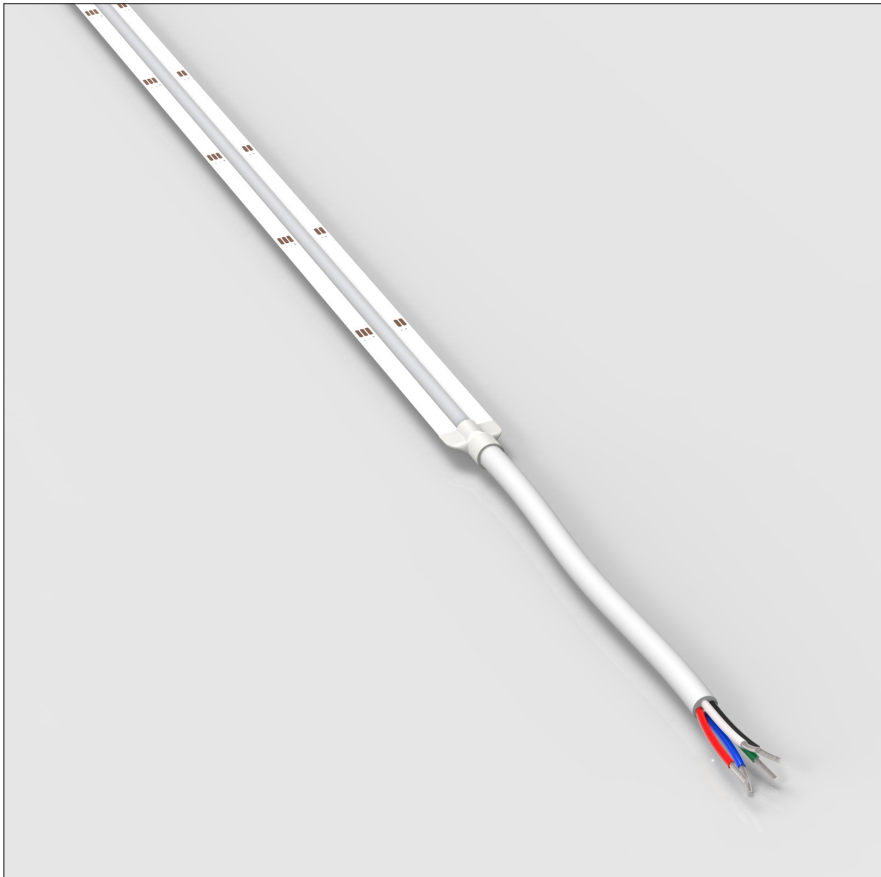

COB Strip

Product	AQS-173-RGBW
Voltage	24V DC
Watts (per Meter)	16W
IP Rating	IP20
Lumen Output (per Meter)	465lm - 630lm
CCT & Colour Options	RGB + 3000k
Working Mode	Constant Voltage (PWM) / DMX
Max Length (Single Power Feed)	5m
Max Length (Double Power Feed)	10m
Cut Interval	50mm
Bend Direction	Vertically
Minimum Bend Diameter	50mm
LED Type	COB RGBW
LED Qty / M	560pcs
Lumen Maintenance	50,000 Hours L70@ 30°C
Materials	3M Adhesive Backing
Emission Angle	180°
Operating Temperature	-20° to +40°C
Installation Temperature	5° to +35°C
Warranty	3 Year Aqualux Warranty

CONFIGURE	
AQS-173-ZZA16	3000K / 24VDC / 16W