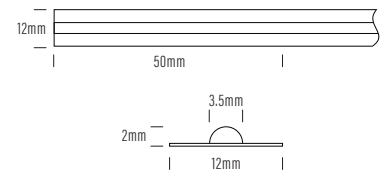

COB Strip

Product	AQS-173-RGBW
Voltage	24V DC
Watts (per Meter)	16W
IP Rating	IP20
Lumen Output (per Meter)	465lm - 630lm
CCT & Colour Options	RGB + 3000k
Working Mode	Constant Voltage (PWM) / DMX
Max Length (Single Power Feed)	5m
Max Length (Double Power Feed)	10m
Cut Interval	50mm
Bend Direction	Vertically
Minimum Bend Diameter	50mm
LED Type	COB RGBW
LED Qty / M	560pcs
Lumen Maintenance	50,000 Hours L70@ 30°C
Materials	3M Adhesive Backing
Emission Angle	180°
Operating Temperature	-20° to +40°C
Installation Temperature	5° to +35°C
Warranty	3 Year Aqualux Warranty

CONFIGURE	
AQS-173-ZZA16	3000K / 24VDC / 16W