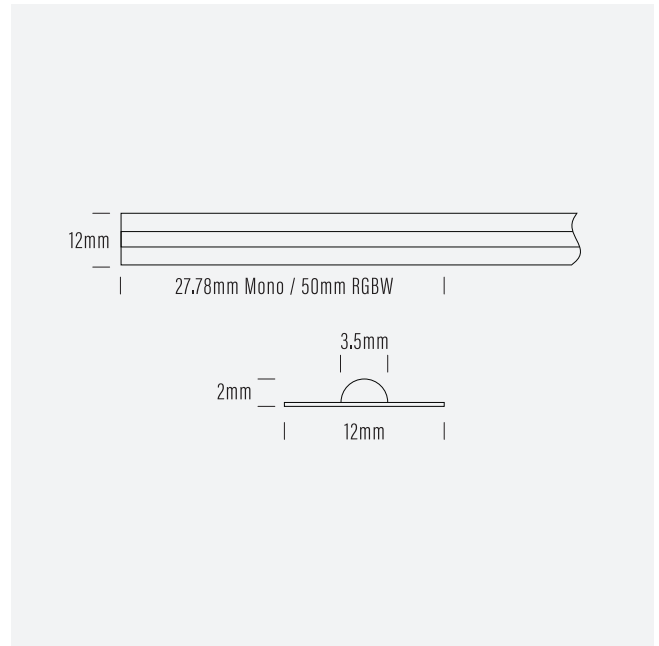

AQS-173 Mono ProCOB Strip

CONFIGURE	
AQS-173-20A20	2000K / 24VDC / 20W
AQS-173-27A20	2700K / 24VDC / 20W
AQS-173-30A20	3000K / 24VDC / 20W
AQS-173-40A20	4000K / 24VDC / 20W

INTRODUCTION

AQS-173 is the latest technology in Mono COB Strip lighting. Where maximum light and quality is required. 12mm PCB for improved stability. Reduce cut intervals for precise cutting. Ultra high CRI 95+. Use for internal illumination, the COB LED Strip minimises the issue of dark LED dots for a clean continuous linear light source.

Product	AQS-173-Mono
Voltage	24V DC
Watts (per Meter)	20W
IP Rating	IP20
Lumen Output (per Meter)	1140-1740lm
CCT & Colour Options	2000K / 2700K / 3000K / 4000K
Working Mode	Constant Voltage (PWM) / DMX
Max Length (Single Power Feed)	5m
Max Length (Double Power Feed)	10m
Cut Interval	27.78mm
CRI	95+
Bend Direction	Vertically
Minimum Bend Diameter	50mm
LED Type	COB
LED Qty / M	576pcs
Lumen Maintenance	50,000 Hours L70@ 30°C
Materials	3M Adhesive Backing
Emission Angle	180°
Operating Temperature	-20° to +40°C
Installation Temperature	5° to +35°C
Warranty	5 Year Aqualux Warranty Must be mounted in Aluminium Extrusion