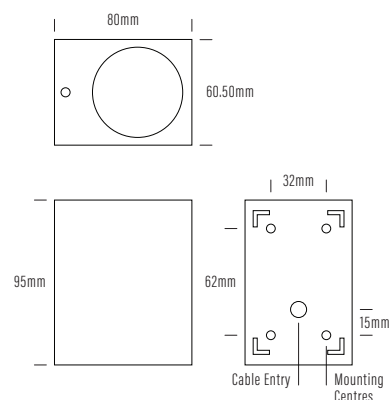

# Prism Wall Downlight

Product	AQL-600
Product Family	AQL-600 Series
Construction Material	Cast Aluminium & Powder Coat
Cable	Terminal Block
IP Rating	IP54
Warranty	3 Year Aqualux Warranty
Body Colour	Black (A2) / White (A8)
Control Gear	24V DC / 240V
Rated Power	7W
Nominal Lumens	615 lm
CCT / Colour	3000K / 700mA
Optical	70°
CRI	80
Dimming	PWM 10V Dimming / No Dimming 240V

## Introduction

A simple prism shaped wall light with a single light output which can be faced down or up.