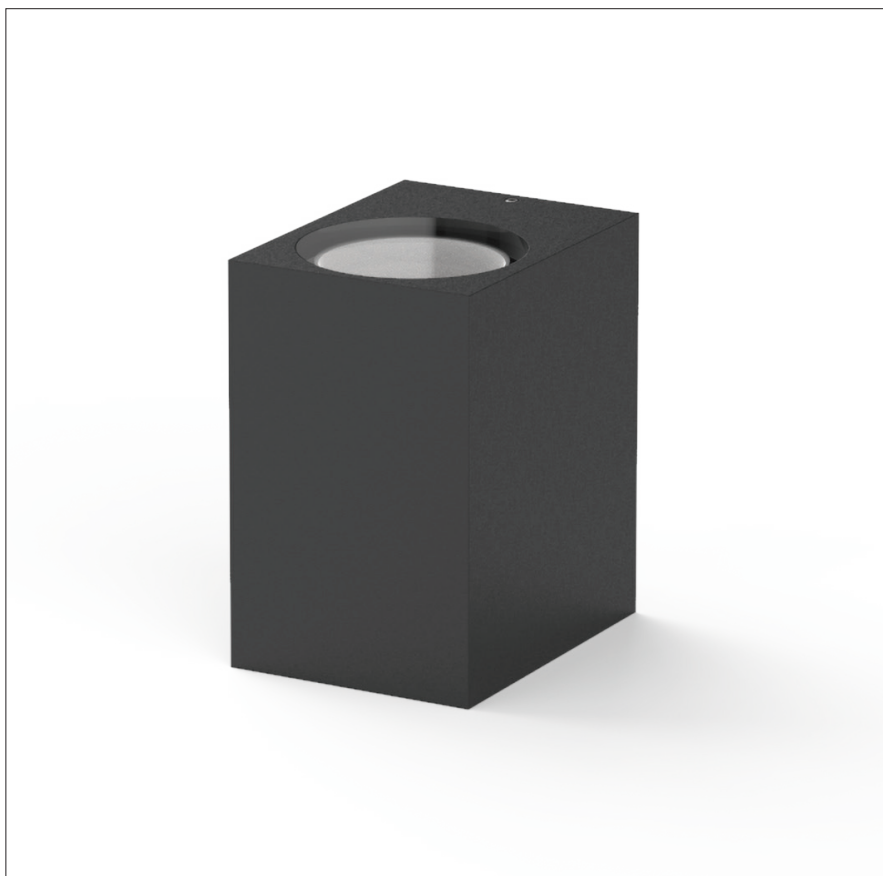

AQL-600

# Prism Wall Downlight

Product	AQL-600
Product Family	AQL-600 Series
Construction Material	Cast Aluminium & Powder Coat
Cable	Terminal Block
IP Rating	IP54
Warranty	3 Year Aqualux Warranty
Body Colour	Black (A2) / White (A8)
Control Gear	24V DC / 240V
Rated Power	7W
Nominal Lumens	615 lm
CCT / Colour	3000K / 700mA
Optical	70°
CRI	80
Dimming	PWM 10V Dimming / No Dimming 240V

## Introduction

A simple prism shaped wall light with a single light output which can be faced down or up.